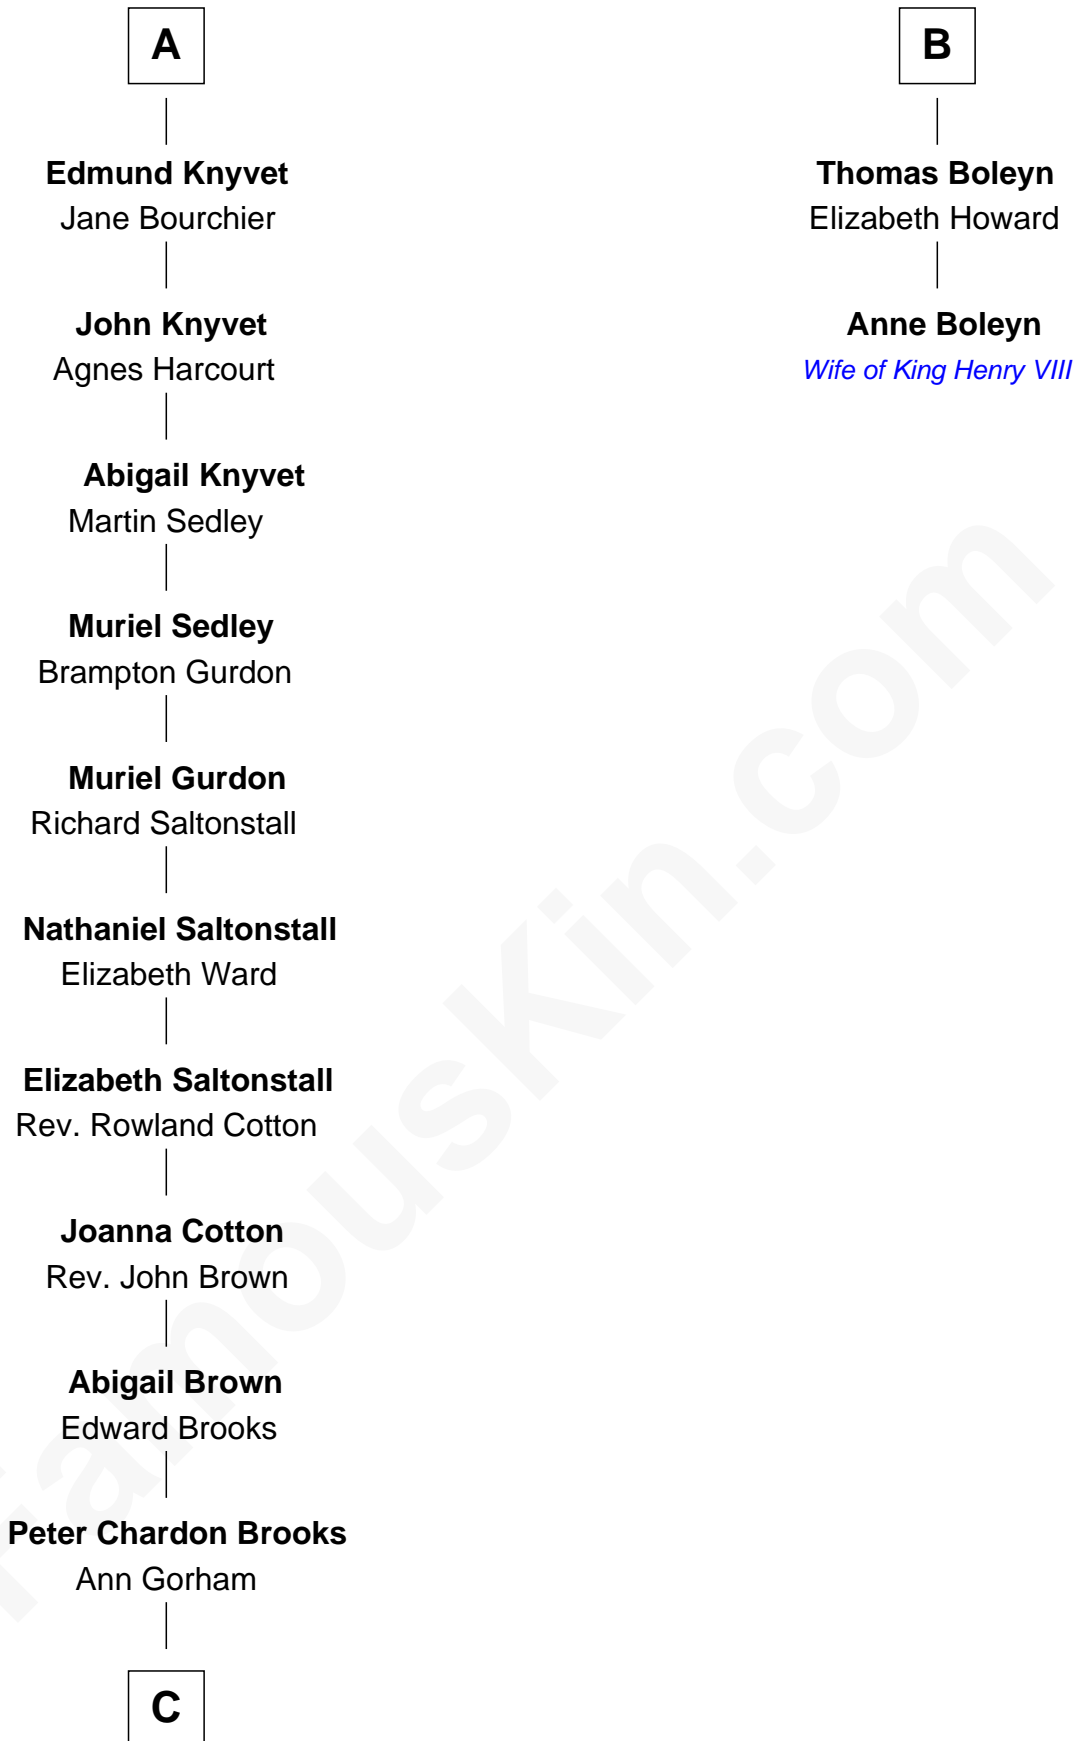

FamousKin.com Relationship Chart of

John Adams Morgan
1952 Olympic Sailing Gold Medalist

8th cousin 13 times removed of

Anne Boleyn
2nd Wife of King Henry VIII

C

Abigail Brown Brooks

Charles Francis Adams

John Quincy Adams