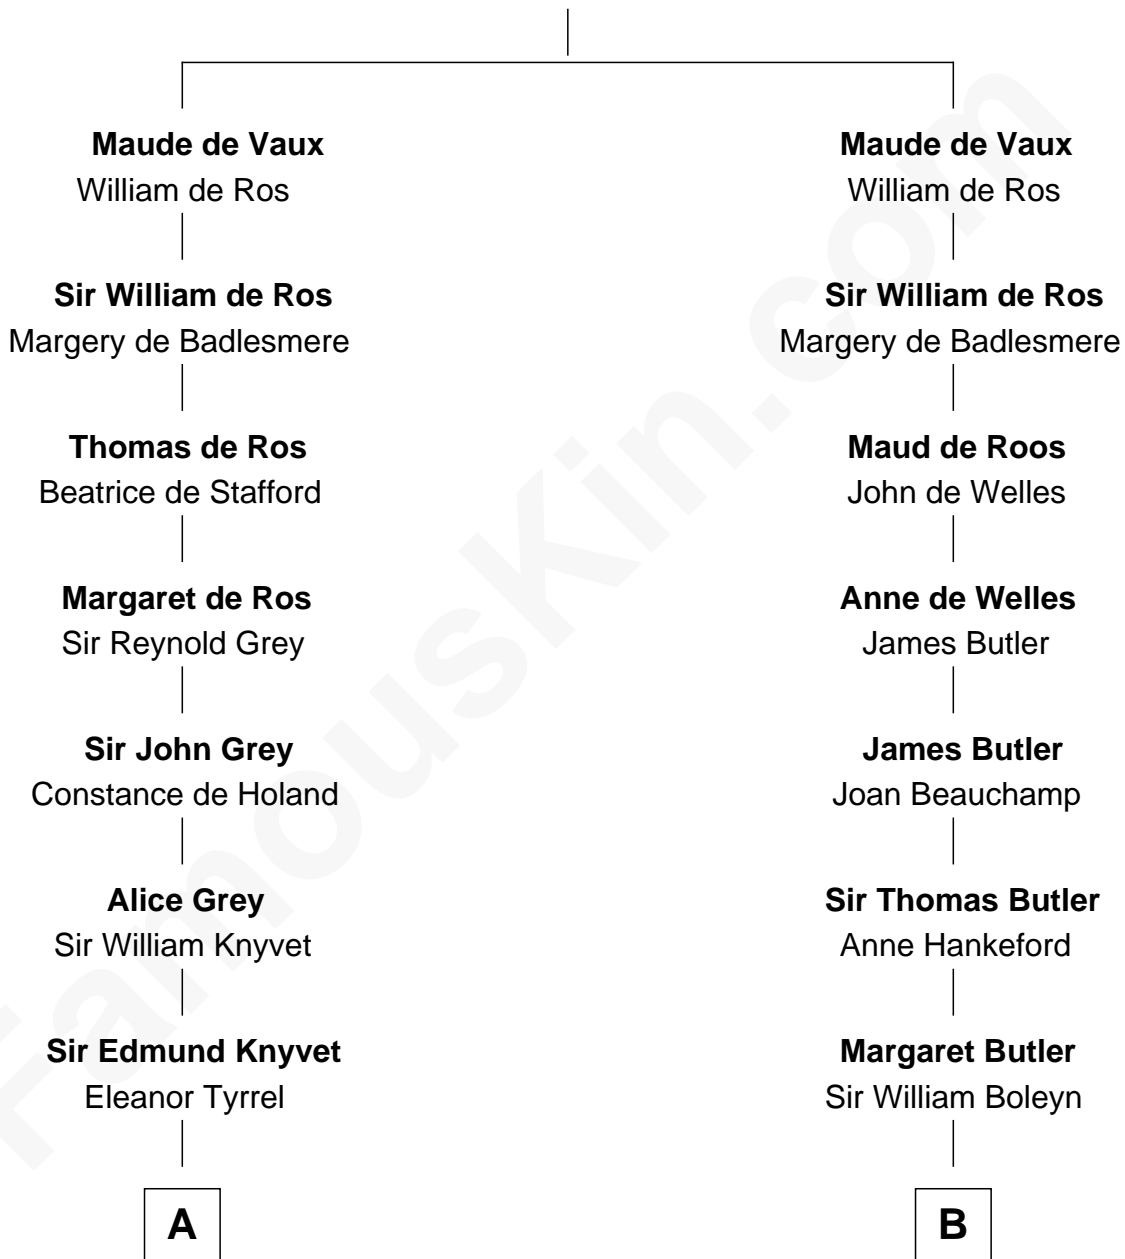

FamousKin.com Relationship Chart of

John Adams Morgan
1952 Olympic Sailing Gold Medalist

8th cousin 13 times removed of

Anne Boleyn
2nd Wife of King Henry VIII

John de Vaux

C

Abigail Brown Brooks

Charles Francis Adams

John Quincy Adams

Frances Cadwallader Crowninshield

Charles Francis Adams

Frances Lovering

Catherine Frances Lovering Adams

Henry Sturgis Morgan

John Adams Morgan

Olympic Gold Medalist