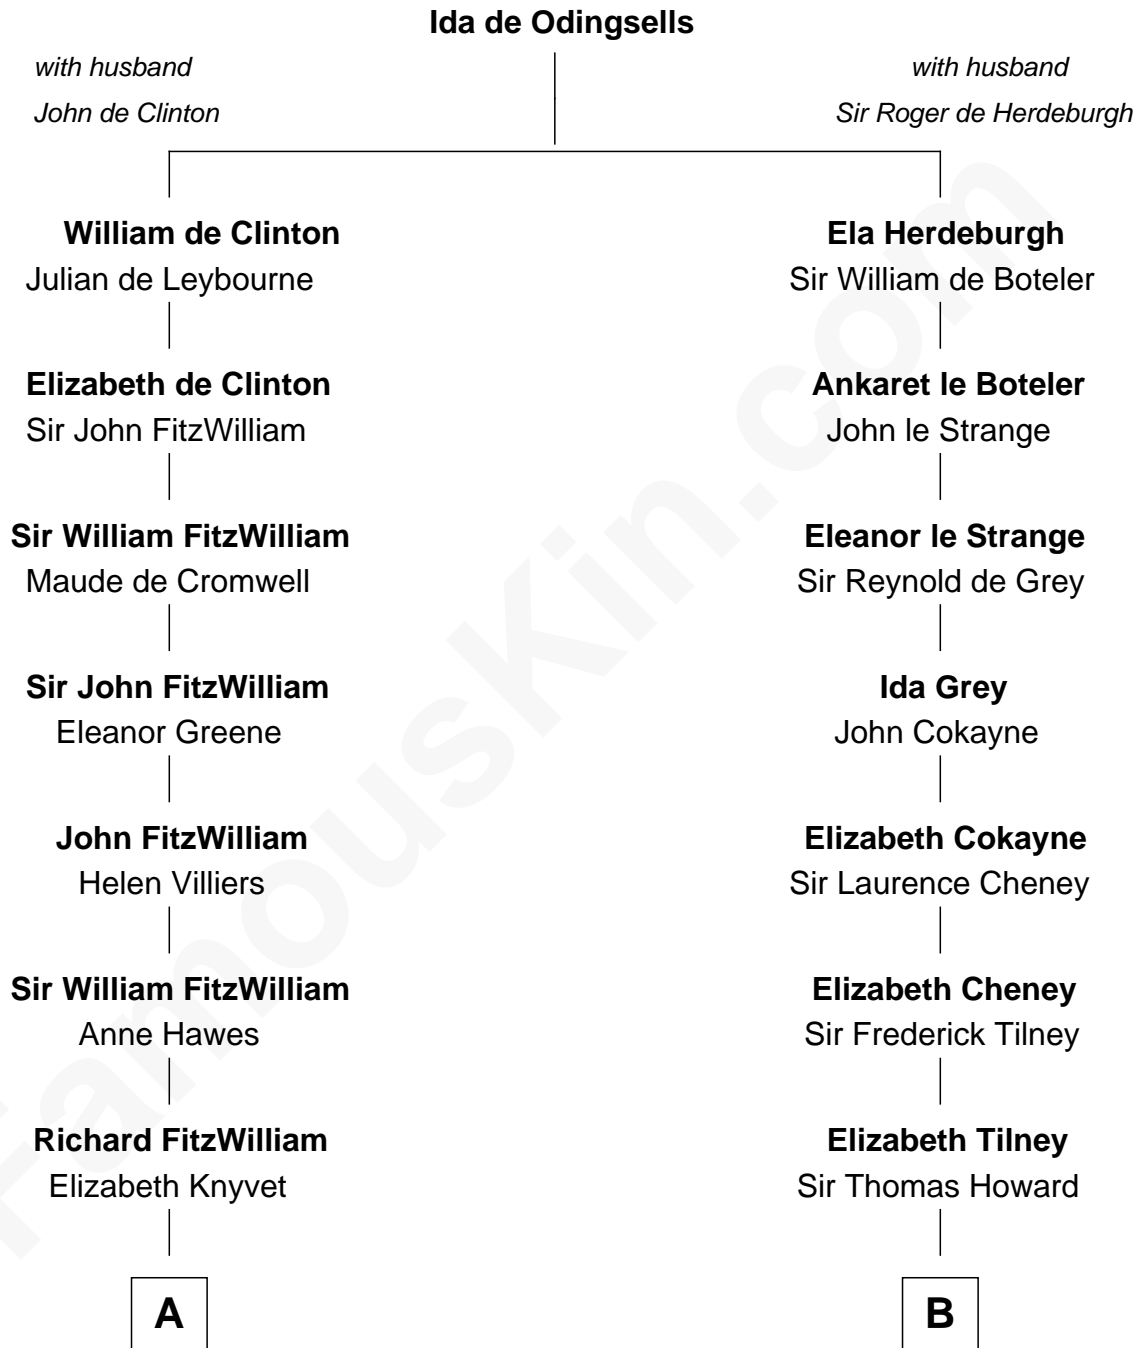

FamousKin.com Relationship Chart of John Adams Morgan

1952 Olympic Sailing Gold Medalist

8th cousin 12 times removed of

Anne Boleyn

2nd Wife of King Henry VIII

C

John Quincy Adams

Frances Cadwallader Crowninshield

Charles Francis Adams

Frances Lovering

Catherine Frances Lovering Adams

Henry Sturgis Morgan

John Adams Morgan

Olympic Gold Medalist

FamousKin.com