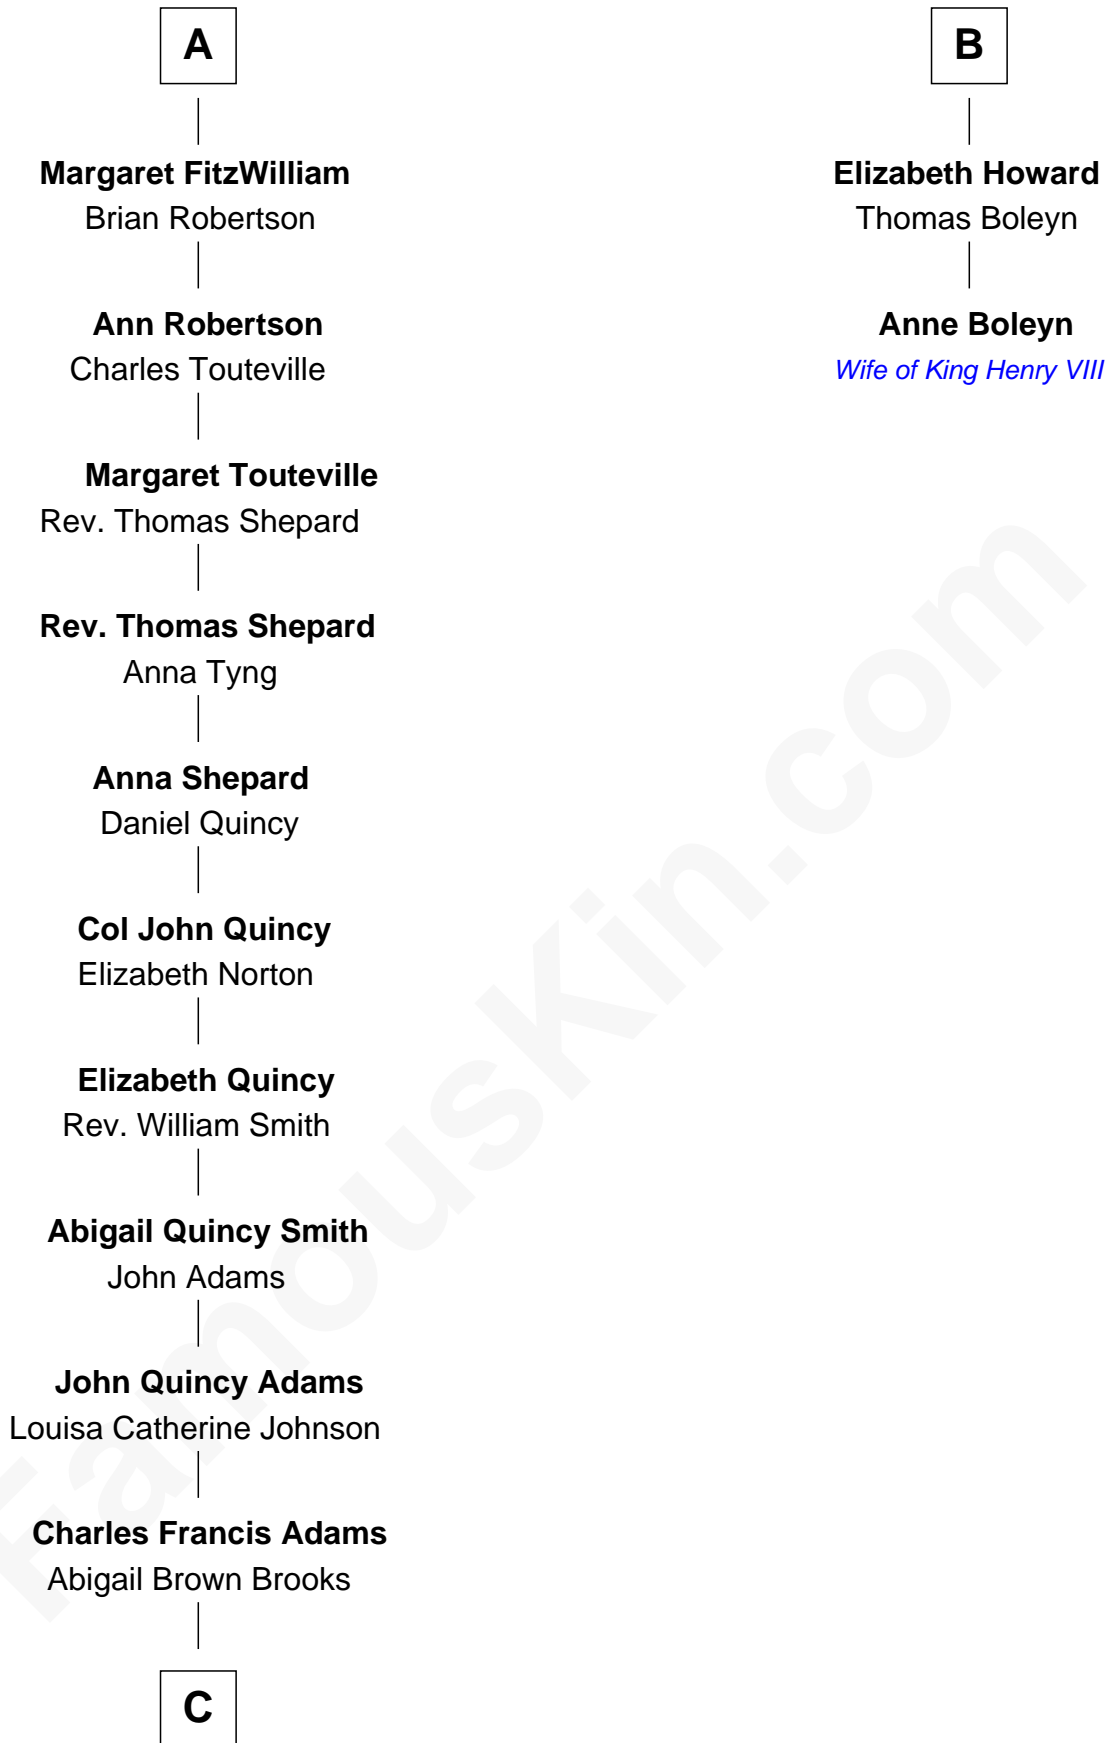

FamousKin.com Relationship Chart of John Adams Morgan

1952 Olympic Sailing Gold Medalist

8th cousin 12 times removed of

Anne Boleyn

2nd Wife of King Henry VIII

C

John Quincy Adams

Frances Cadwallader Crowninshield

Charles Francis Adams

Frances Lovering

Catherine Frances Lovering Adams

Henry Sturgis Morgan

John Adams Morgan

Olympic Gold Medalist

FamousKin.com