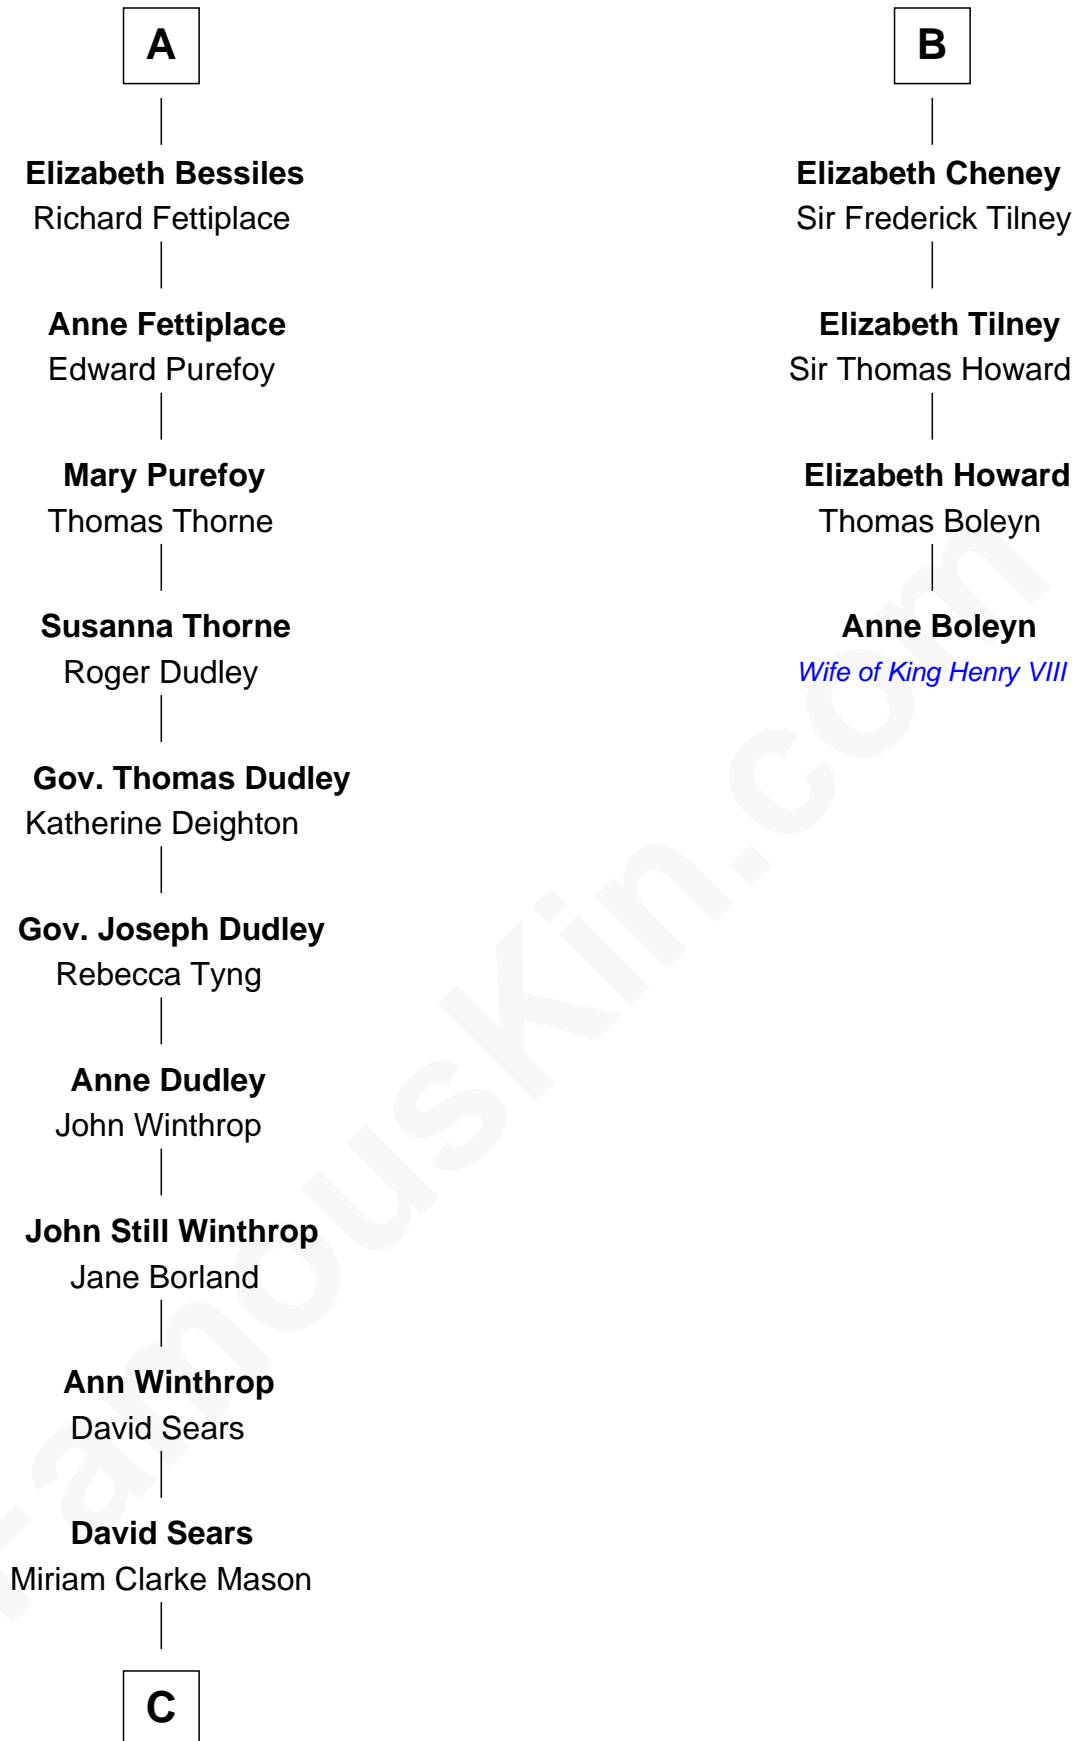

# FamousKin.com Relationship Chart of

**John Adams Morgan**

1952 Olympic Sailing Gold Medalist

10th cousin 11 times removed of

**Anne Boleyn**

2nd Wife of King Henry VIII

**C**

**Harriet Elizabeth Sears**  
George Casper Crowninshield

**Frances Cadwallader Crowninshield**  
John Quincy Adams

**Charles Francis Adams**  
Frances Lovering

**Catherine Frances Lovering Adams**  
Henry Sturgis Morgan

**John Adams Morgan**  
*Olympic Gold Medalist*