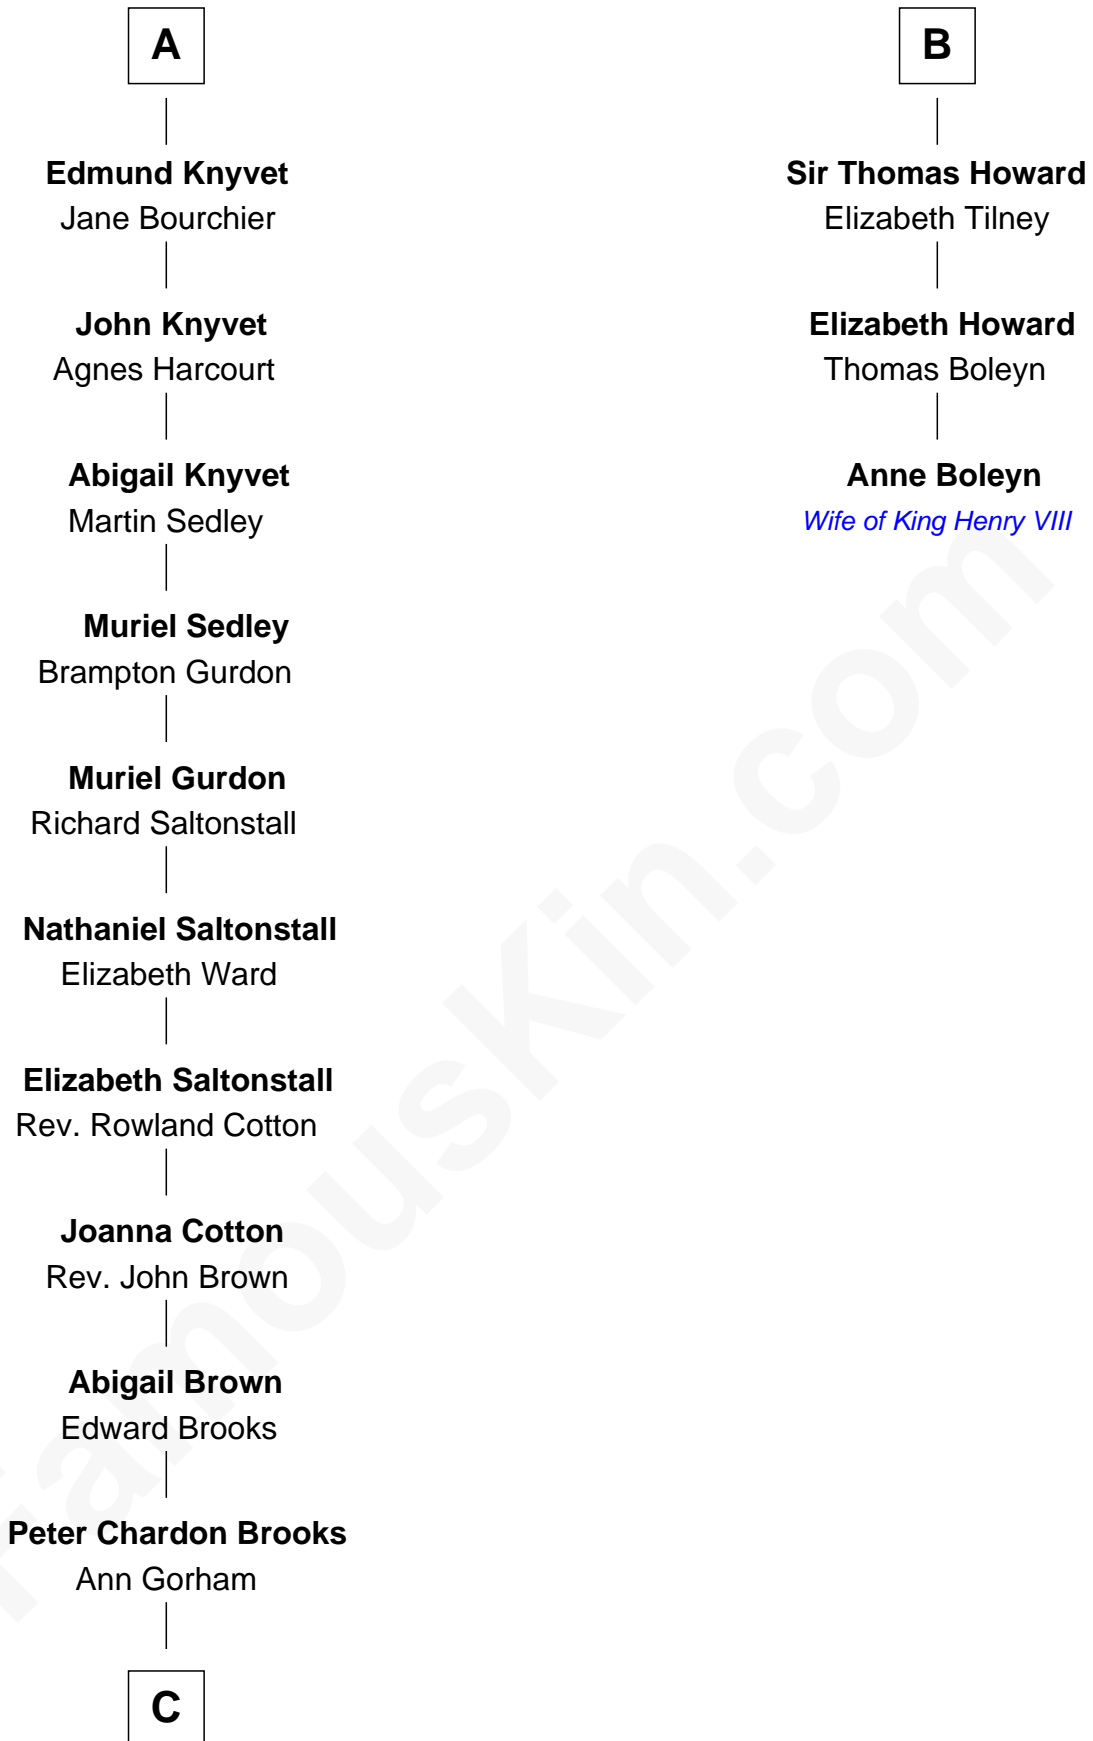

FamousKin.com Relationship Chart of John Adams Morgan

1952 Olympic Sailing Gold Medalist

9th cousin 12 times removed of

Anne Boleyn

2nd Wife of King Henry VIII

C

Abigail Brown Brooks

Charles Francis Adams