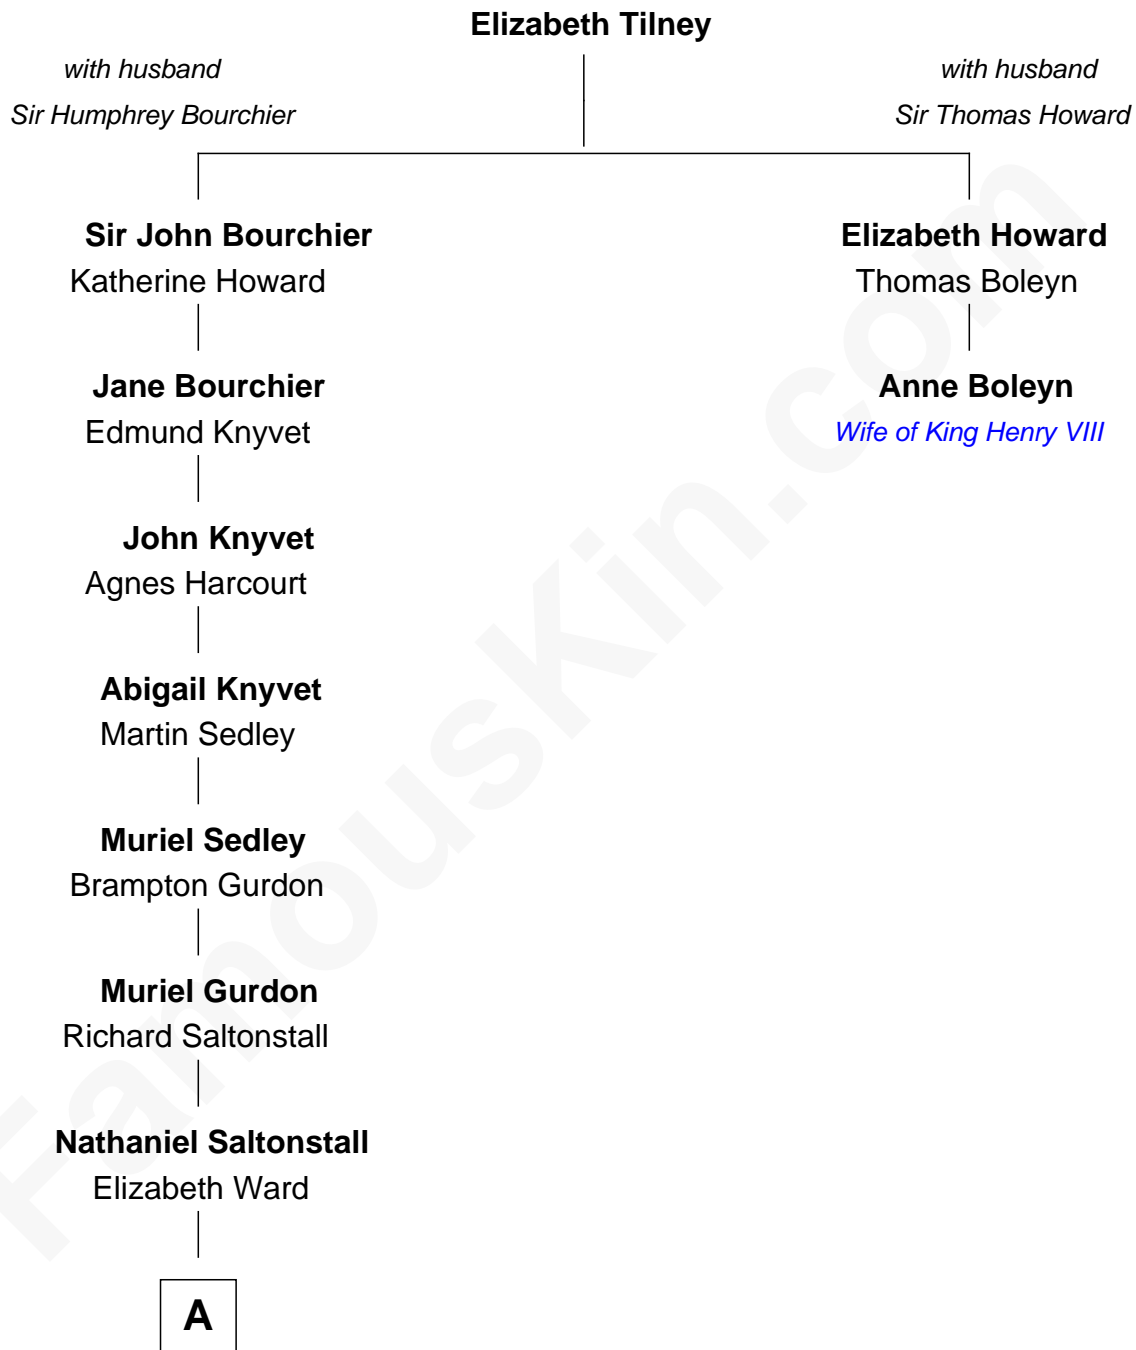

FamousKin.com

Relationship Chart of

John Adams Morgan

1952 Olympic Sailing Gold Medalist

1st cousin 14 times removed of

Anne Boleyn
2nd Wife of King Henry VIII

A

Elizabeth Saltonstall