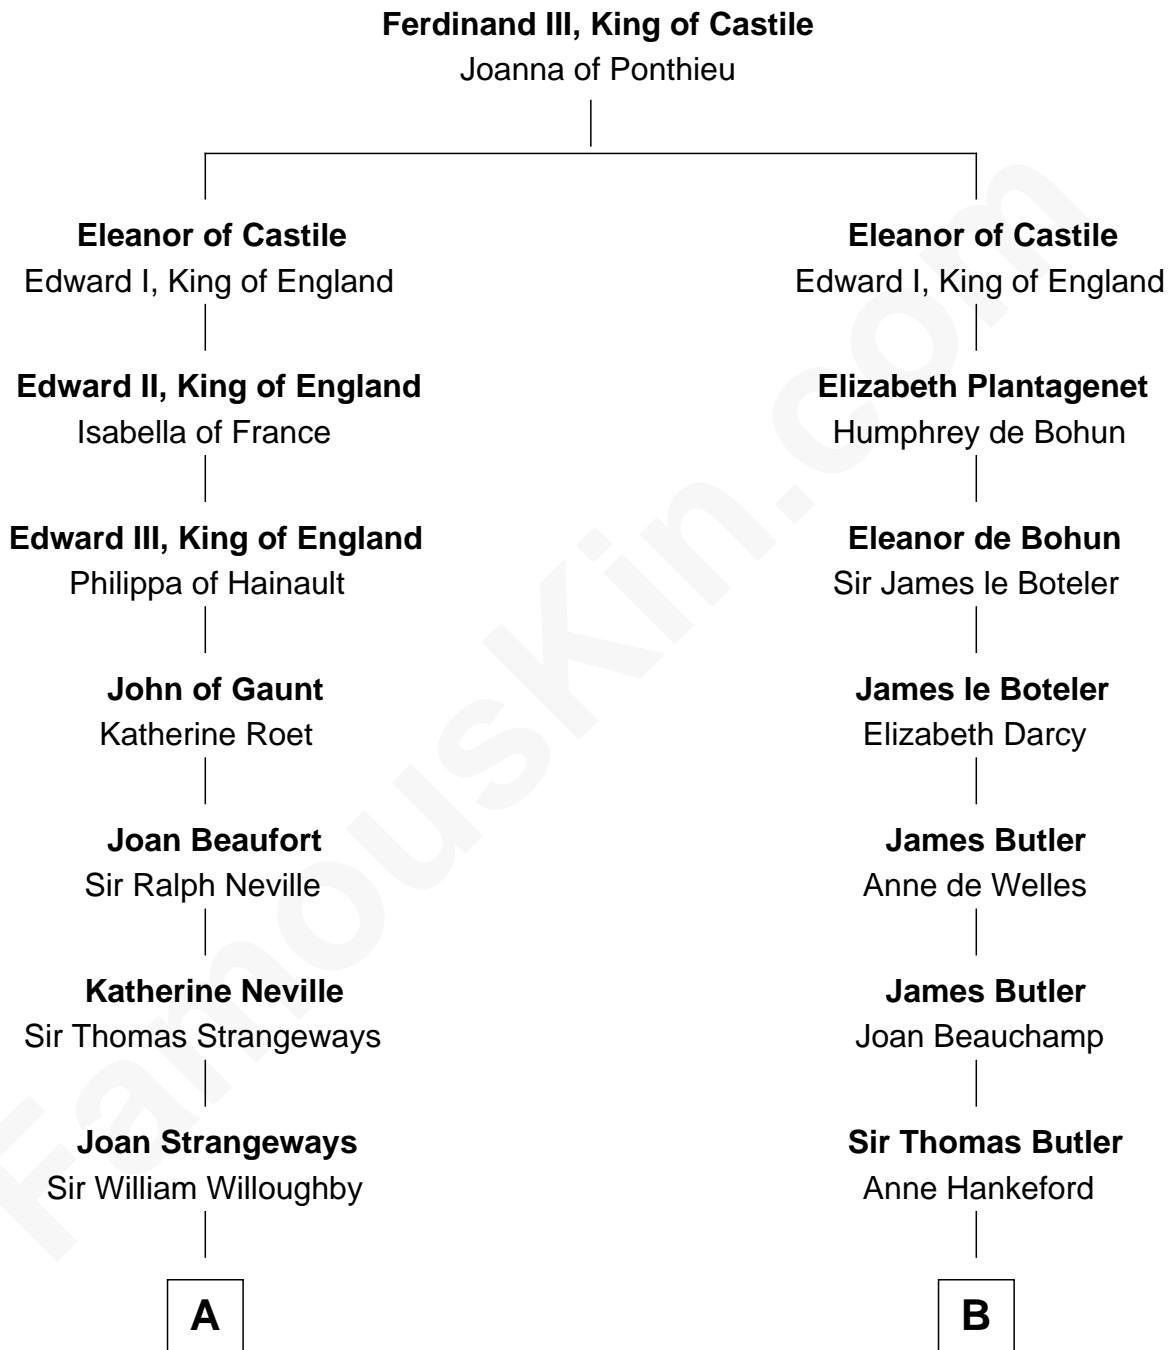

FamousKin.com Relationship Chart of John Adams Morgan

1952 Olympic Sailing Gold Medalist

9th cousin 12 times removed of

Anne Boleyn

2nd Wife of King Henry VIII

C

Harriet Elizabeth Sears
George Casper Crowninshield

Frances Cadwallader Crowninshield
John Quincy Adams

Charles Francis Adams
Frances Lovering

Catherine Frances Lovering Adams
Henry Sturgis Morgan

John Adams Morgan
Olympic Gold Medalist

FamousKin.com