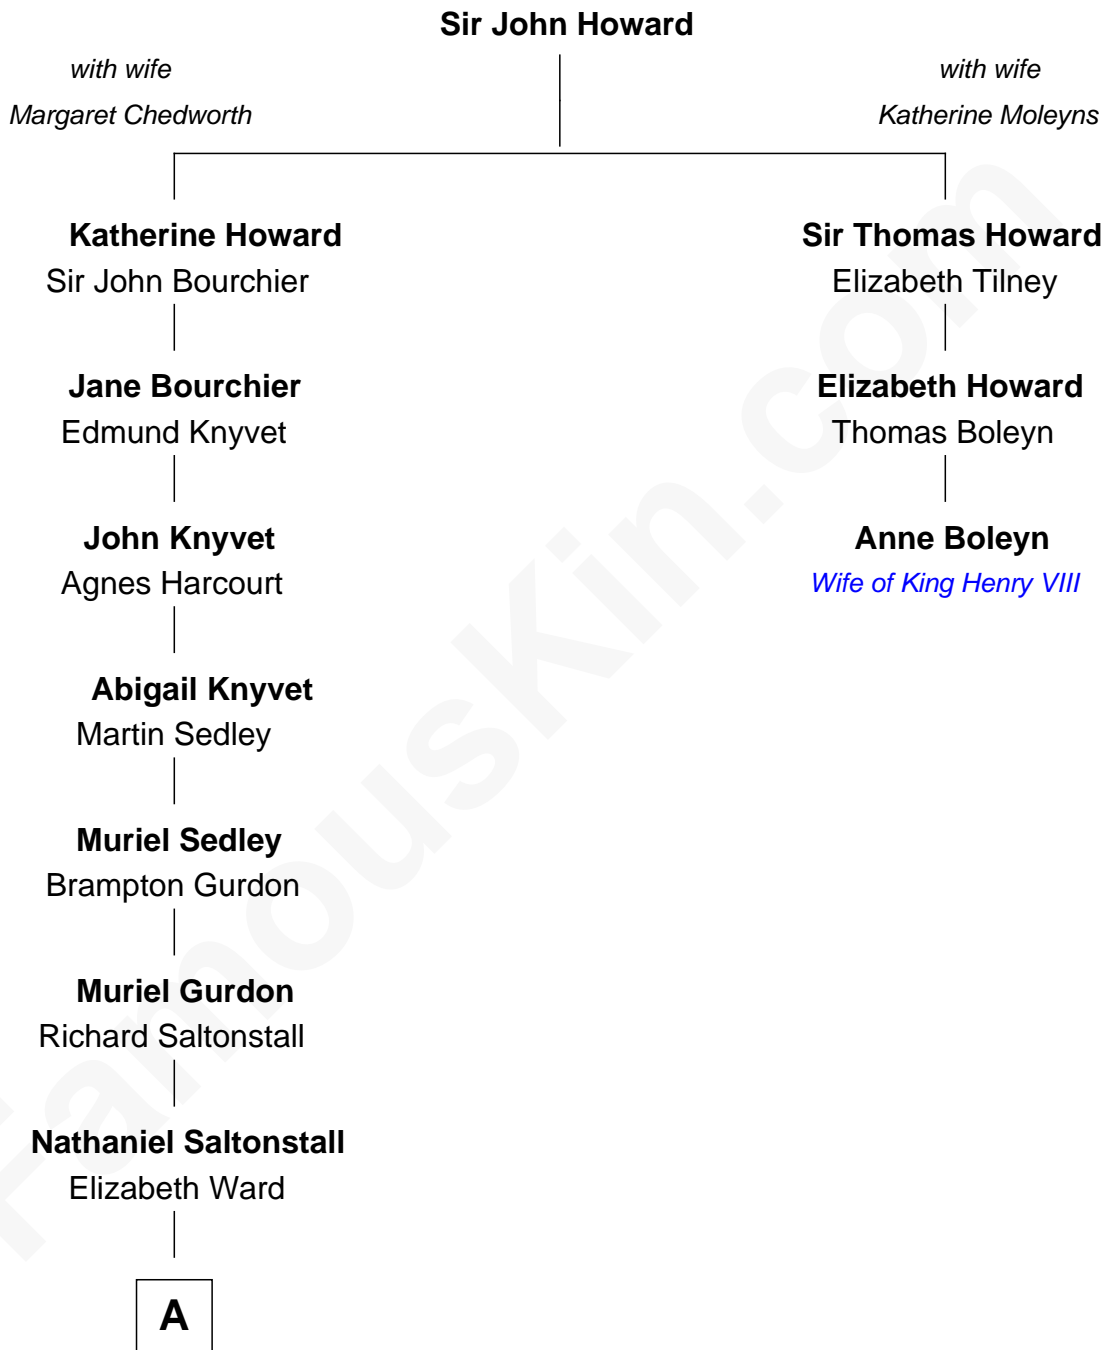

FamousKin.com Relationship Chart of John Adams Morgan

1952 Olympic Sailing Gold Medalist

2nd cousin 13 times removed of

Anne Boleyn

2nd Wife of King Henry VIII

A

Elizabeth Saltonstall

Rev. Rowland Cotton