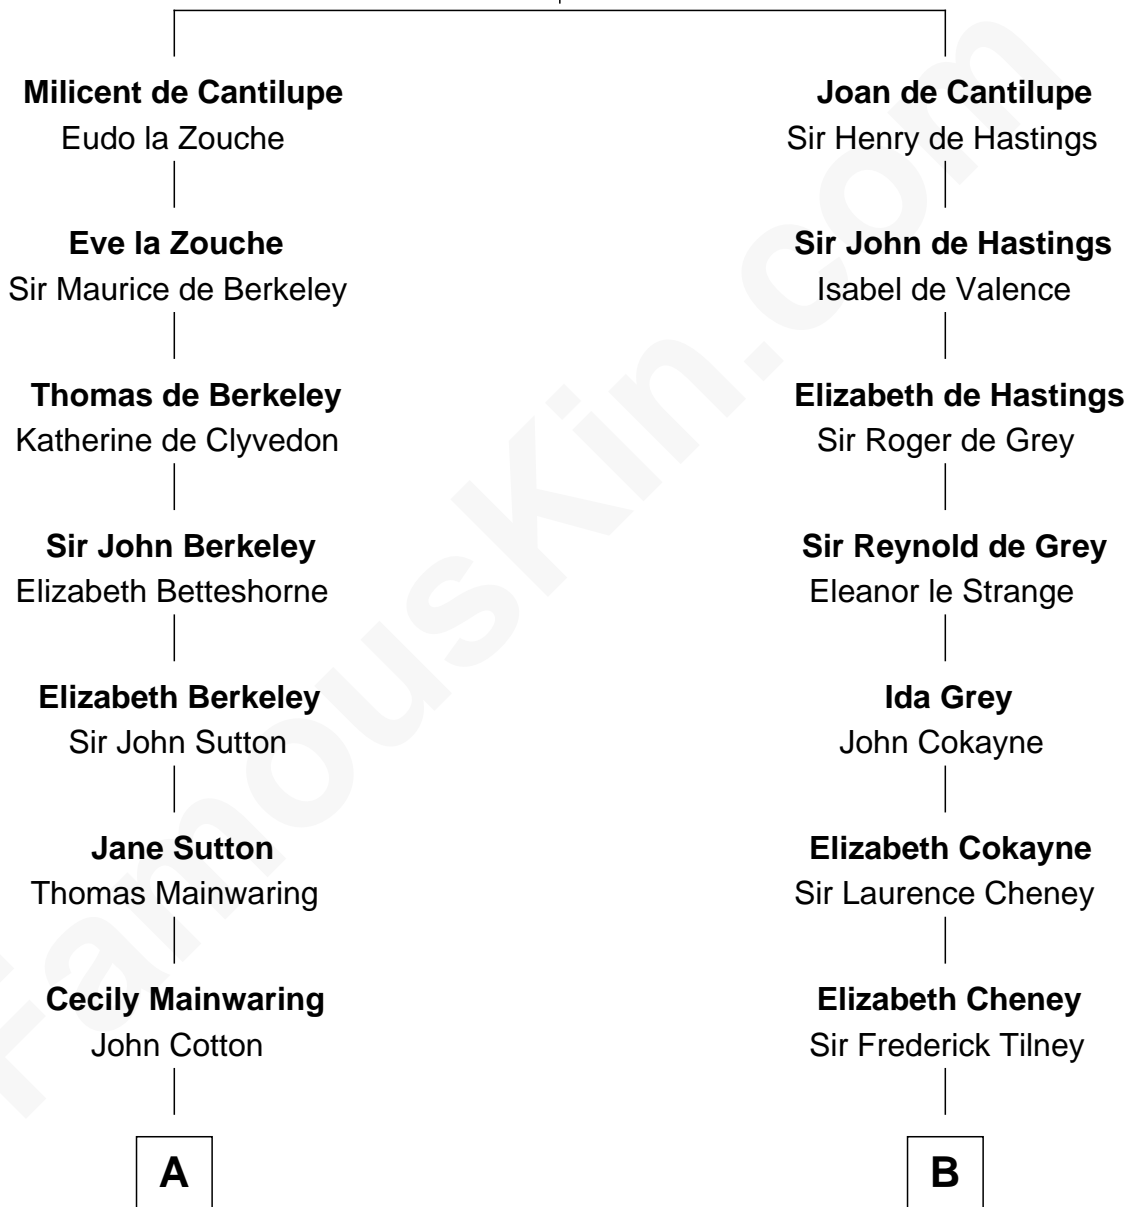

FamousKin.com

Relationship Chart of

John Adams Morgan
1952 Olympic Sailing Gold Medalist
9th cousin 11 times removed of

Anne Boleyn
2nd Wife of King Henry VIII

Sir William de Cantilupe
Eve de Braiose

C

—
Frances Louisa Tracy

John Pierpont Morgan

—
John Pierpont Morgan

Jane Norton Grew

—
Henry Sturgis Morgan

Catherine Frances Lovering Adams

—
John Adams Morgan

Olympic Gold Medalist

FamousKin.com