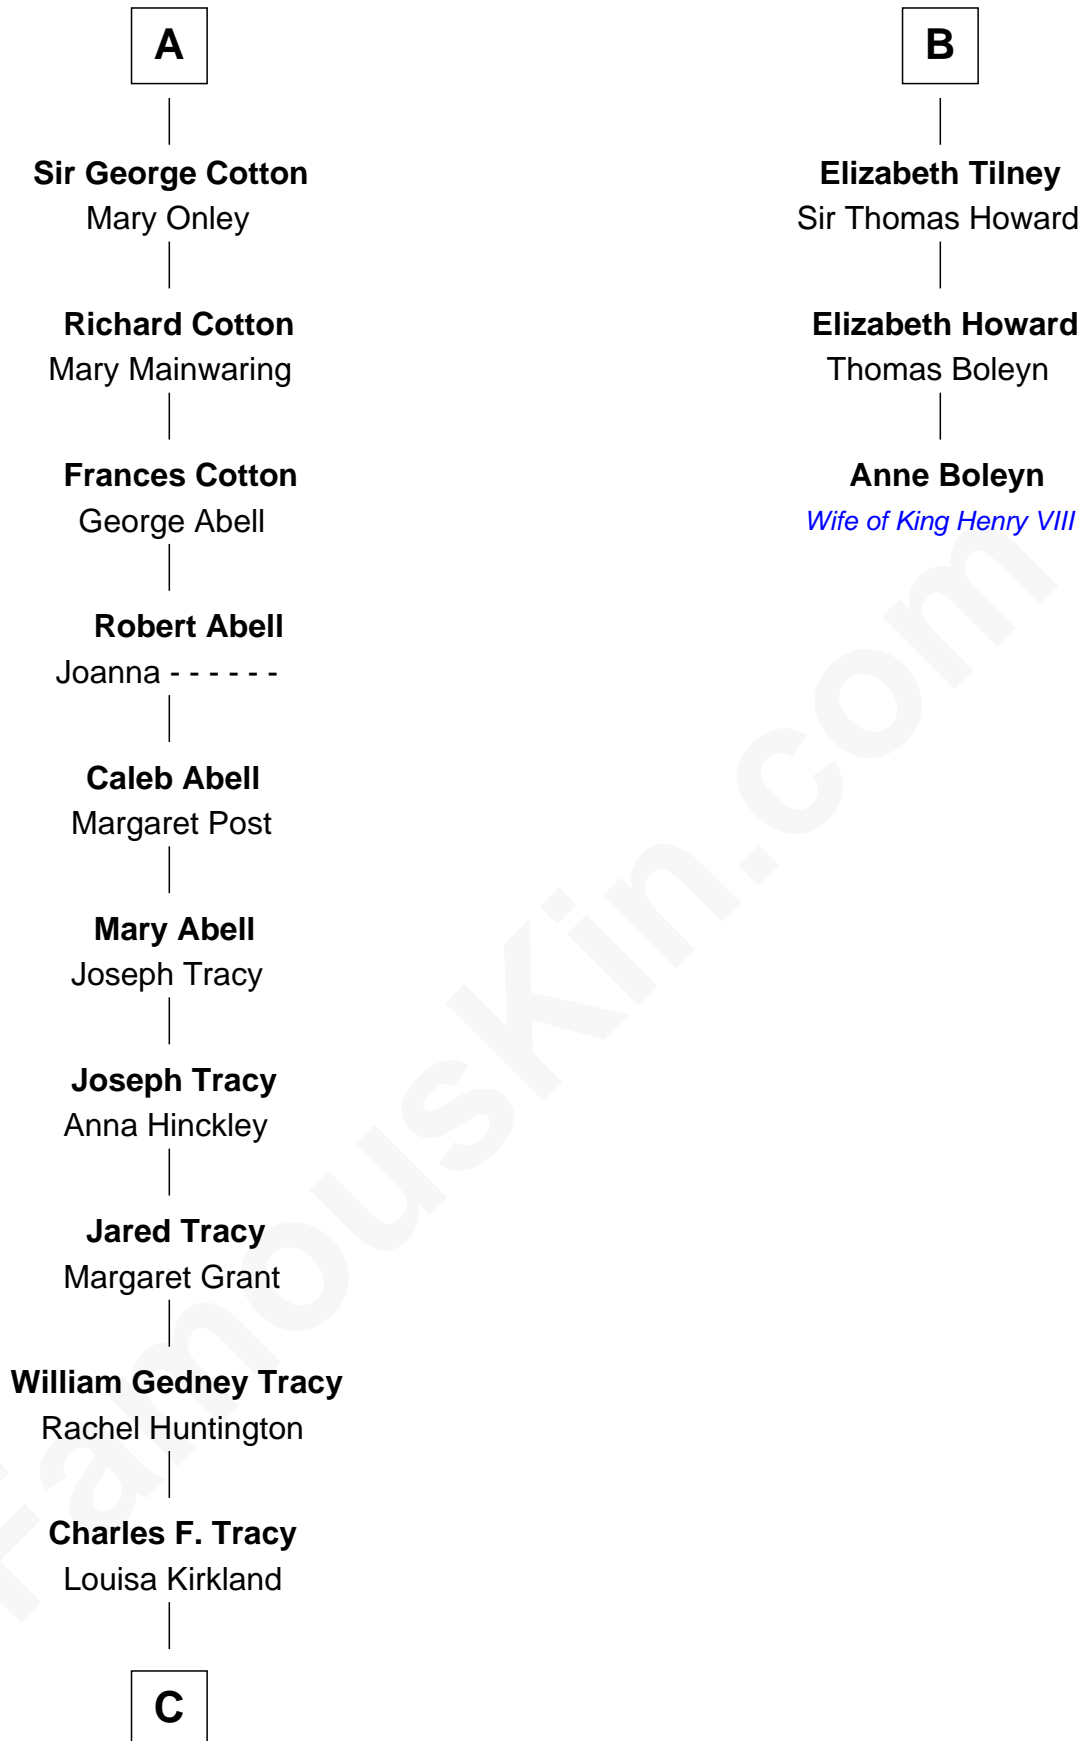

FamousKin.com

Relationship Chart of

John Adams Morgan
1952 Olympic Sailing Gold Medalist
9th cousin 11 times removed of

Anne Boleyn
2nd Wife of King Henry VIII

Sir William de Cantilupe
Eve de Braiose

C

—
Frances Louisa Tracy

John Pierpont Morgan

—
John Pierpont Morgan

Jane Norton Grew

—
Henry Sturgis Morgan

Catherine Frances Lovering Adams

—
John Adams Morgan

Olympic Gold Medalist

FamousKin.com