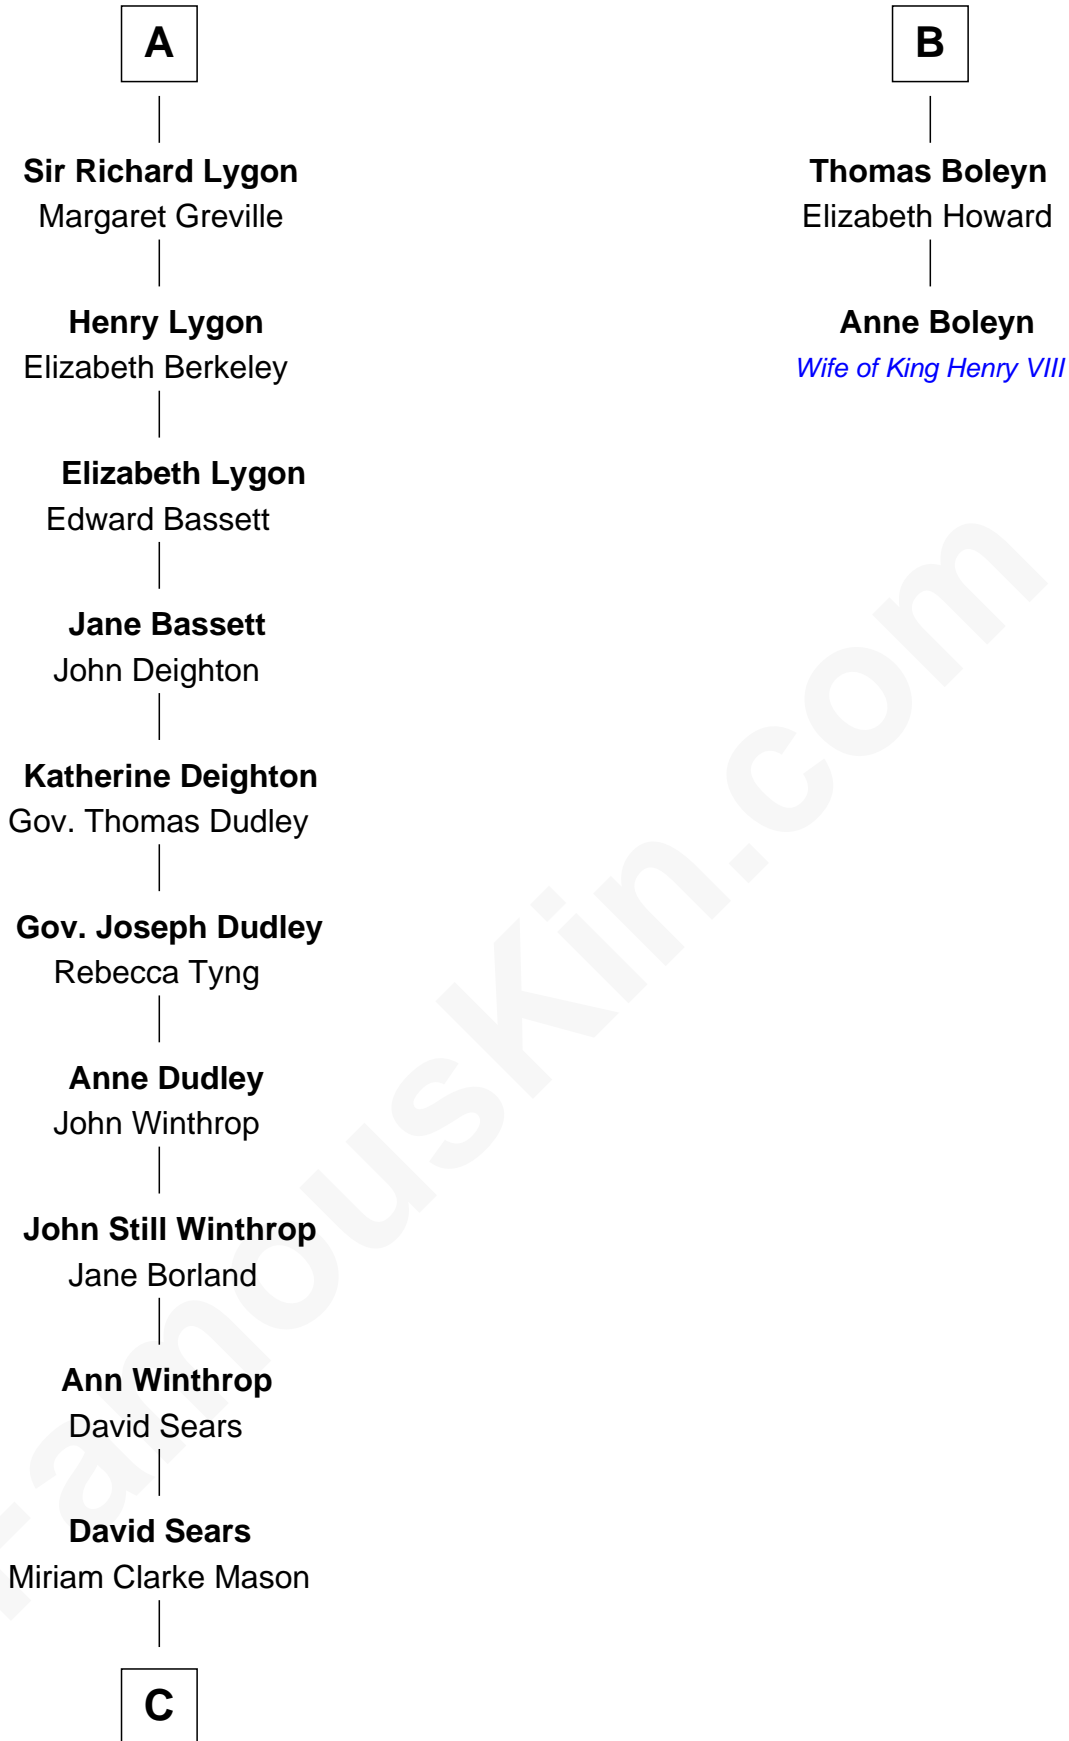

# FamousKin.com Relationship Chart of

**John Adams Morgan**  
1952 Olympic Sailing Gold Medalist

8th cousin 13 times removed of

**Anne Boleyn**  
2nd Wife of King Henry VIII

**C**

—  
**Harriet Elizabeth Sears**  
George Casper Crowninshield

—  
**Frances Cadwallader Crowninshield**  
John Quincy Adams

—  
**Charles Francis Adams**  
Frances Lovering

—  
**Catherine Frances Lovering Adams**  
Henry Sturgis Morgan

—  
**John Adams Morgan**  
*Olympic Gold Medalist*