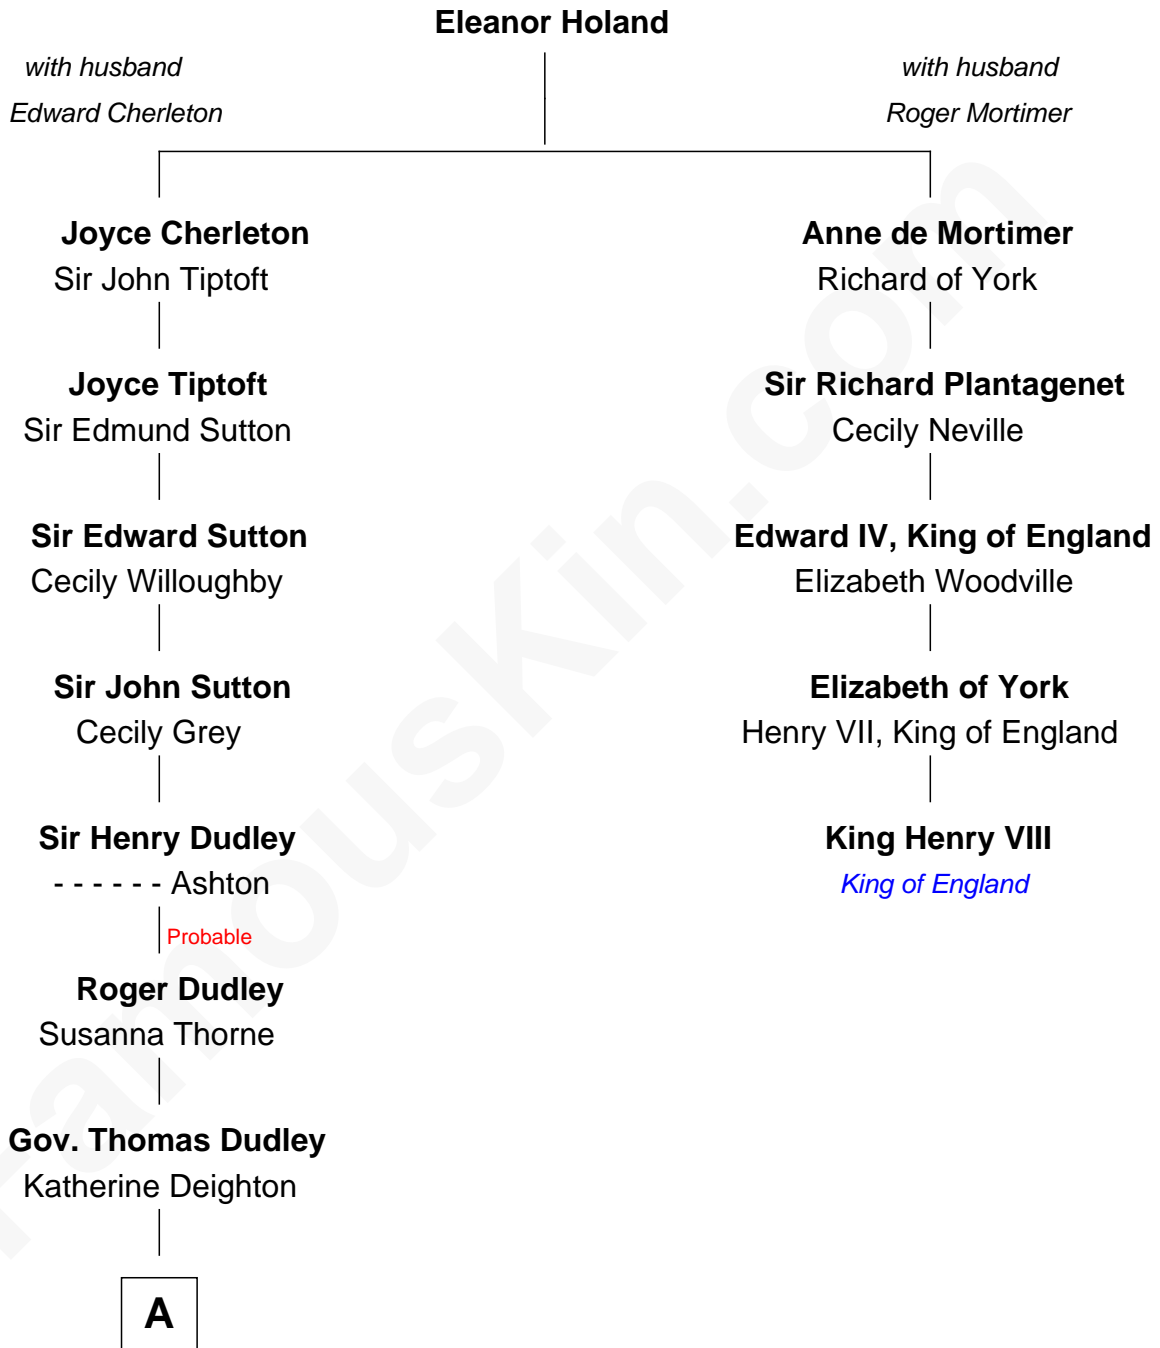

## Relationship Chart of

### John Adams Morgan

1952 Olympic Sailing Gold Medalist

4th cousin 12 times removed of

**King Henry VIII**  
*King of England*

**A**

**Gov. Joseph Dudley**

Rebecca Tyng

**Anne Dudley**