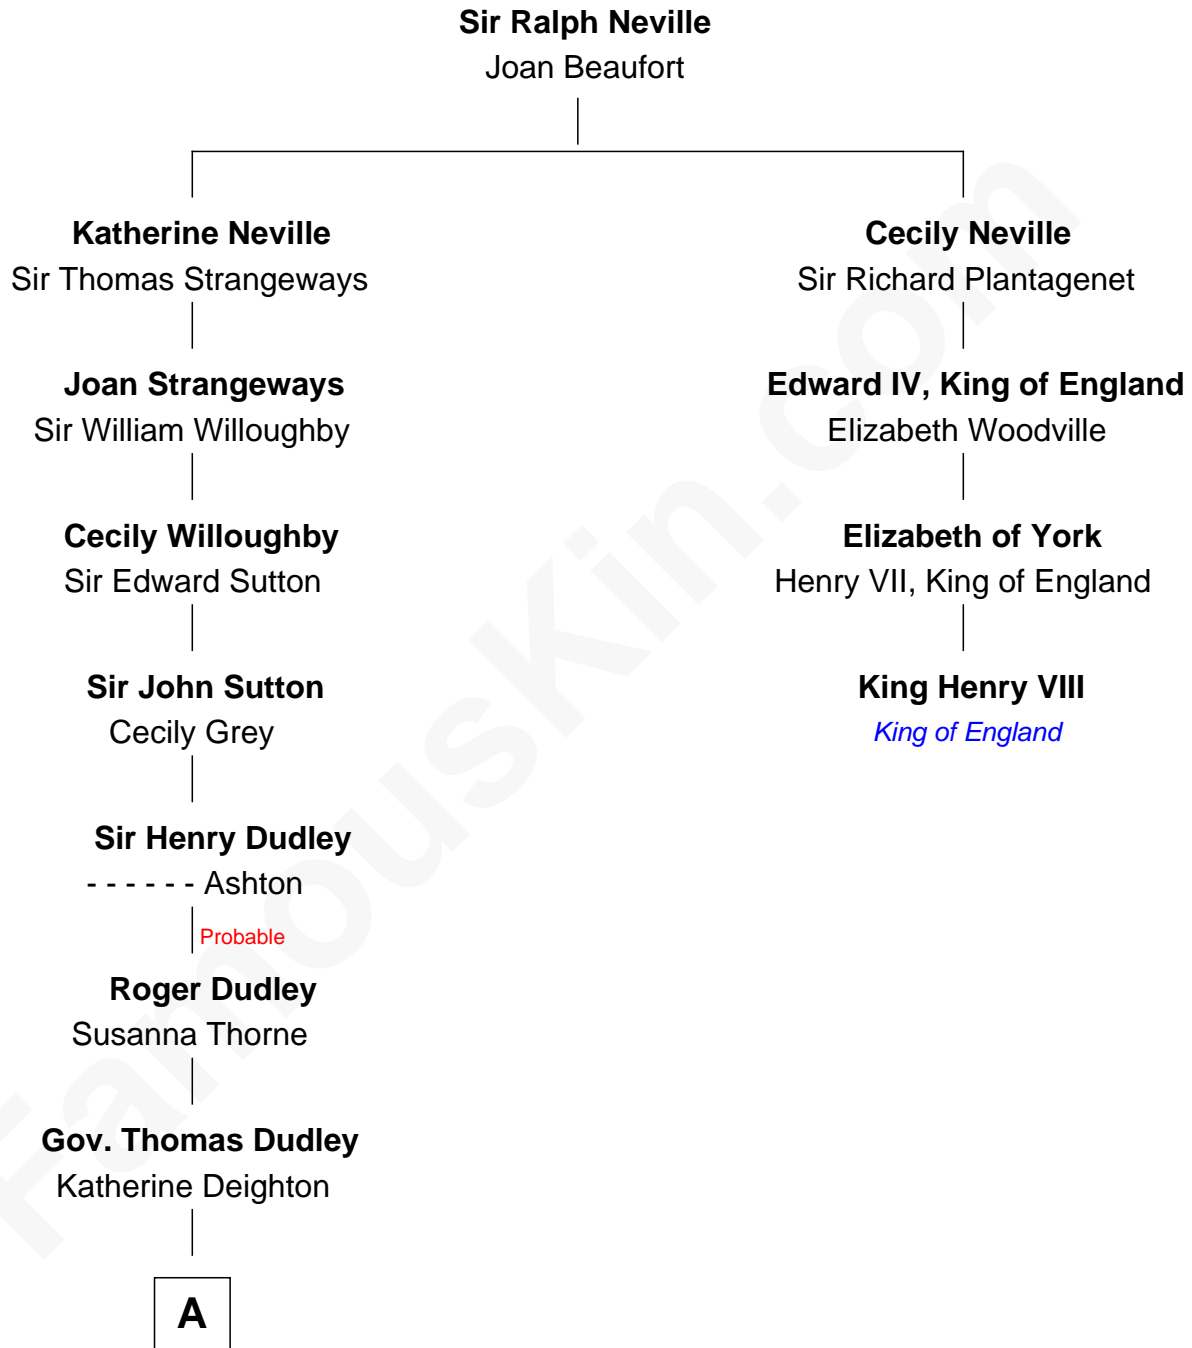

FamousKin.com

Relationship Chart of

John Adams Morgan

1952 Olympic Sailing Gold Medalist

3rd cousin 13 times removed of

King Henry VIII
King of England

A

Gov. Joseph Dudley

Rebecca Tyng

Anne Dudley

John Winthrop

John Still Winthrop

Jane Borland

Ann Winthrop

David Sears

David Sears