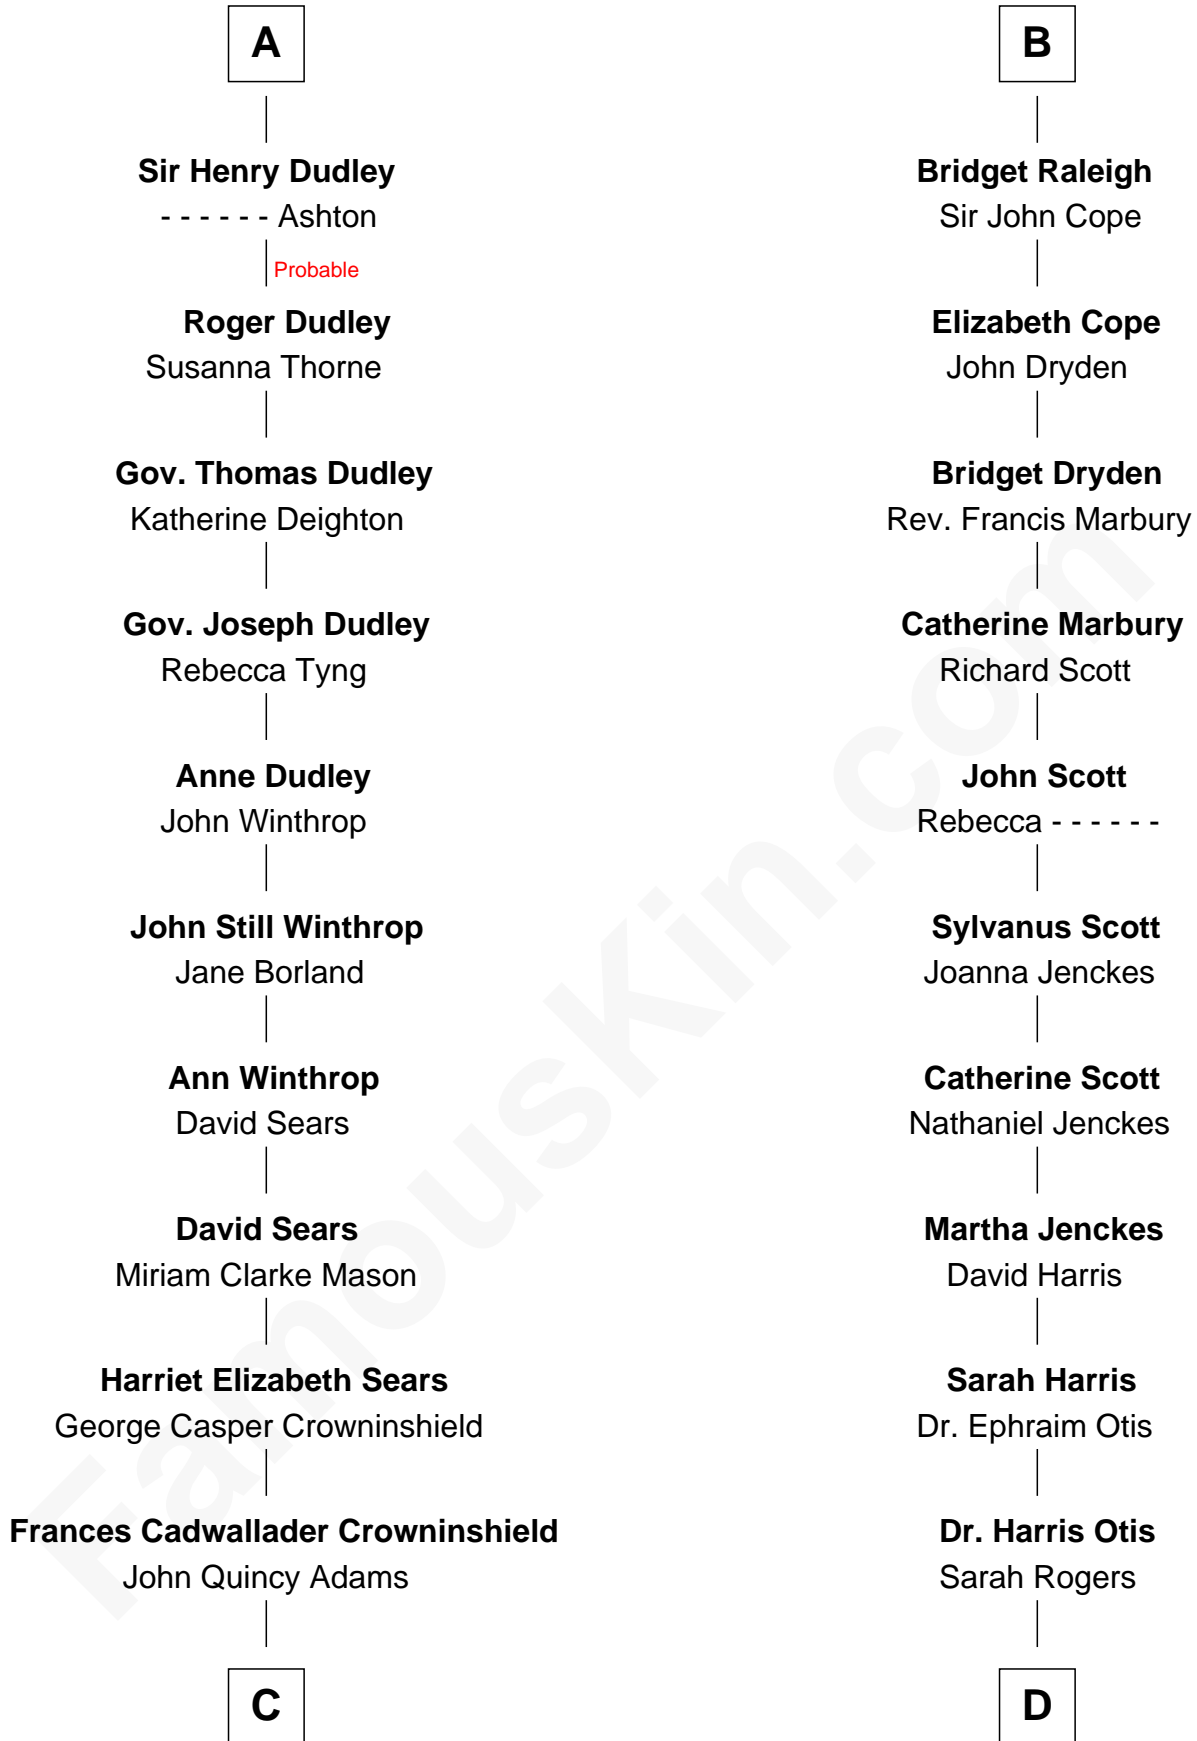

# FamousKin.com Relationship Chart of

**John Adams Morgan**  
1952 Olympic Sailing Gold Medalist

19th cousin 1 time removed of

**Willis Carrier**  
Inventor of Air Conditioning

**C**

**Charles Francis Adams**

Frances Lovering

**Catherine Frances Lovering Adams**

Henry Sturgis Morgan

**John Adams Morgan**

*Olympic Gold Medalist*

**D**

**Lydia Otis**

Thomas Button