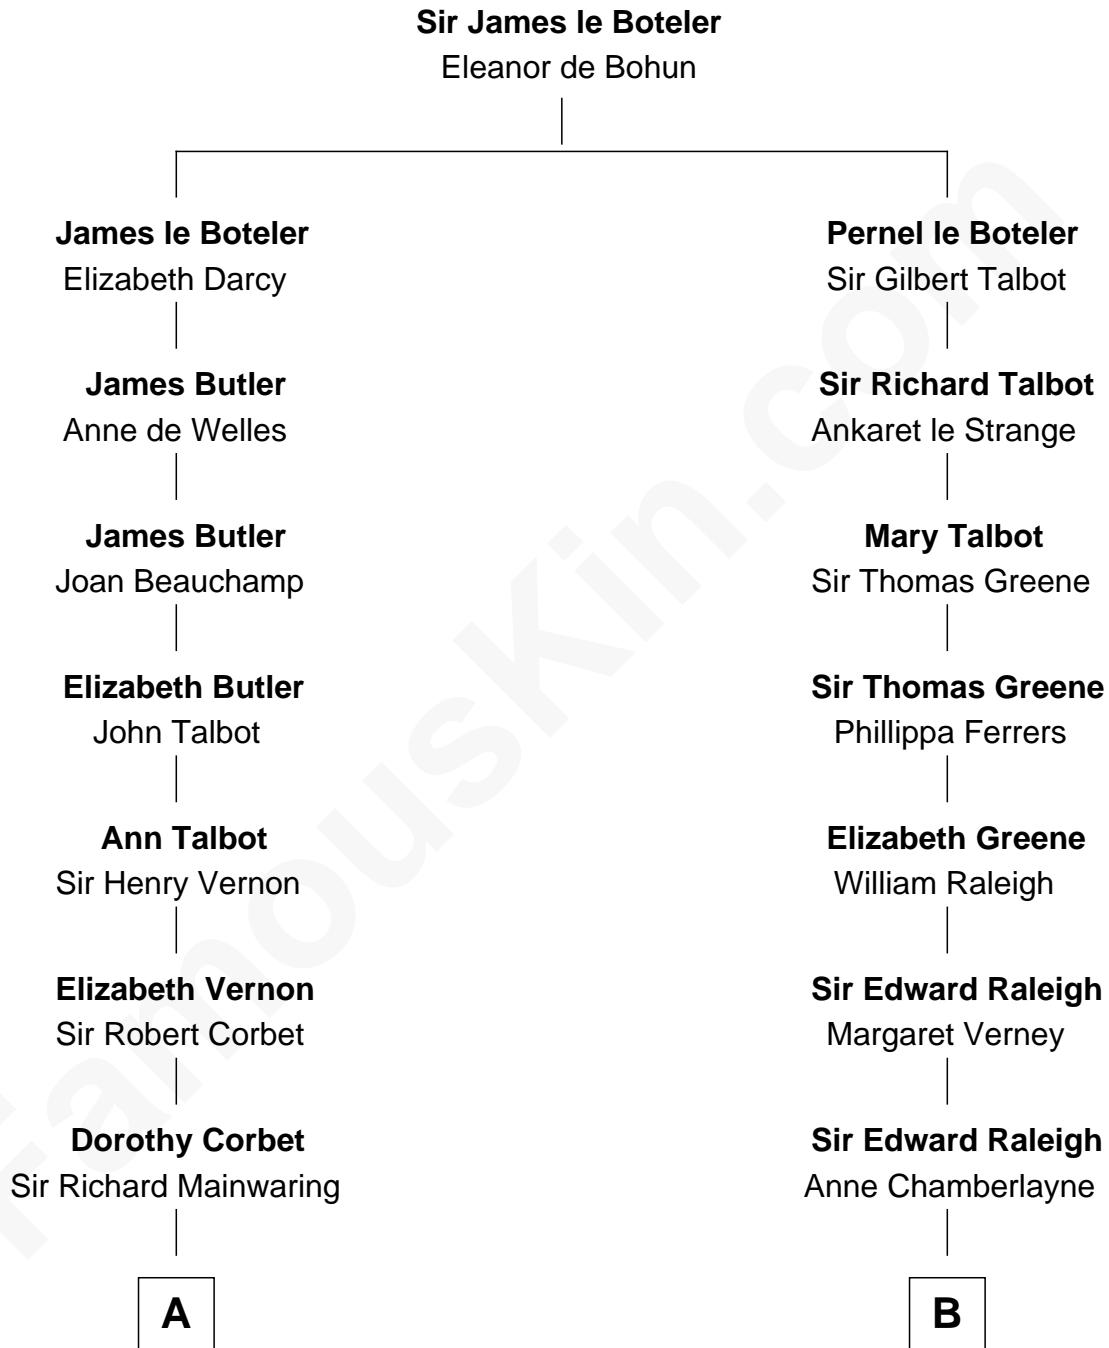

FamousKin.com

Relationship Chart of

John Adams Morgan
1952 Olympic Sailing Gold Medalist

20th cousin of
Willis Carrier
Inventor of Air Conditioning

C

Frances Louisa Tracy

John Pierpont Morgan

John Pierpont Morgan