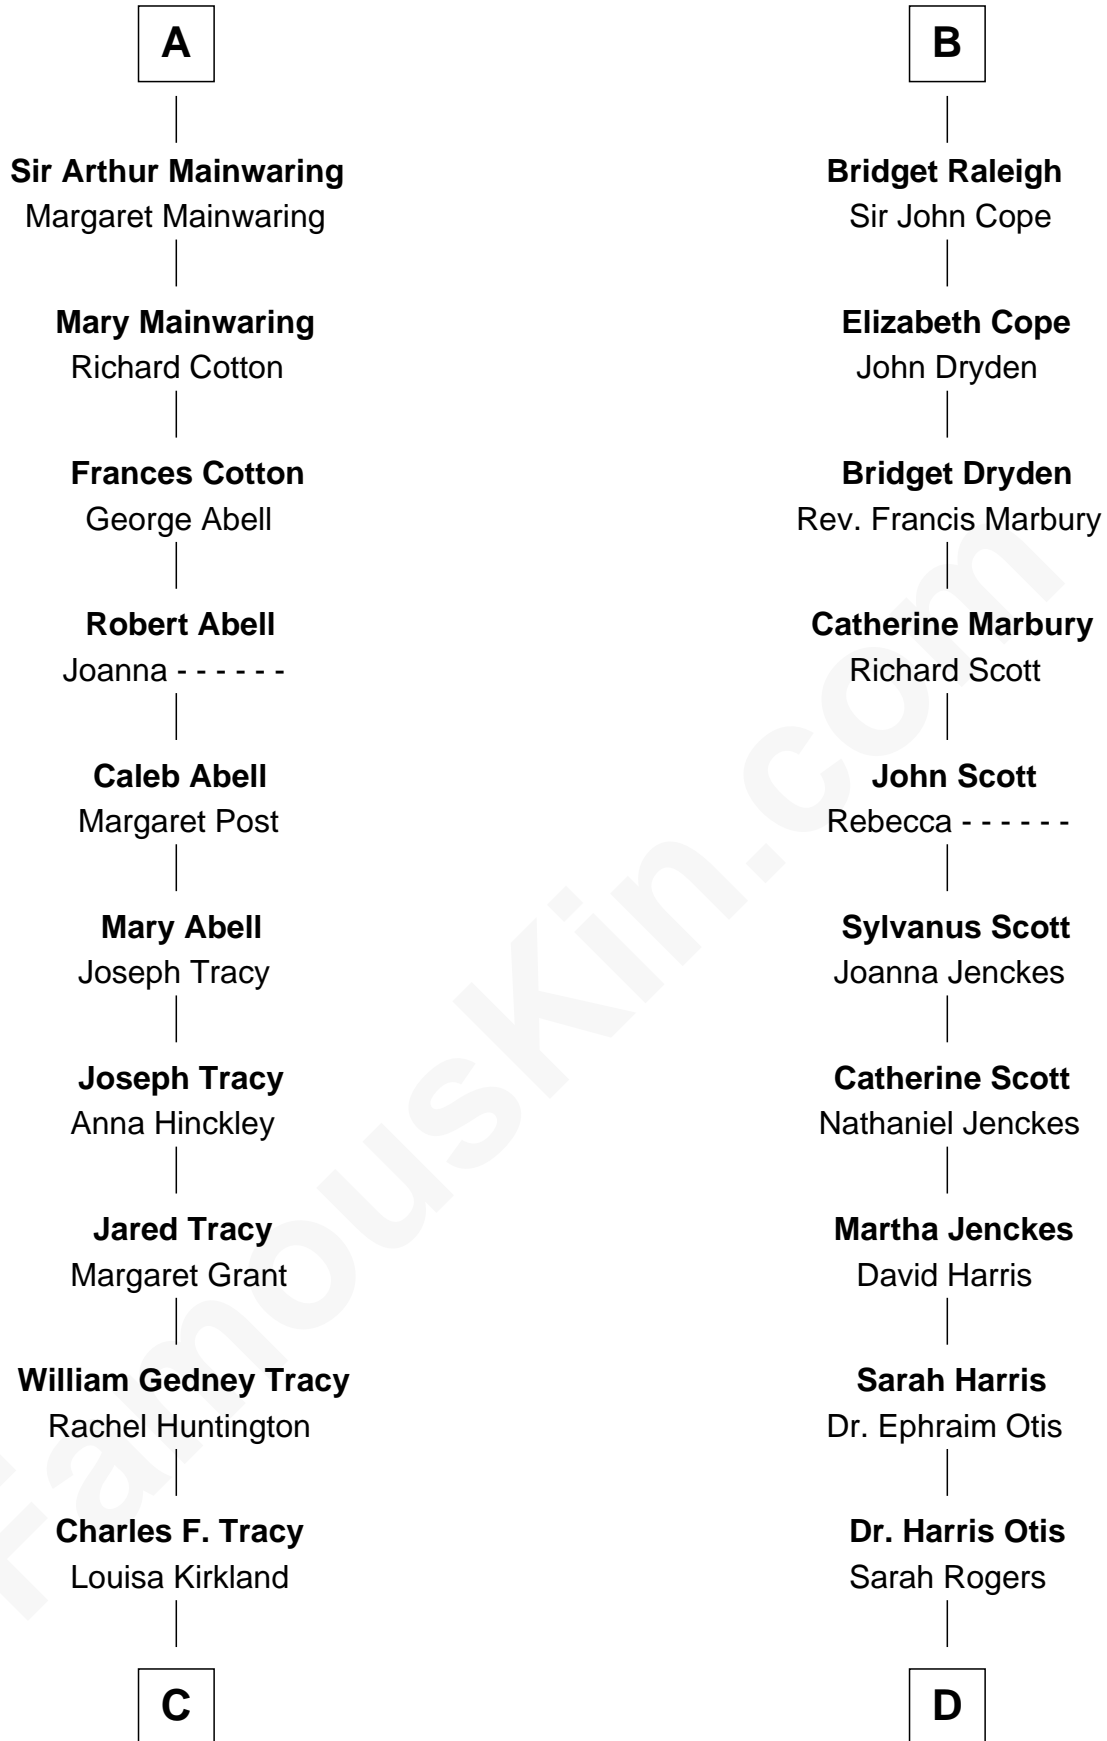

FamousKin.com

Relationship Chart of

John Adams Morgan
1952 Olympic Sailing Gold Medalist

20th cousin of
Willis Carrier
Inventor of Air Conditioning

C

Frances Louisa Tracy

John Pierpont Morgan

John Pierpont Morgan

Jane Norton Grew

Henry Sturgis Morgan

Catherine Frances Lovering Adams

John Adams Morgan

Olympic Gold Medalist

D

Lydia Otis

Thomas Button