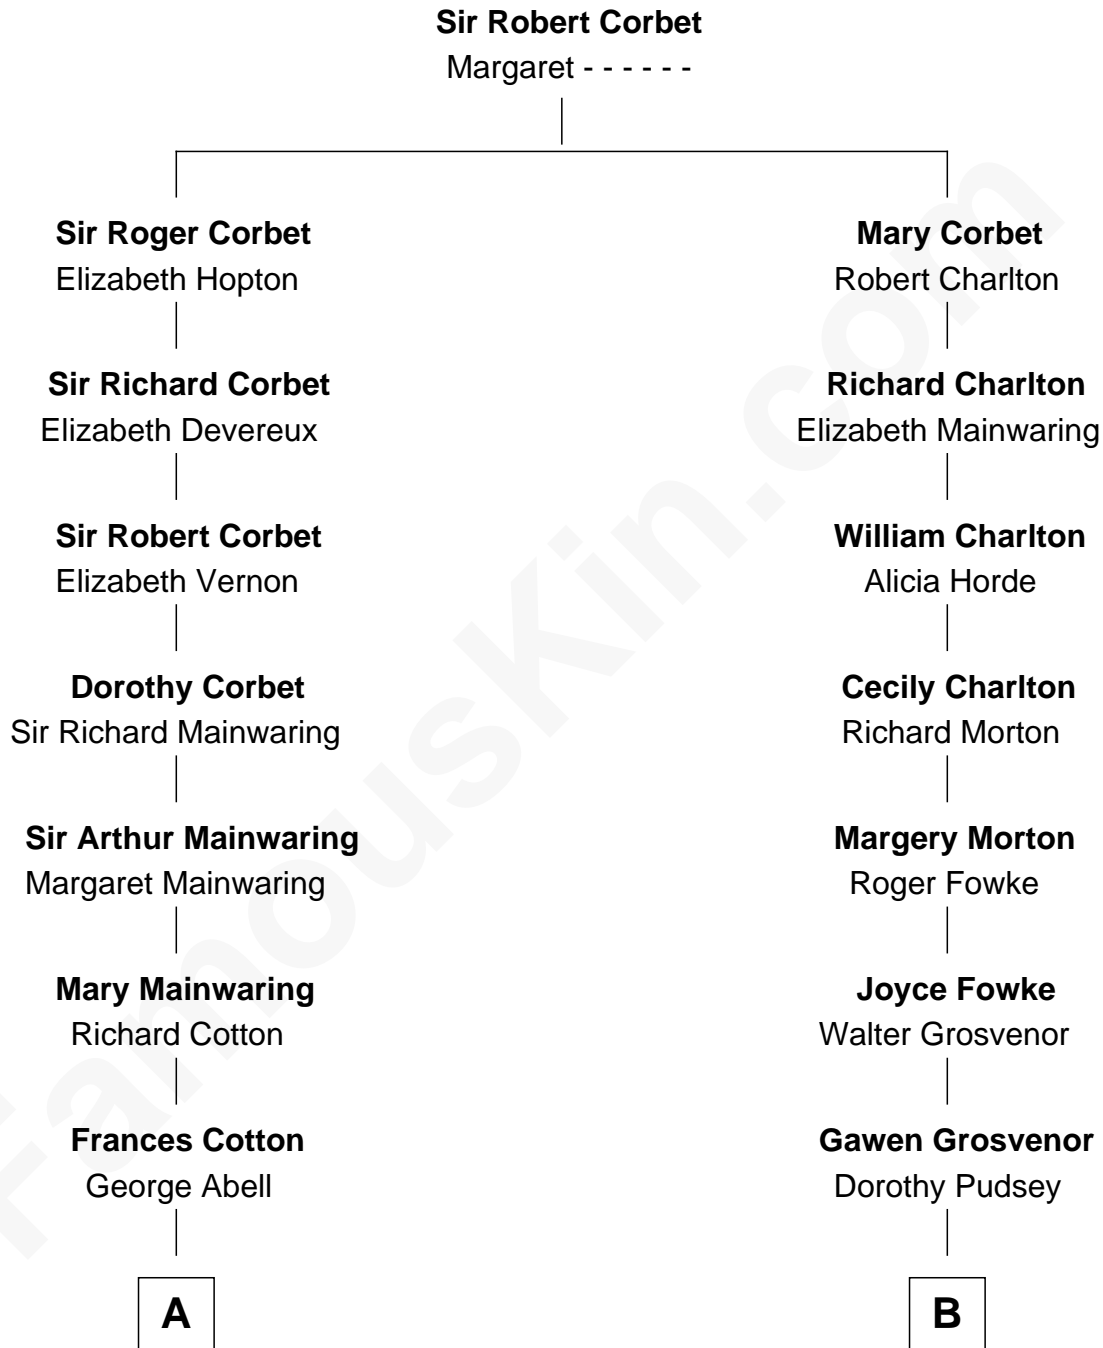

FamousKin.com Relationship Chart of John Adams Morgan

1952 Olympic Sailing Gold Medalist

11th cousin 6 times removed of

Francis Lightfoot Lee

Signer of the Declaration of Independence

A

Robert Abell
Joanna - - - - -

Caleb Abell
Margaret Post

Mary Abell
Joseph Tracy

Joseph Tracy
Anna Hinckley

Jared Tracy
Margaret Grant

William Gedney Tracy
Rachel Huntington

Charles F. Tracy
Louisa Kirkland

Frances Louisa Tracy
John Pierpont Morgan