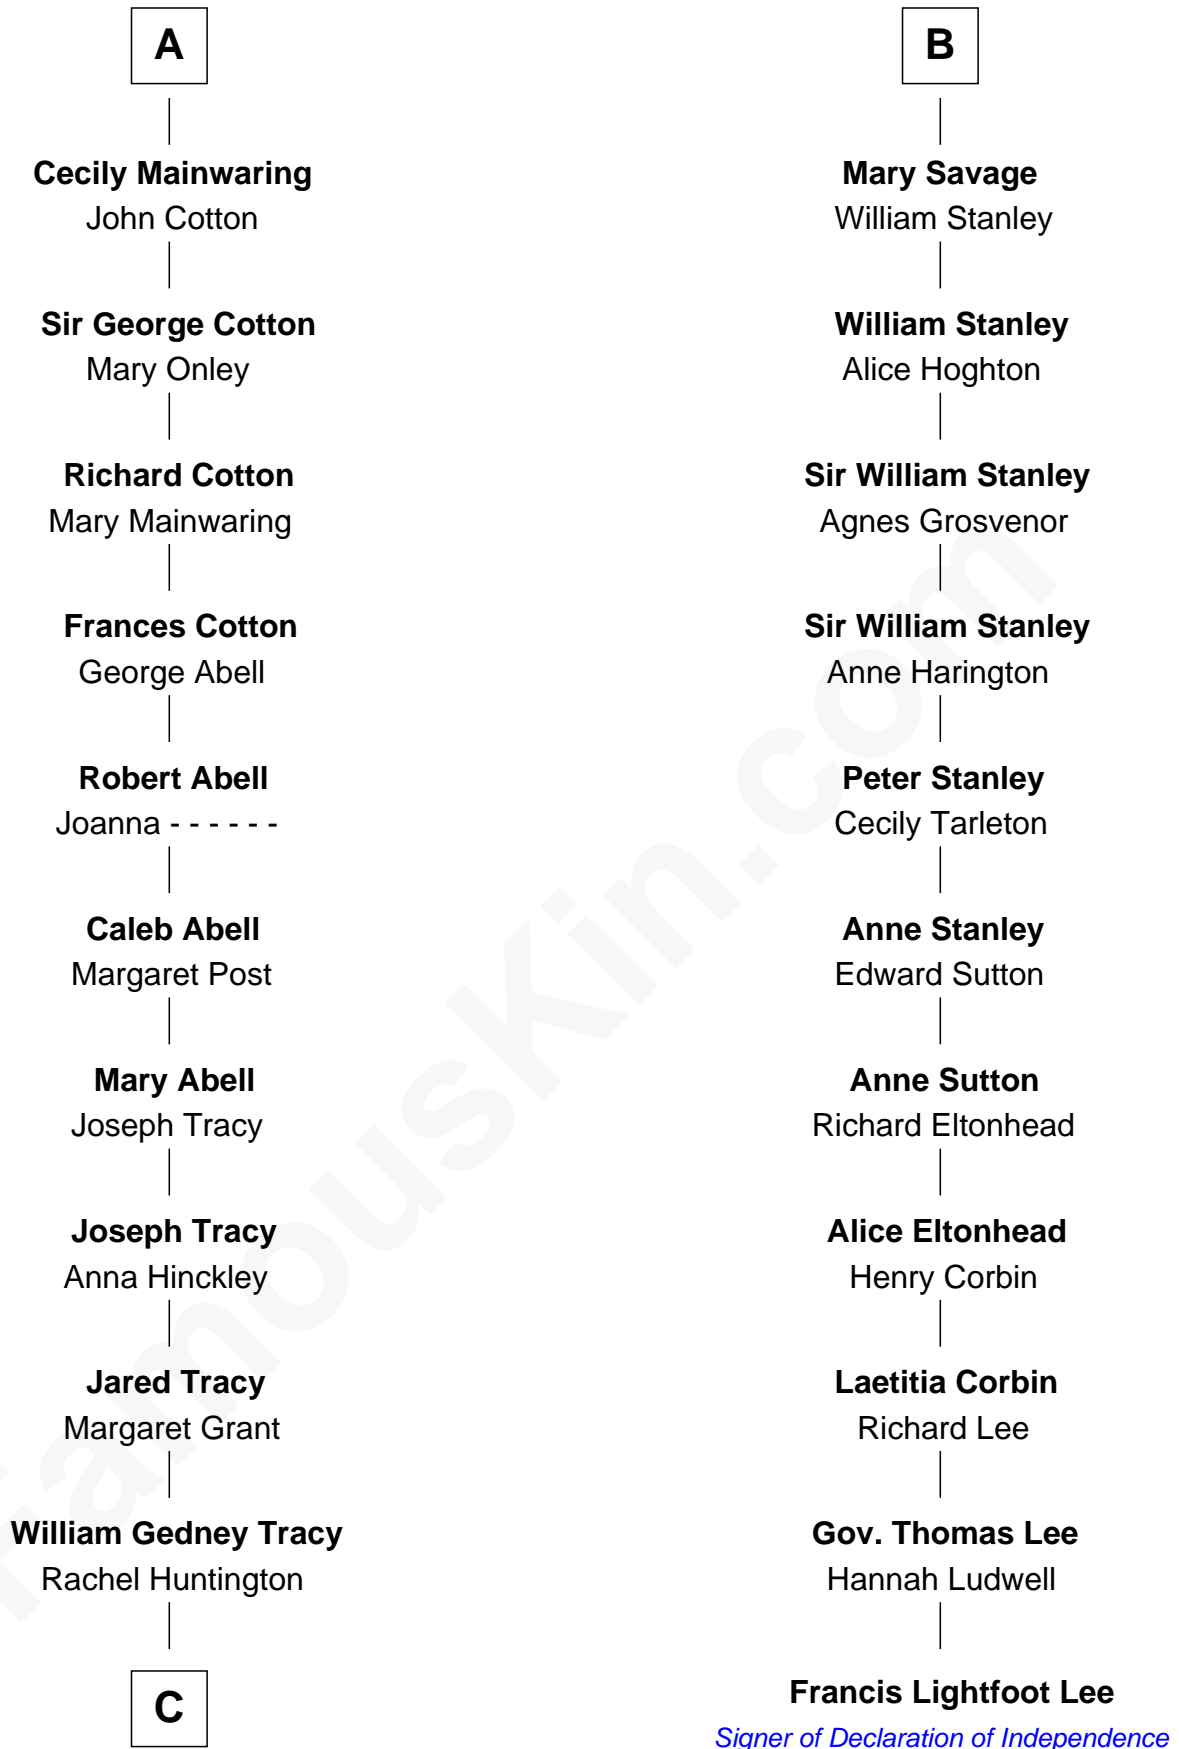

FamousKin.com Relationship Chart of John Adams Morgan

1952 Olympic Sailing Gold Medalist

17th cousin 4 times removed of

Francis Lightfoot Lee

Signer of the Declaration of Independence

C

—
Charles F. Tracy

Louisa Kirkland

—
Frances Louisa Tracy

John Pierpont Morgan

—
John Pierpont Morgan

Jane Norton Grew

—
Henry Sturgis Morgan

Catherine Frances Lovering Adams

—
John Adams Morgan

Olympic Gold Medalist