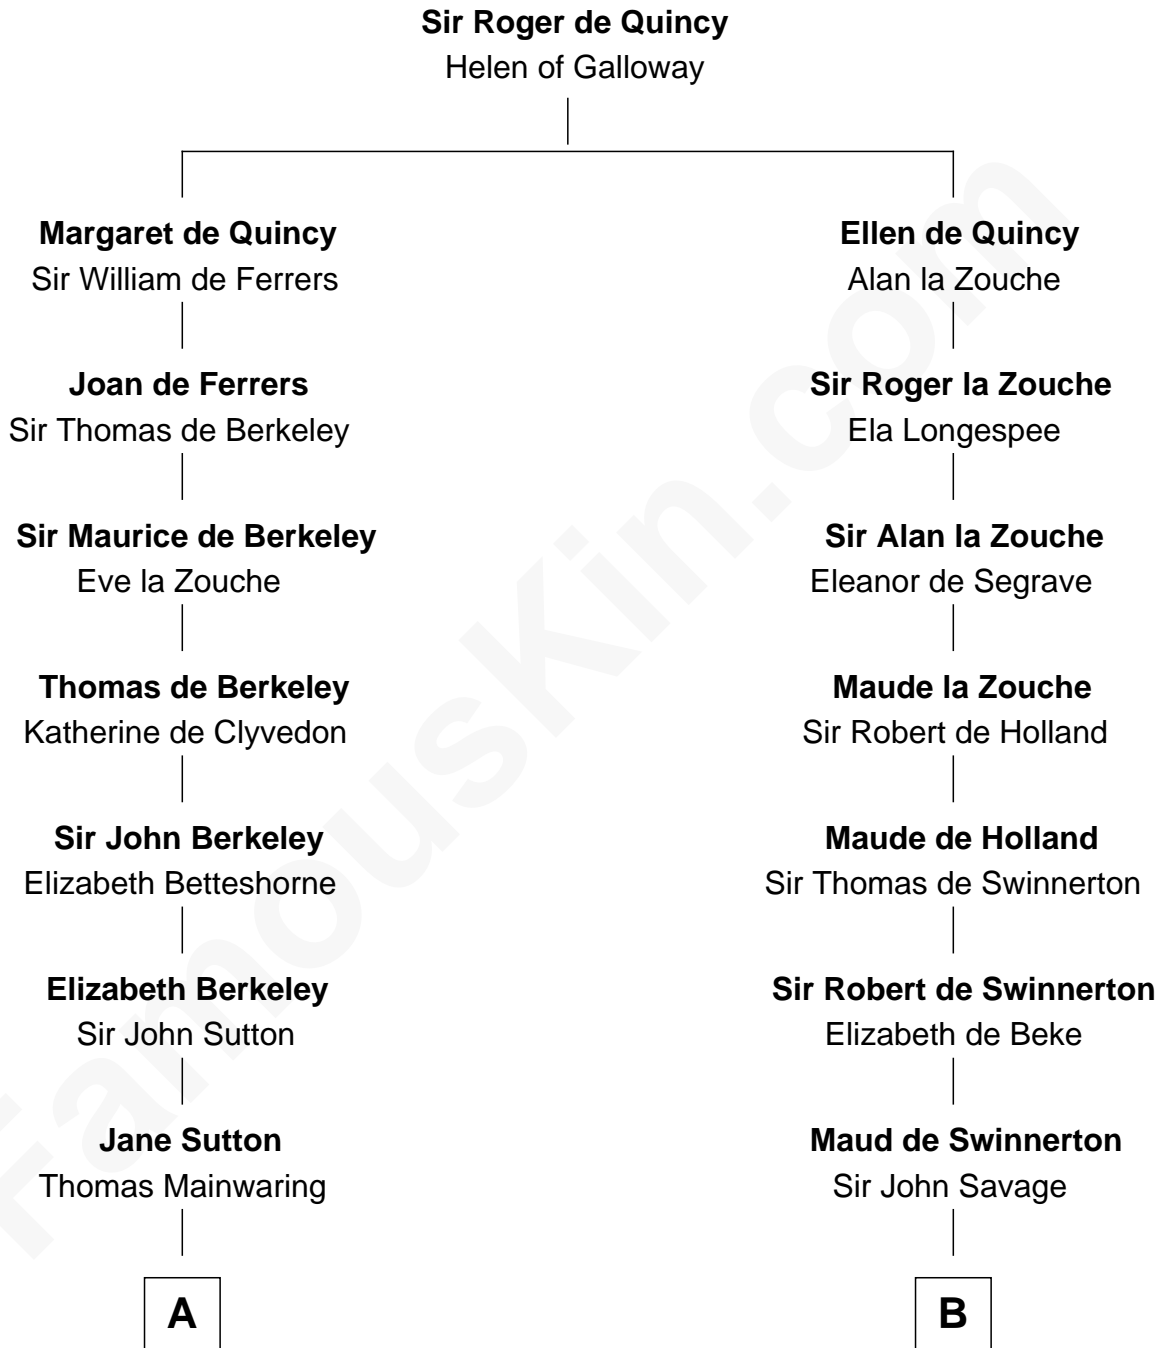

FamousKin.com Relationship Chart of John Adams Morgan

1952 Olympic Sailing Gold Medalist

17th cousin 4 times removed of

Francis Lightfoot Lee

Signer of the Declaration of Independence

C

—
Charles F. Tracy

Louisa Kirkland

—
Frances Louisa Tracy

John Pierpont Morgan

—
John Pierpont Morgan

Jane Norton Grew

—
Henry Sturgis Morgan

Catherine Frances Lovering Adams

—
John Adams Morgan

Olympic Gold Medalist