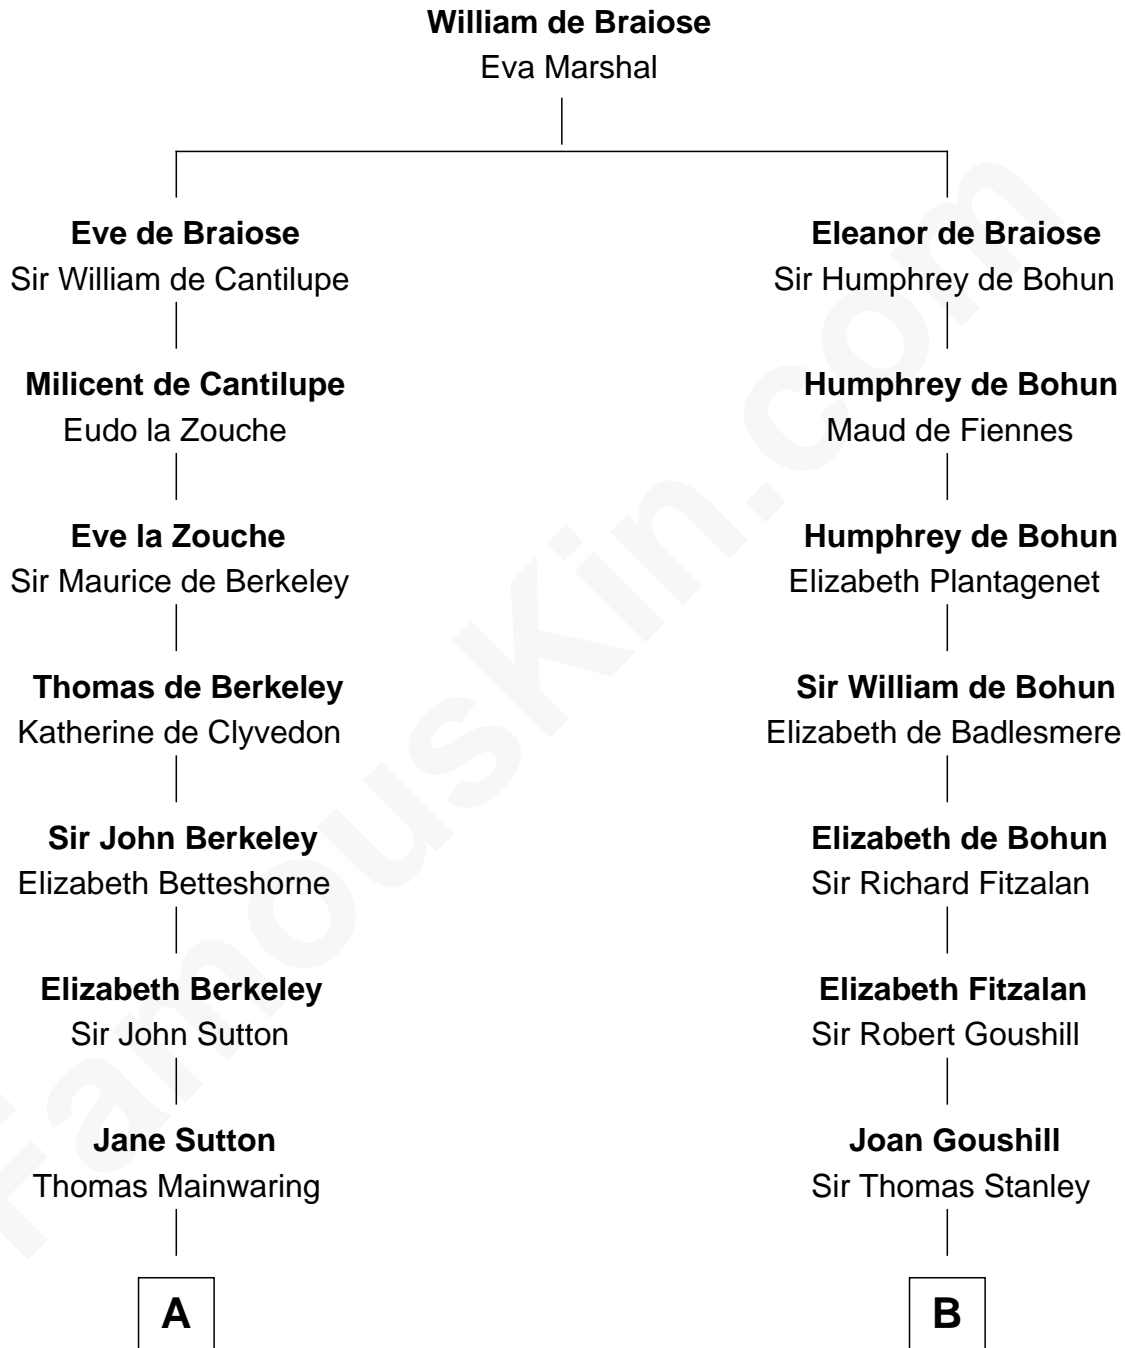

FamousKin.com Relationship Chart of John Adams Morgan

1952 Olympic Sailing Gold Medalist

16th cousin 5 times removed of

Francis Lightfoot Lee

Signer of the Declaration of Independence

C

—
Charles F. Tracy

Louisa Kirkland

—
Frances Louisa Tracy

John Pierpont Morgan

—
John Pierpont Morgan

Jane Norton Grew

—
Henry Sturgis Morgan

Catherine Frances Lovering Adams

—
John Adams Morgan

Olympic Gold Medalist