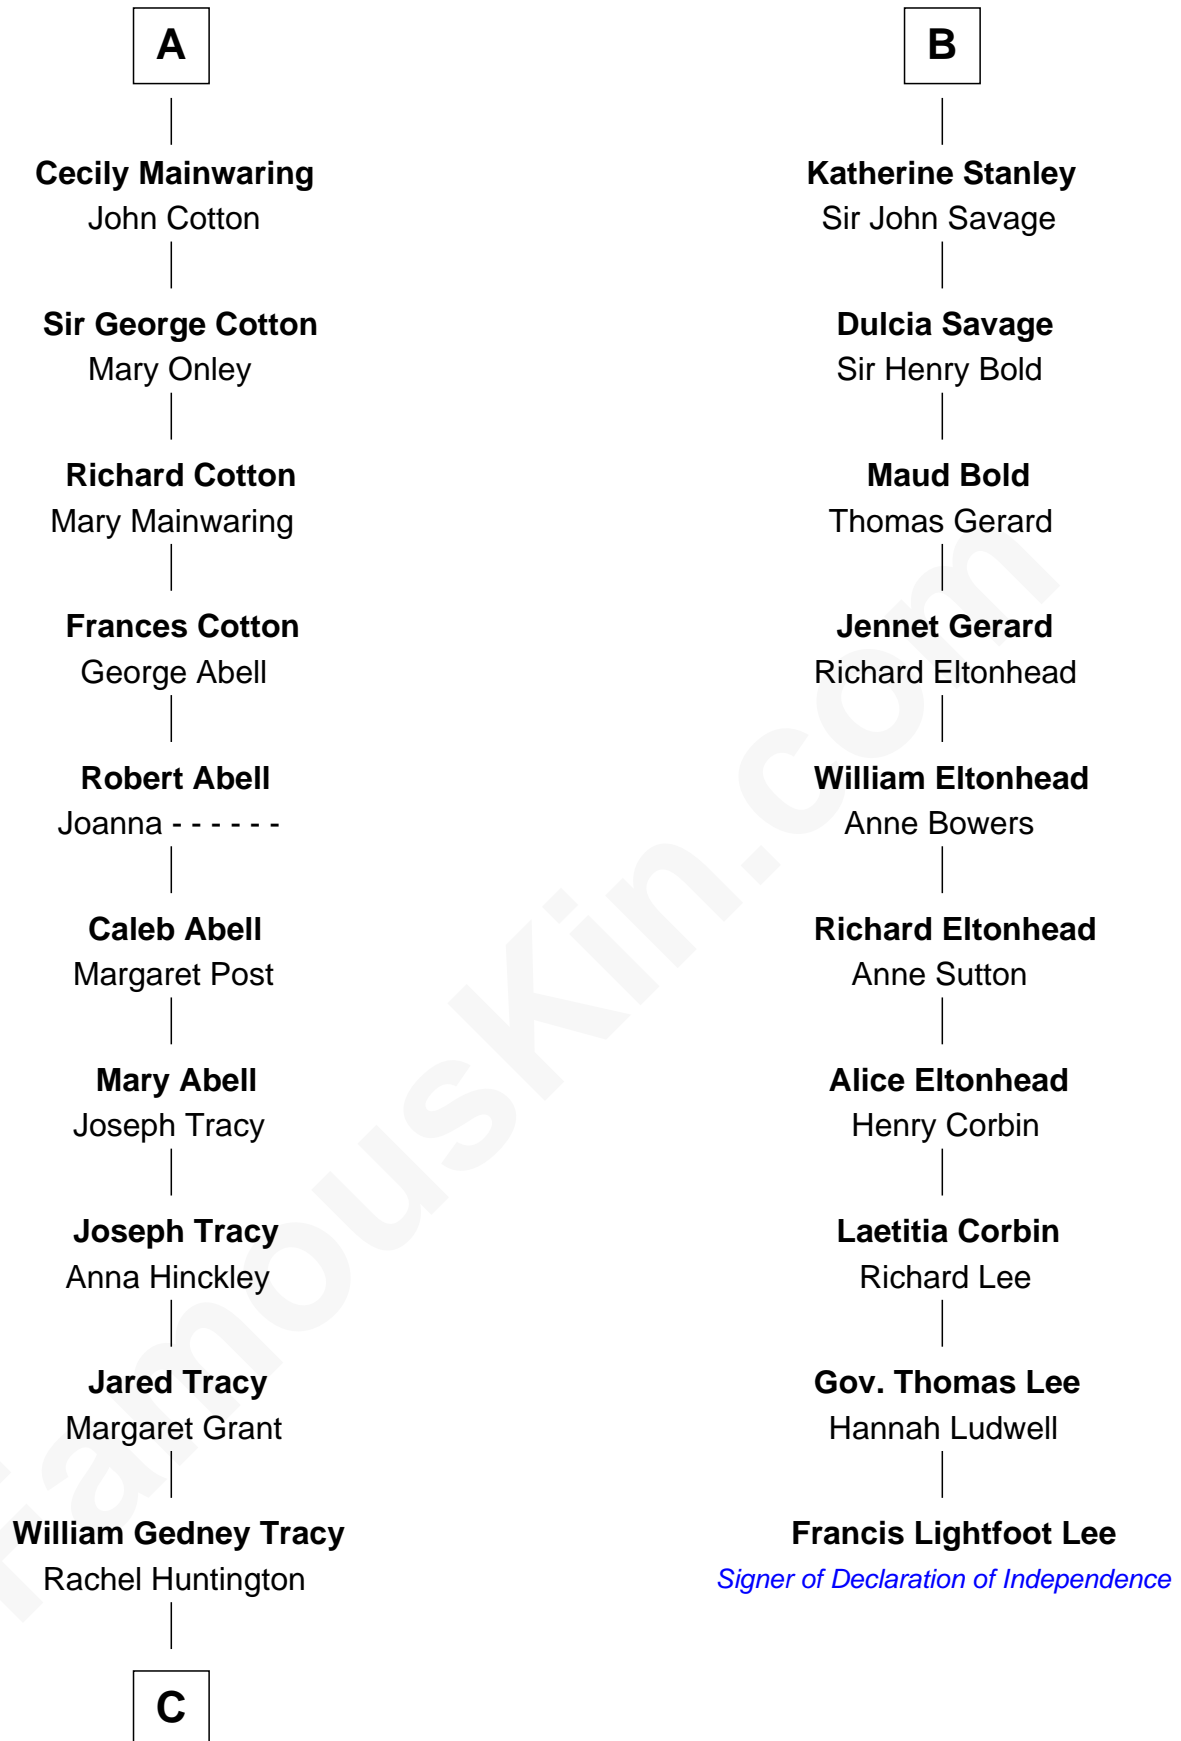

FamousKin.com Relationship Chart of John Adams Morgan

1952 Olympic Sailing Gold Medalist

16th cousin 5 times removed of

Francis Lightfoot Lee

Signer of the Declaration of Independence

C

—
Charles F. Tracy

Louisa Kirkland

—
Frances Louisa Tracy

John Pierpont Morgan

—
John Pierpont Morgan

Jane Norton Grew

—
Henry Sturgis Morgan

Catherine Frances Lovering Adams

—
John Adams Morgan

Olympic Gold Medalist