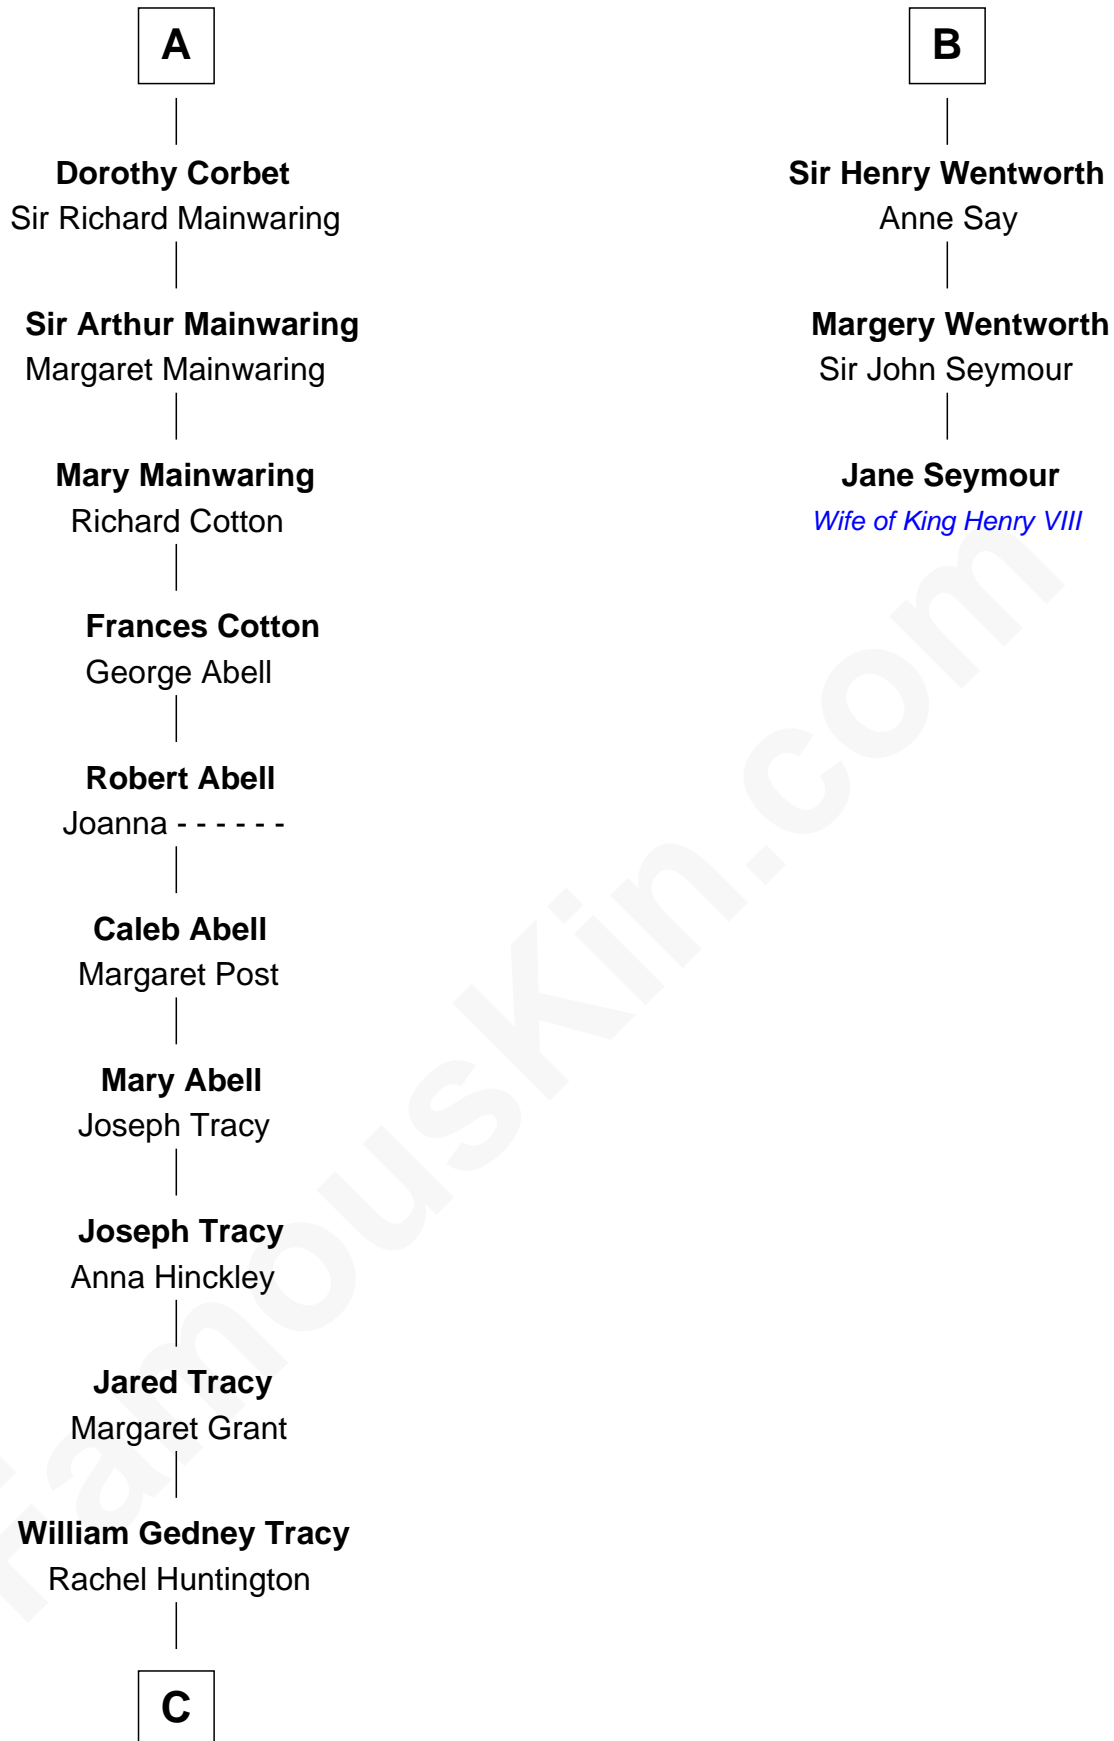

# FamousKin.com Relationship Chart of

**John Adams Morgan**  
1952 Olympic Sailing Gold Medalist

9th cousin 12 times removed of

**Jane Seymour**  
3rd Wife of King Henry VIII

**C**

**Charles F. Tracy**

Louisa Kirkland

**Frances Louisa Tracy**

John Pierpont Morgan

**John Pierpont Morgan**

Jane Norton Grew

**Henry Sturgis Morgan**

Catherine Frances Lovering Adams

**John Adams Morgan**

*Olympic Gold Medalist*