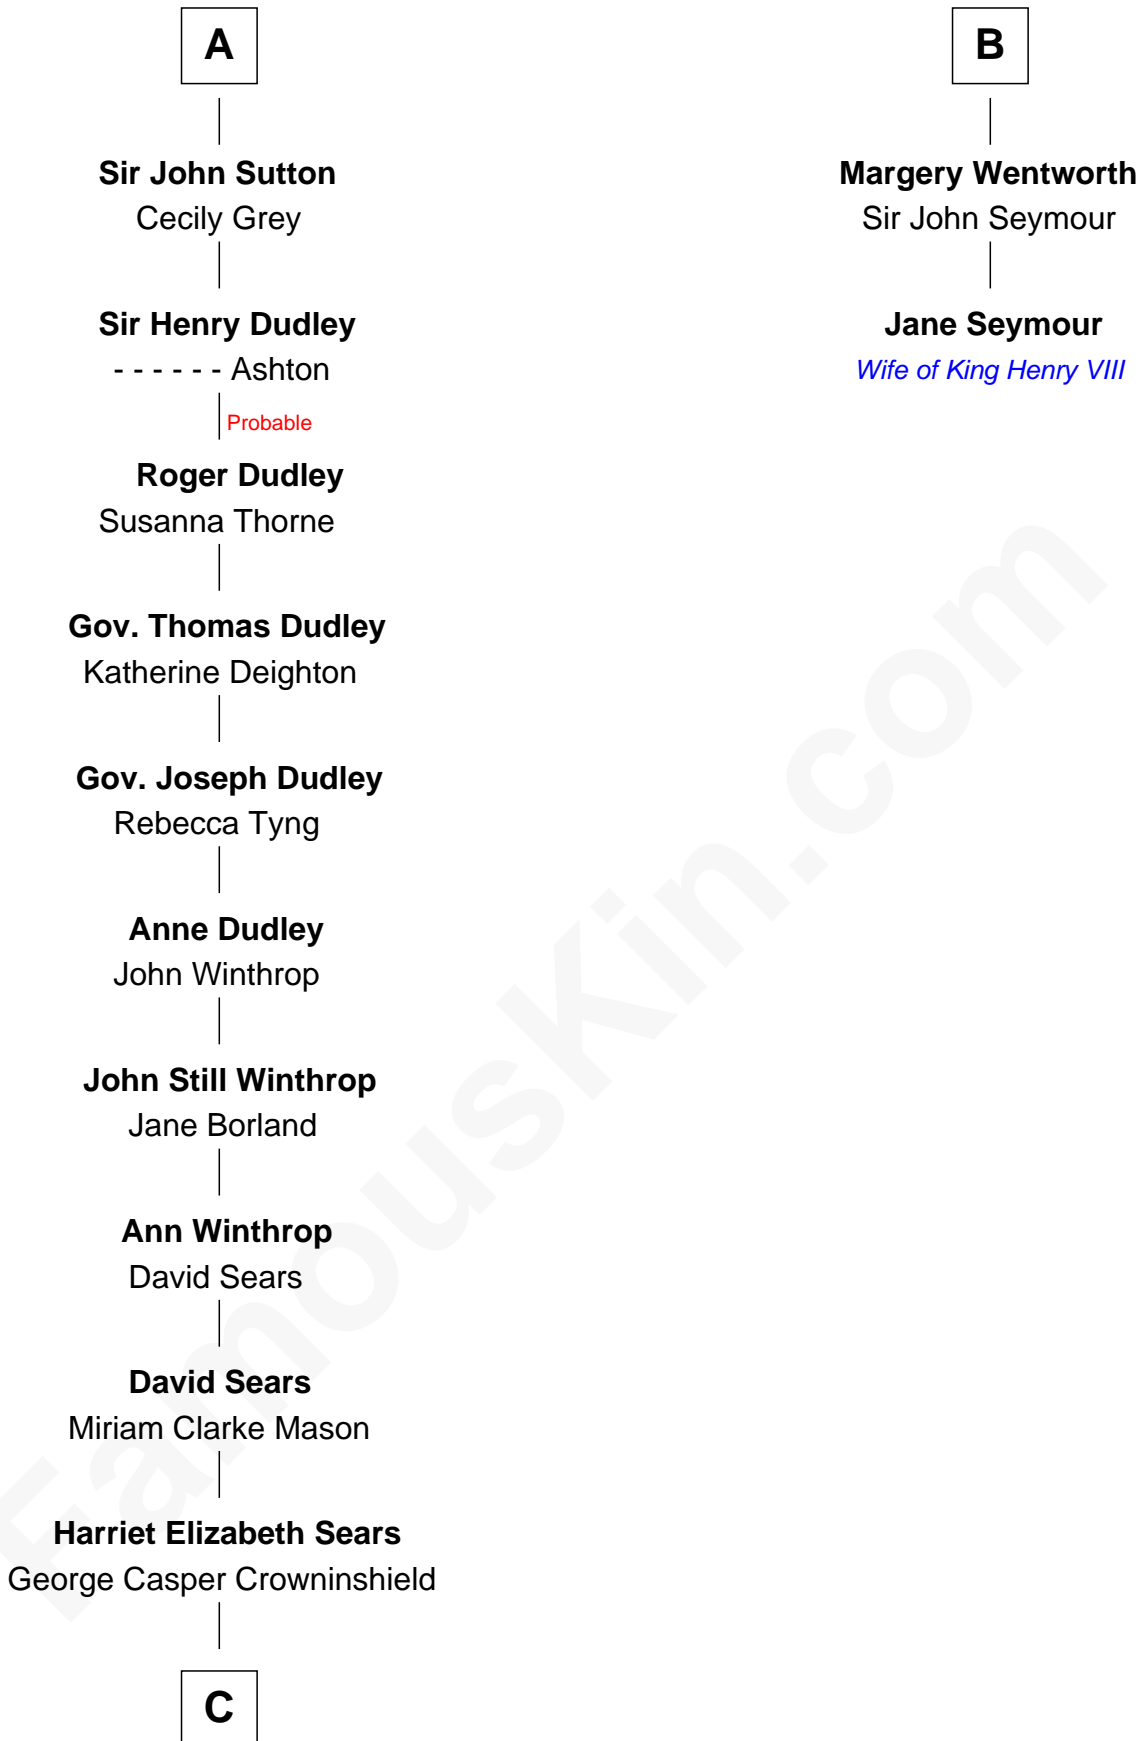

# FamousKin.com Relationship Chart of

**John Adams Morgan**  
*1952 Olympic Sailing Gold Medalist*

8th cousin 12 times removed of

**Jane Seymour**  
*3rd Wife of King Henry VIII*

**C**

—  
**Frances Cadwallader Crowninshield**

John Quincy Adams

—  
**Charles Francis Adams**

Frances Lovering

—  
**Catherine Frances Lovering Adams**

Henry Sturgis Morgan

—  
**John Adams Morgan**

*Olympic Gold Medalist*

FamousKin.com