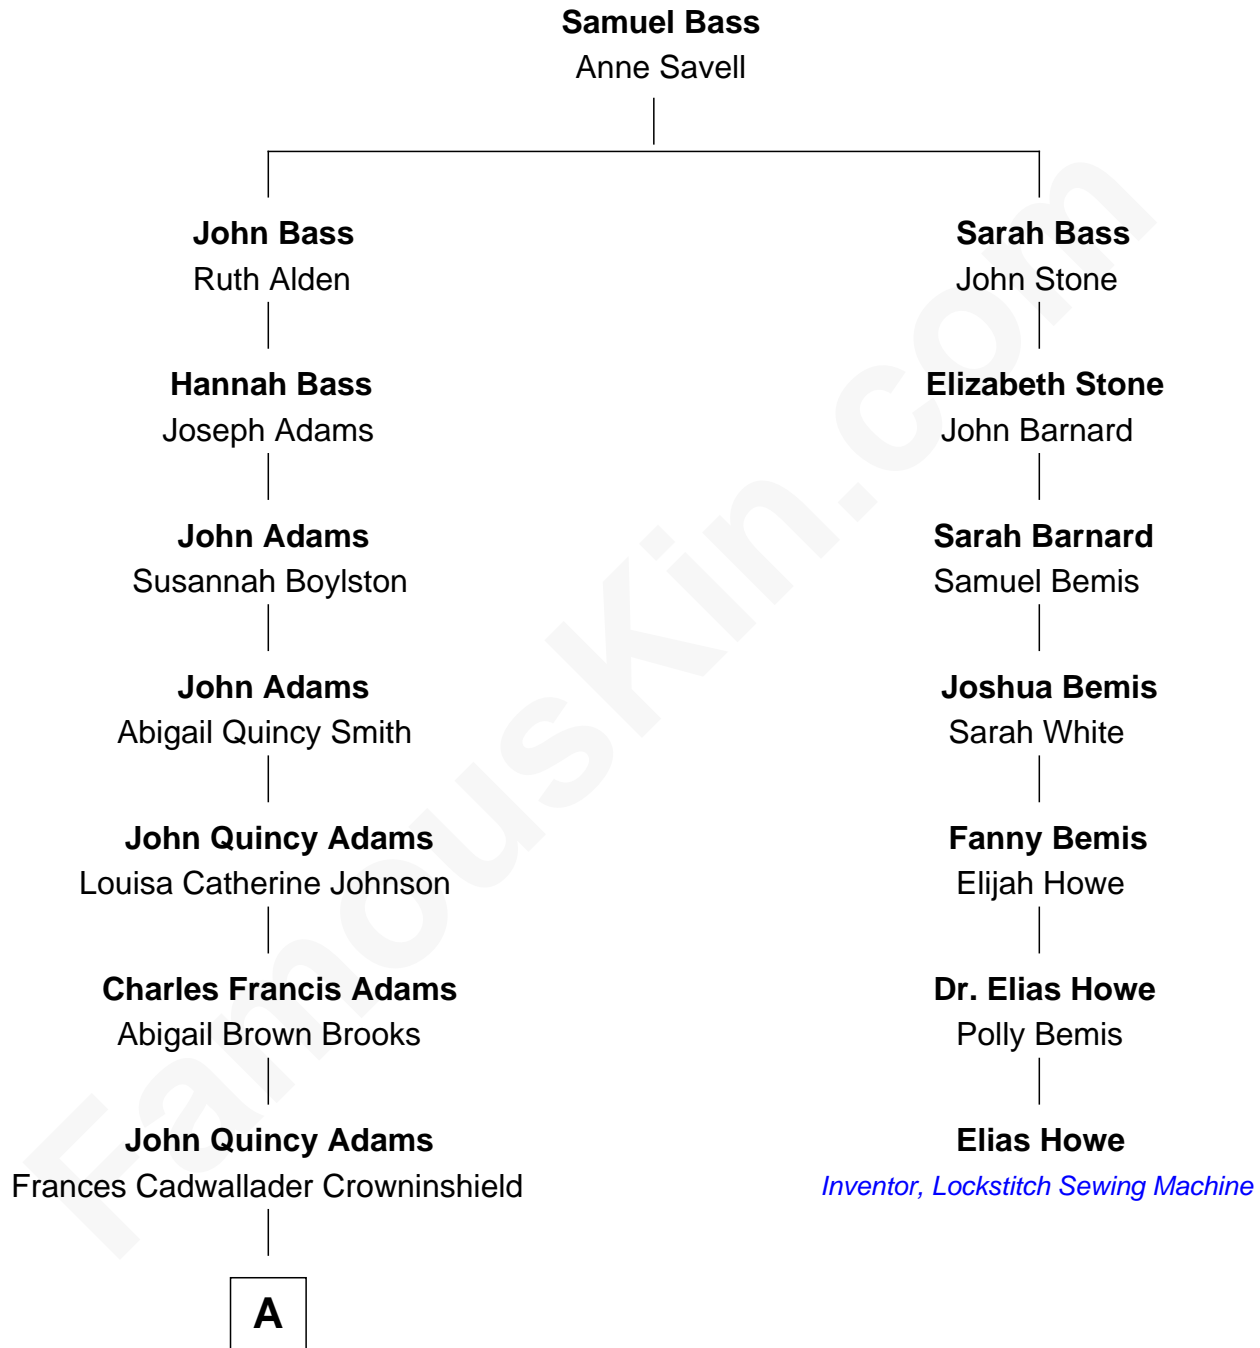

# FamousKin.com Relationship Chart of

**John Adams Morgan**  
*1952 Olympic Sailing Gold Medalist*

6th cousin 3 times removed of

**Elias Howe**  
*Inventor, Lockstitch Sewing Machine*

**A**

Charles Francis Adams

Frances Lovering

Catherine Frances Lovering Adams

Henry Sturgis Morgan

John Adams Morgan

*Olympic Gold Medalist*

FamousKin.com