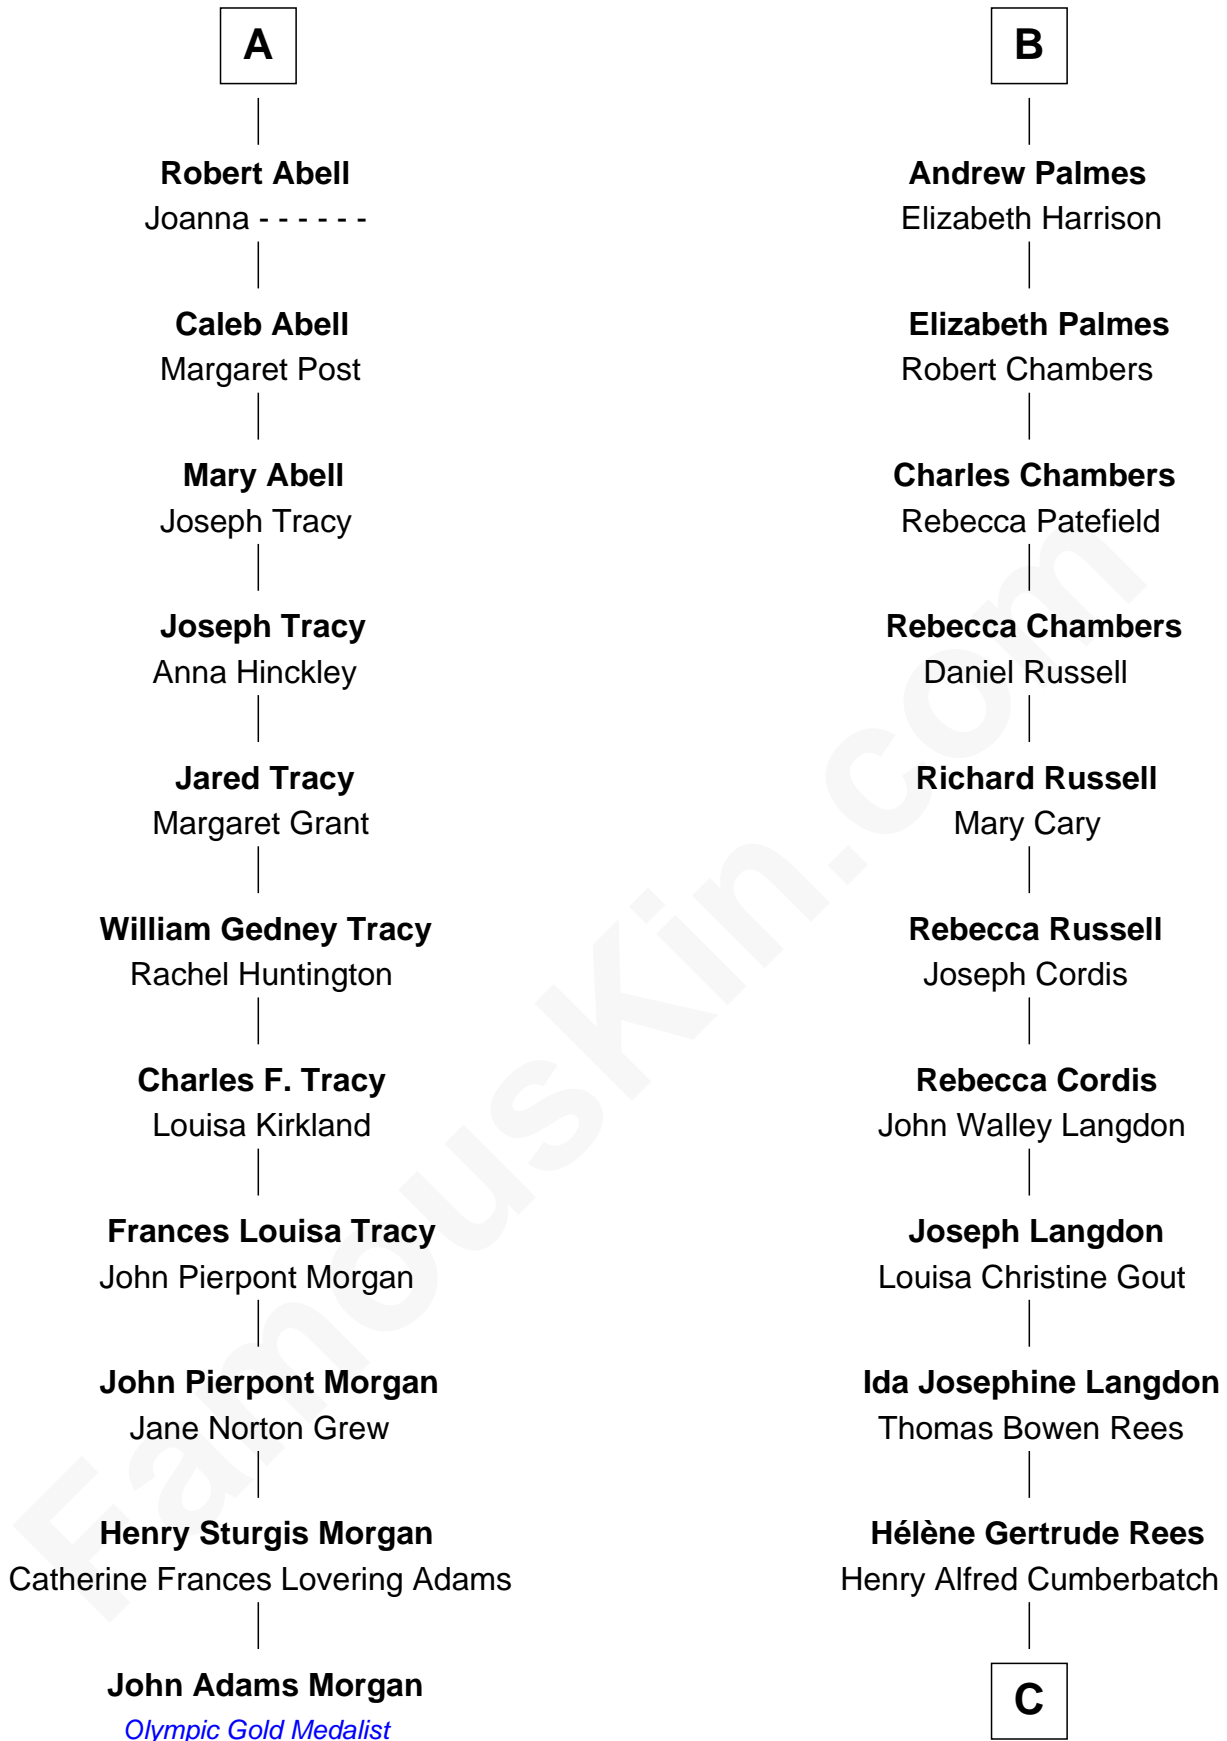

# FamousKin.com Relationship Chart of John Adams Morgan

1952 Olympic Sailing Gold Medalist

17th cousin 2 times removed of

**Benedict Cumberbatch**

Movie, Television and Stage Actor

**C**

**Henry Carlton Cumberbatch**

Pauline Ellen Laing Congdon

**Timothy Carlton Congdon Cumberbatch**

Wanda Ventham

**Benedict Cumberbatch**

*Movie, Television and Stage Actor*

FamousKin.com