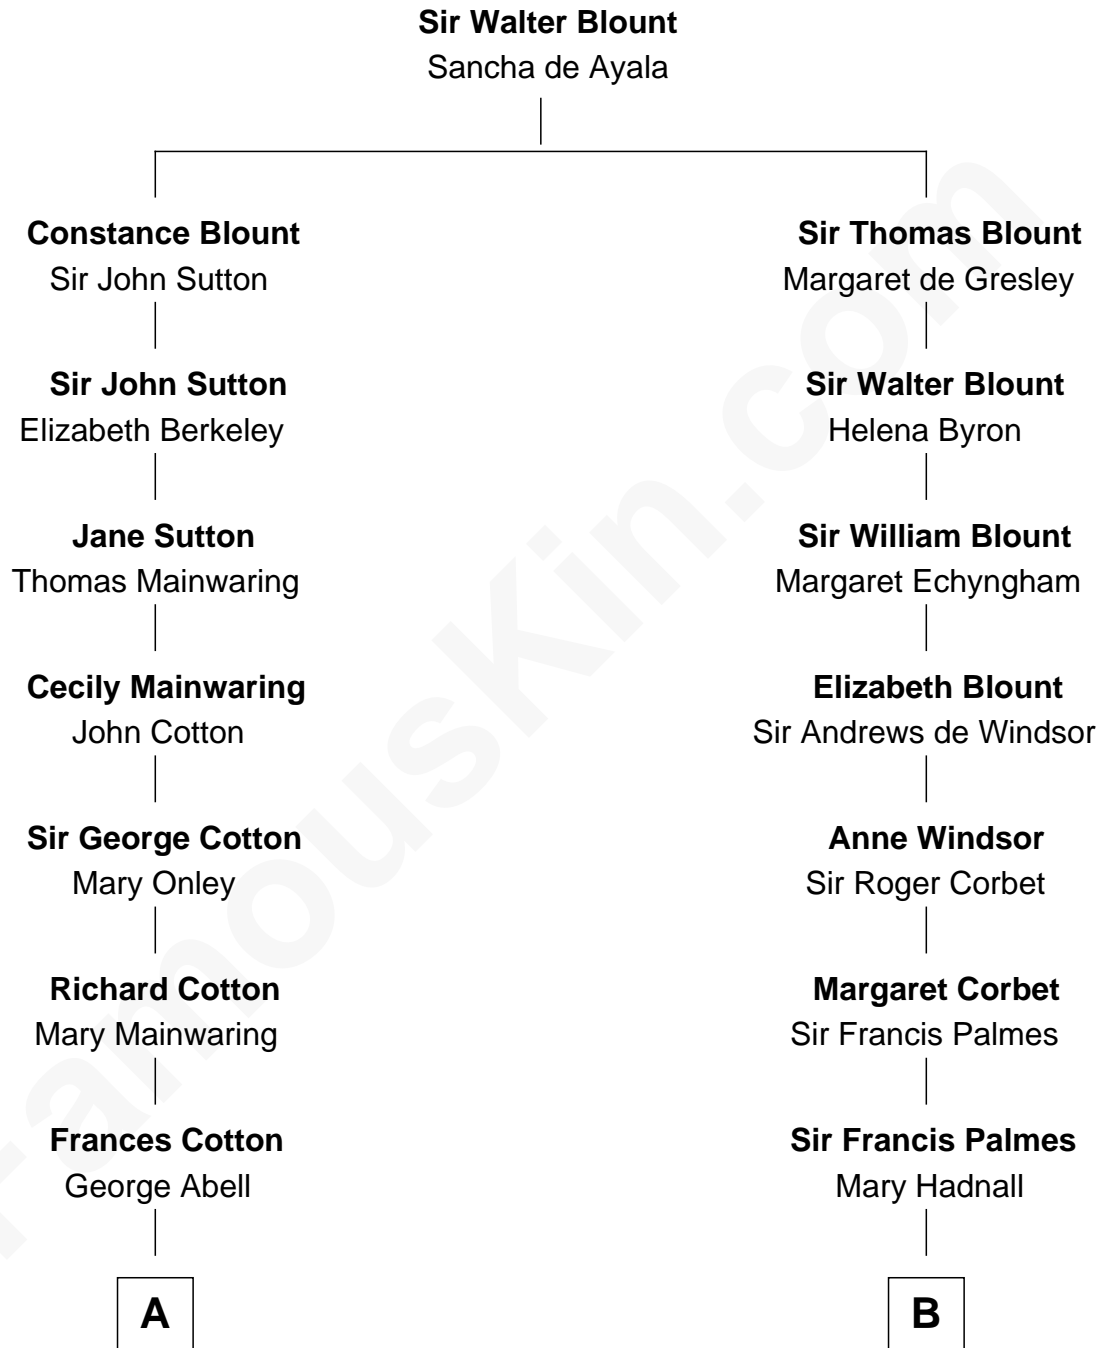

# FamousKin.com Relationship Chart of John Adams Morgan

1952 Olympic Sailing Gold Medalist

17th cousin 2 times removed of

**Benedict Cumberbatch**

Movie, Television and Stage Actor

**C**

**Henry Carlton Cumberbatch**

Pauline Ellen Laing Congdon

**Timothy Carlton Congdon Cumberbatch**

Wanda Ventham

**Benedict Cumberbatch**

*Movie, Television and Stage Actor*

FamousKin.com