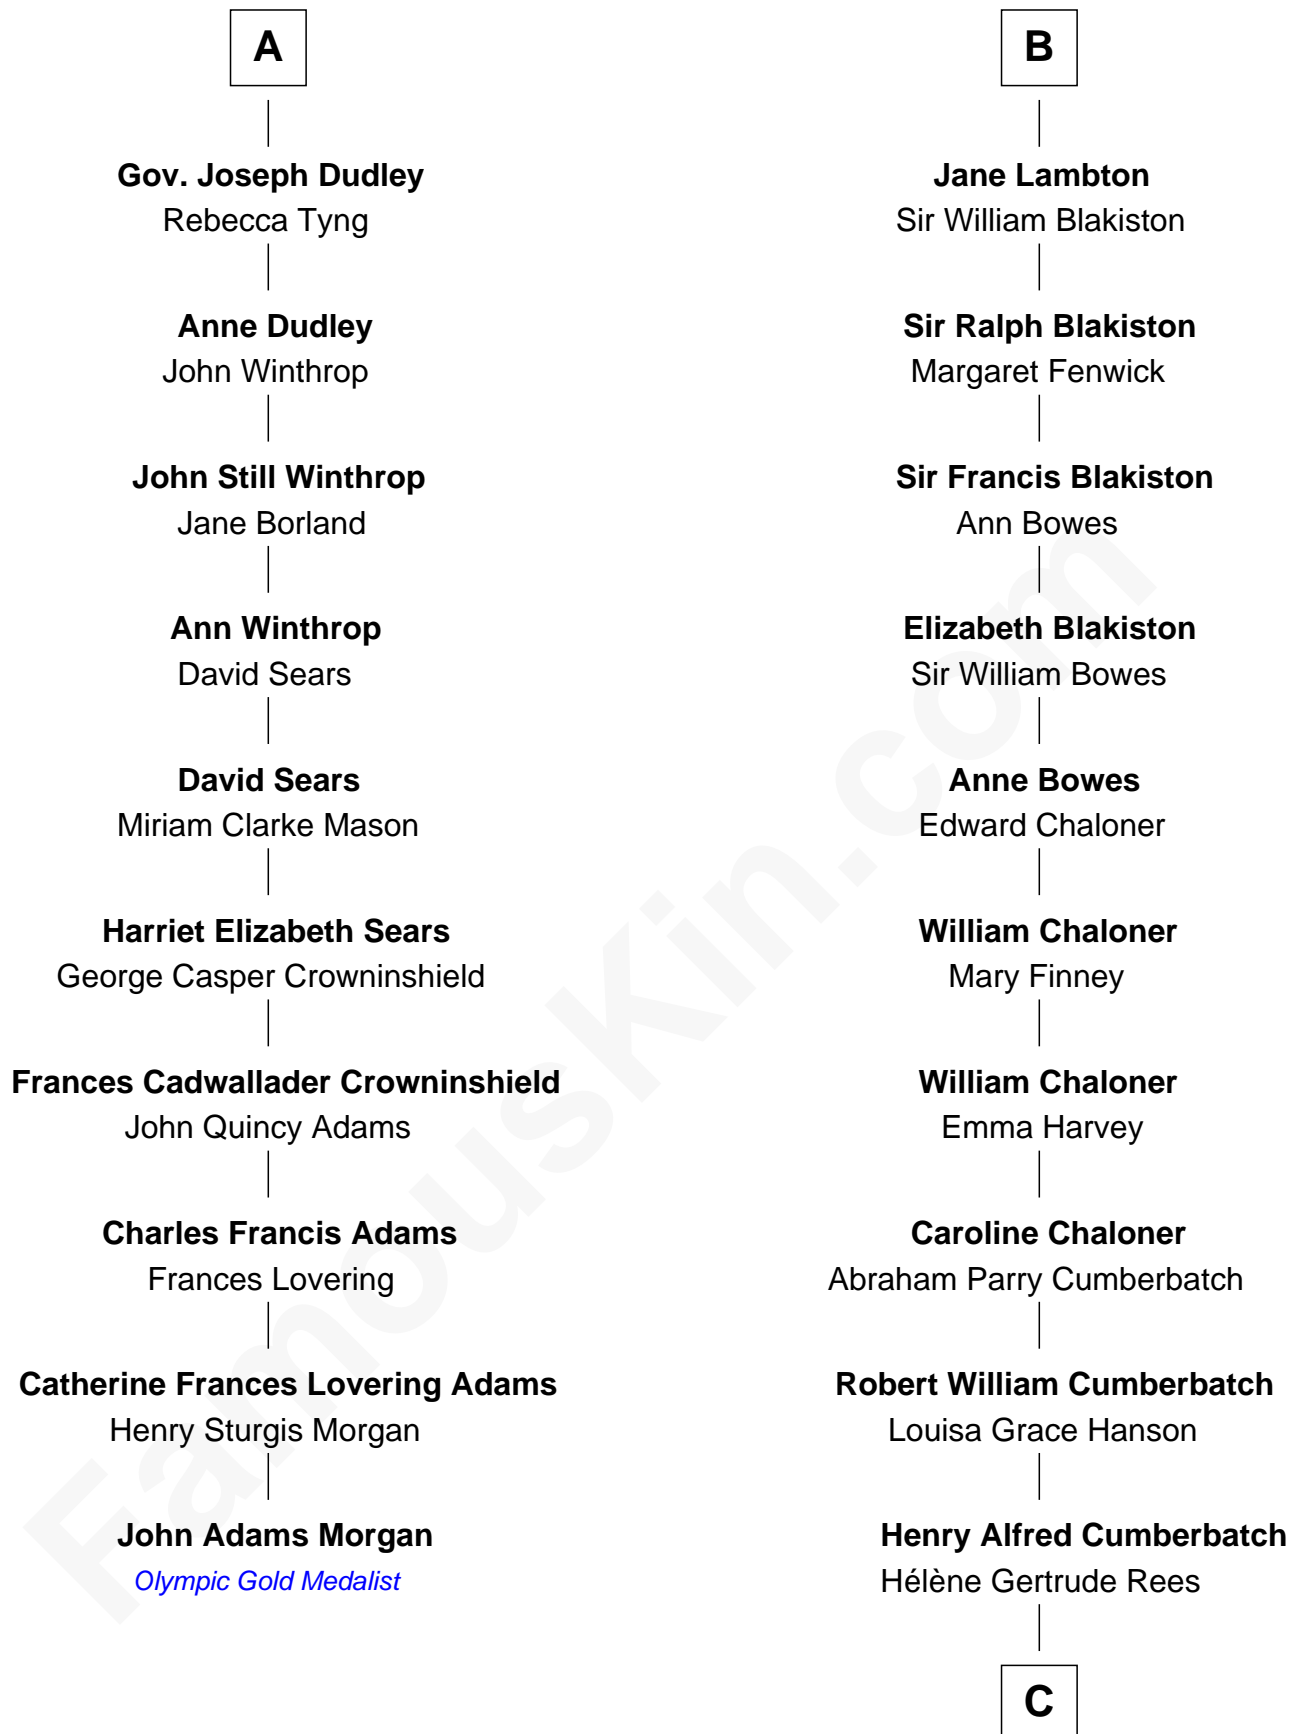

# FamousKin.com Relationship Chart of

**John Adams Morgan**  
1952 Olympic Sailing Gold Medalist

16th cousin 3 times removed of

**Benedict Cumberbatch**  
Movie, Television and Stage Actor

C

**Henry Carlton Cumberbatch**

Pauline Ellen Laing Congdon

**Timothy Carlton Congdon Cumberbatch**

Wanda Ventham

**Benedict Cumberbatch**

*Movie, Television and Stage Actor*

FamousKin.com