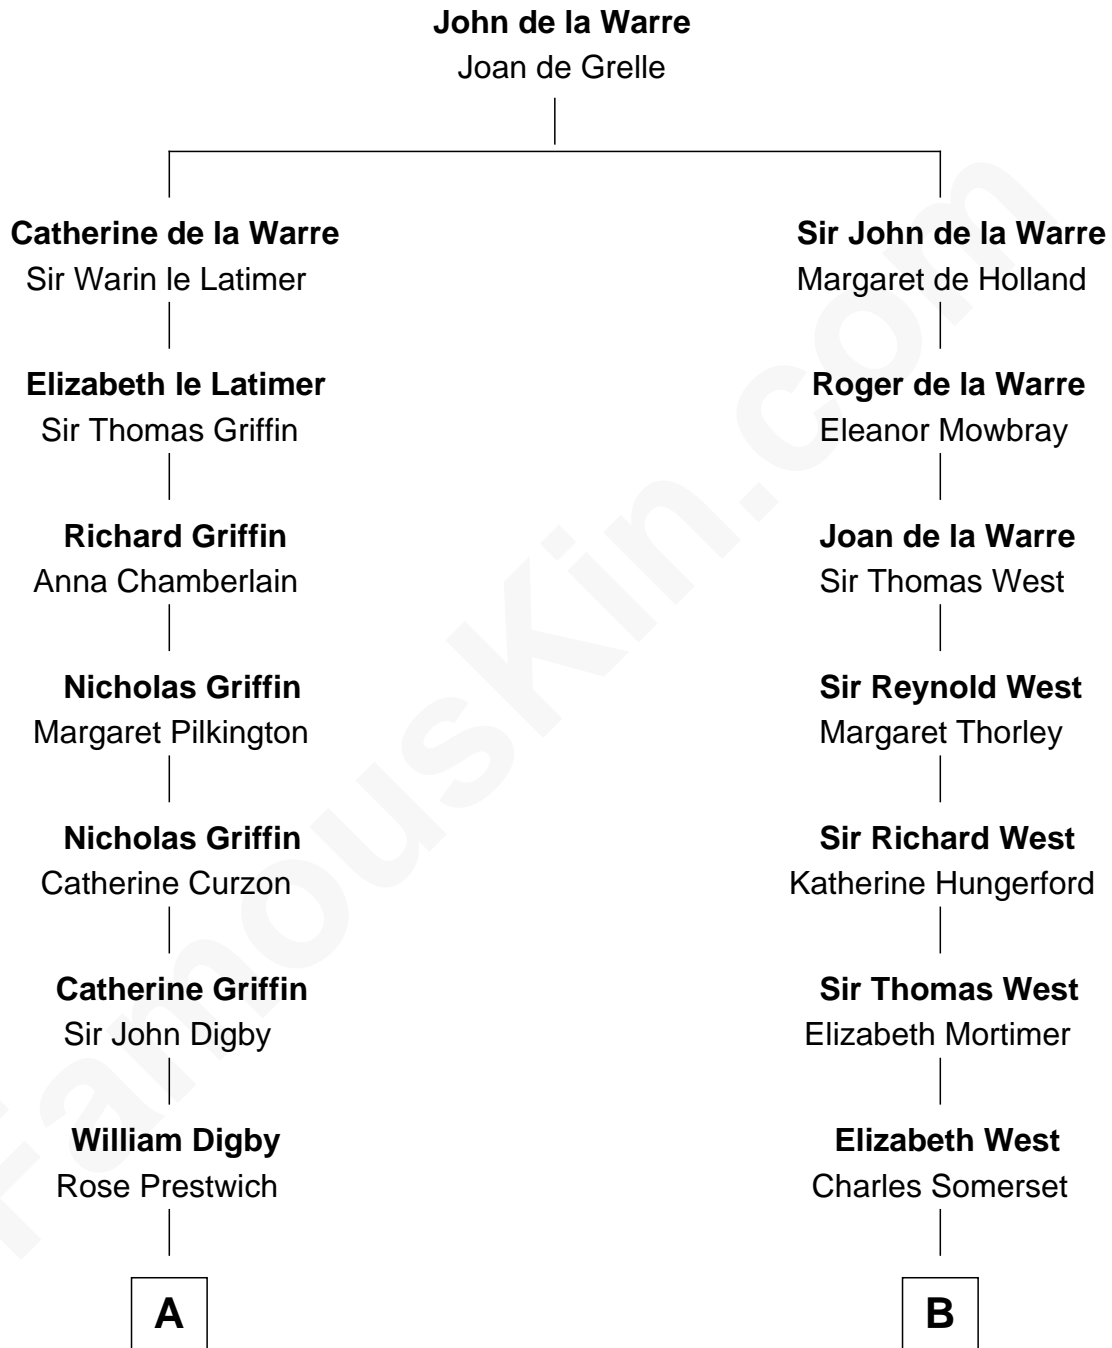

FamousKin.com Relationship Chart of

John Adams Morgan
1952 Olympic Sailing Gold Medalist

20th cousin 1 time removed of

Benedict Cumberbatch
Movie, Television and Stage Actor

C

John Pierpont Morgan

Frances Louisa Tracy

John Pierpont Morgan

Jane Norton Grew

Henry Sturgis Morgan

Catherine Frances Lovering Adams

John Adams Morgan

Olympic Gold Medalist

D

Robert William Cumberbatch