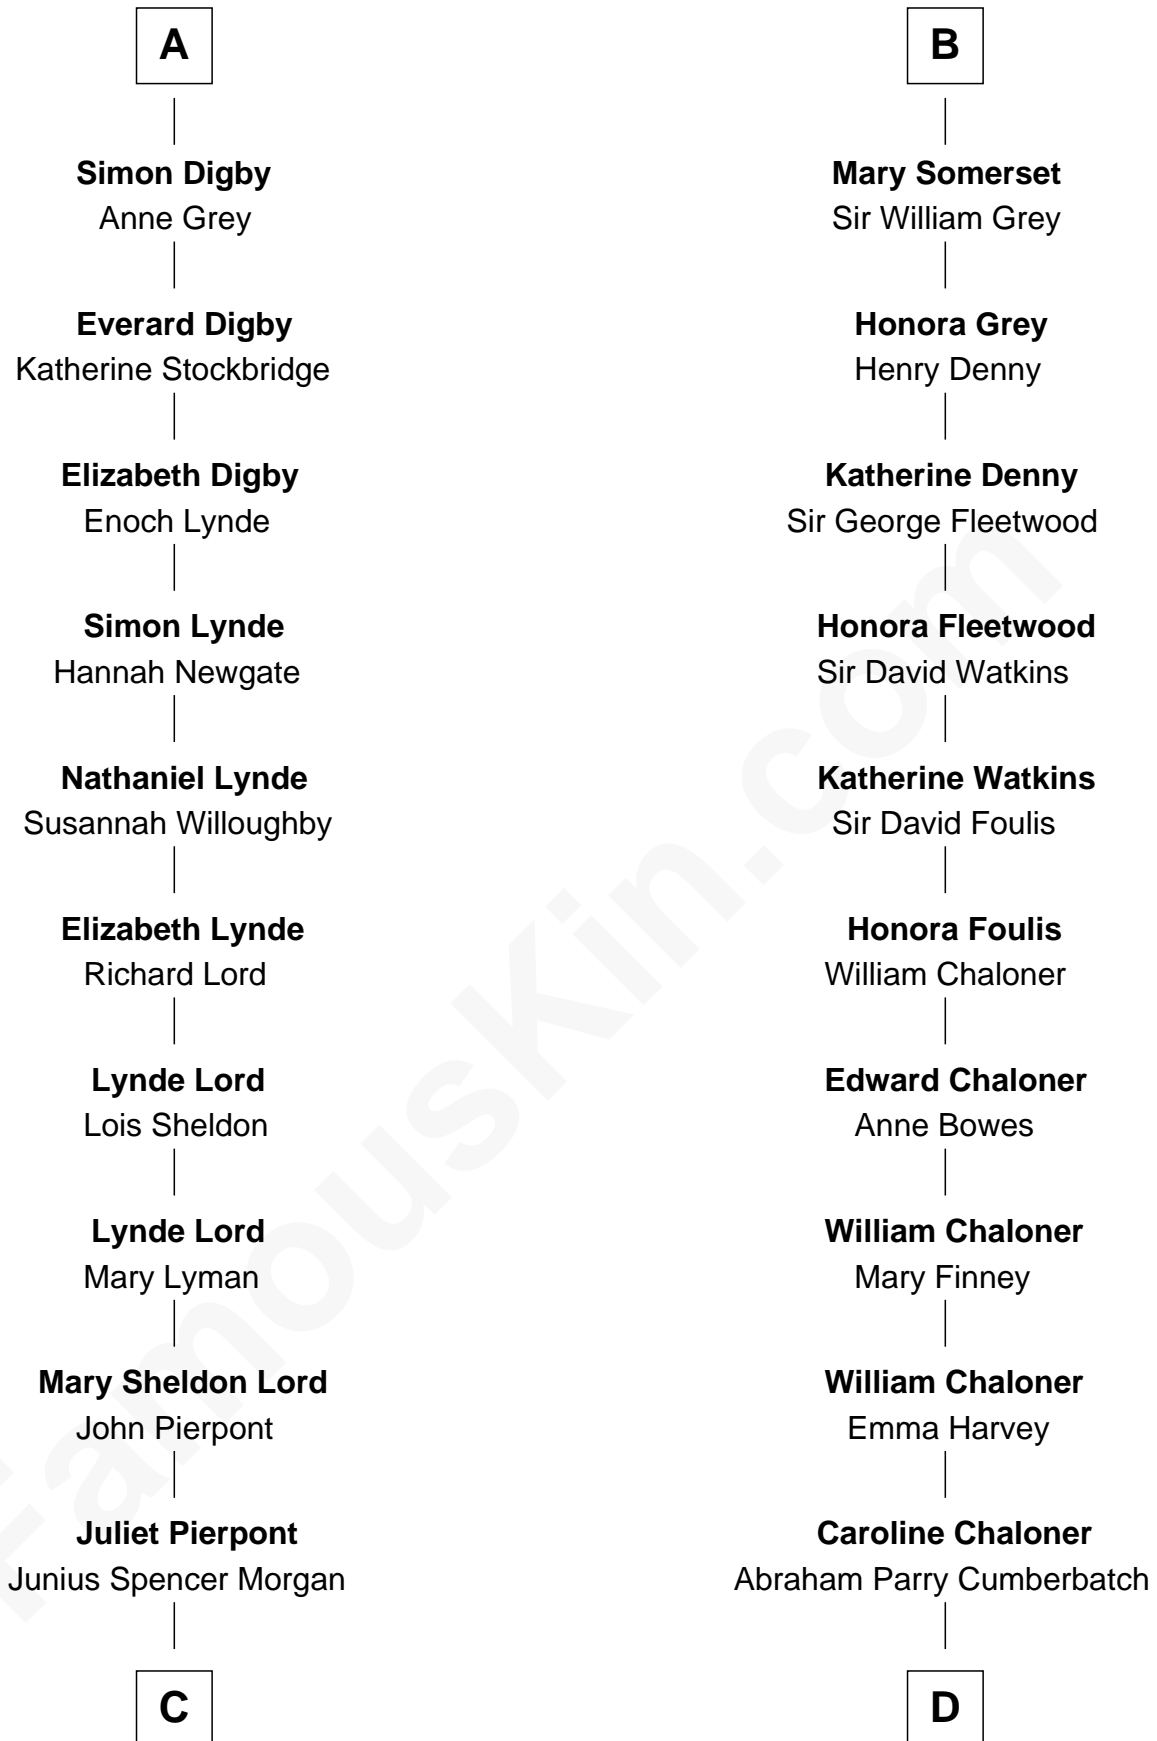

FamousKin.com Relationship Chart of

John Adams Morgan
1952 Olympic Sailing Gold Medalist

20th cousin 1 time removed of

Benedict Cumberbatch
Movie, Television and Stage Actor

C

John Pierpont Morgan

Frances Louisa Tracy

John Pierpont Morgan

Jane Norton Grew

Henry Sturgis Morgan

Catherine Frances Lovering Adams

John Adams Morgan

Olympic Gold Medalist

D

Robert William Cumberbatch

Louisa Grace Hanson

Henry Alfred Cumberbatch

Hélène Gertrude Rees

Henry Carlton Cumberbatch

Pauline Ellen Laing Congdon

Timothy Carlton Congdon Cumberbatch

Wanda Ventham

Benedict Cumberbatch