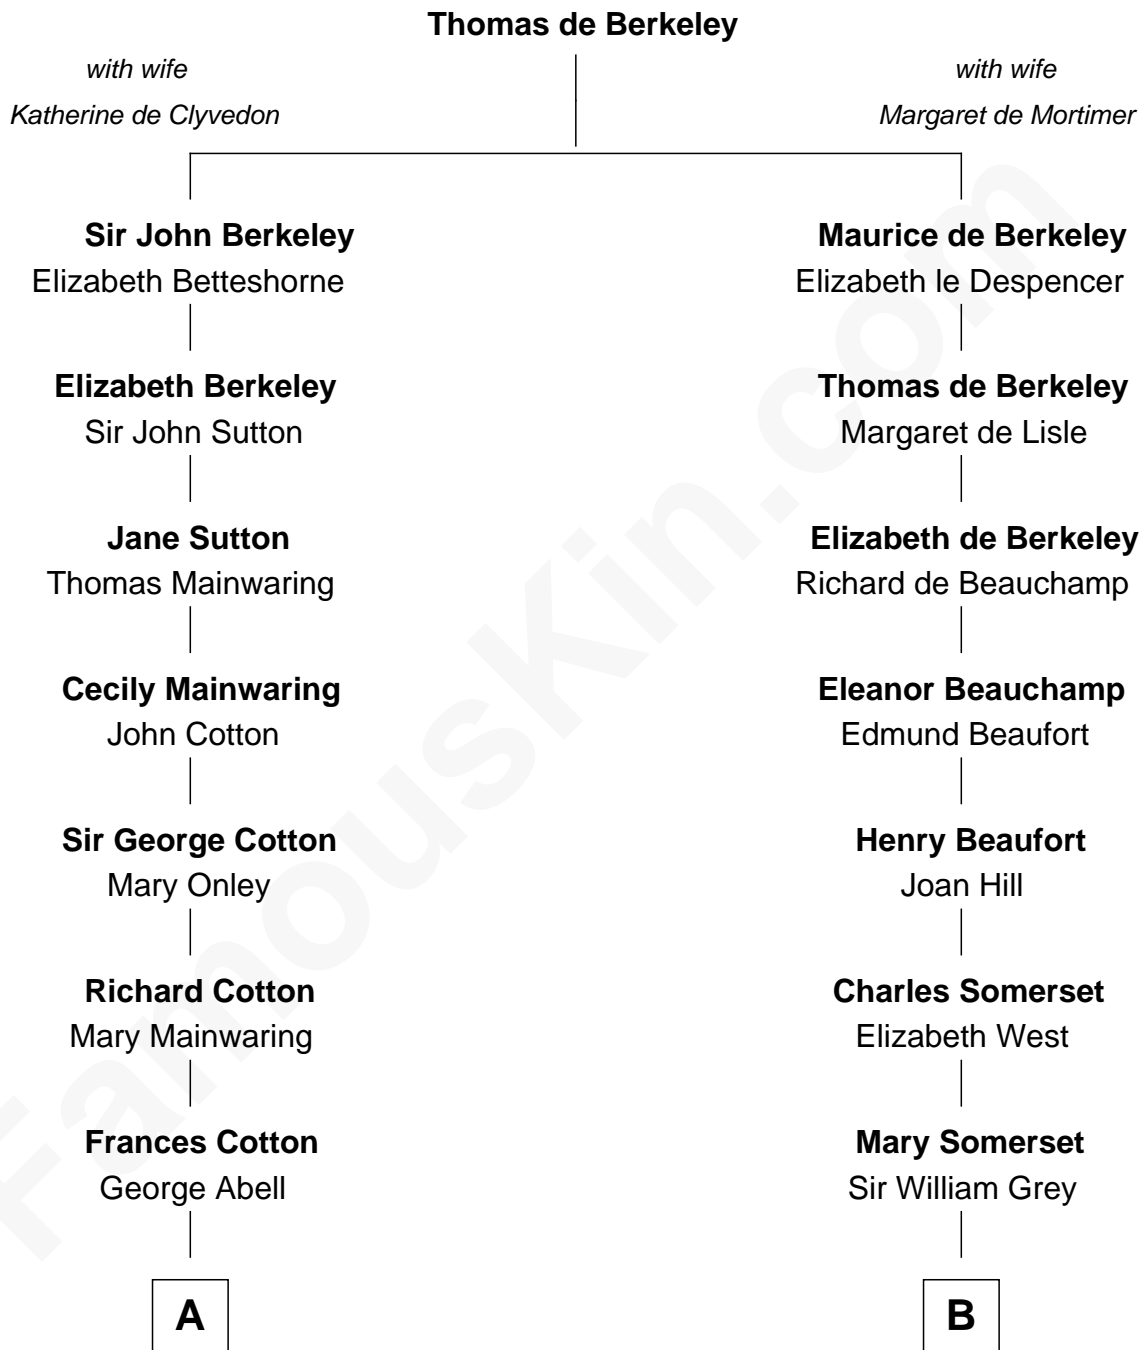

FamousKin.com Relationship Chart of John Adams Morgan

1952 Olympic Sailing Gold Medalist

17th cousin 3 times removed of

Benedict Cumberbatch
Movie, Television and Stage Actor

C

Henry Alfred Cumberbatch

Hélène Gertrude Rees

Henry Carlton Cumberbatch

Pauline Ellen Laing Congdon

Timothy Carlton Congdon Cumberbatch

Wanda Ventham

Benedict Cumberbatch

Movie, Television and Stage Actor