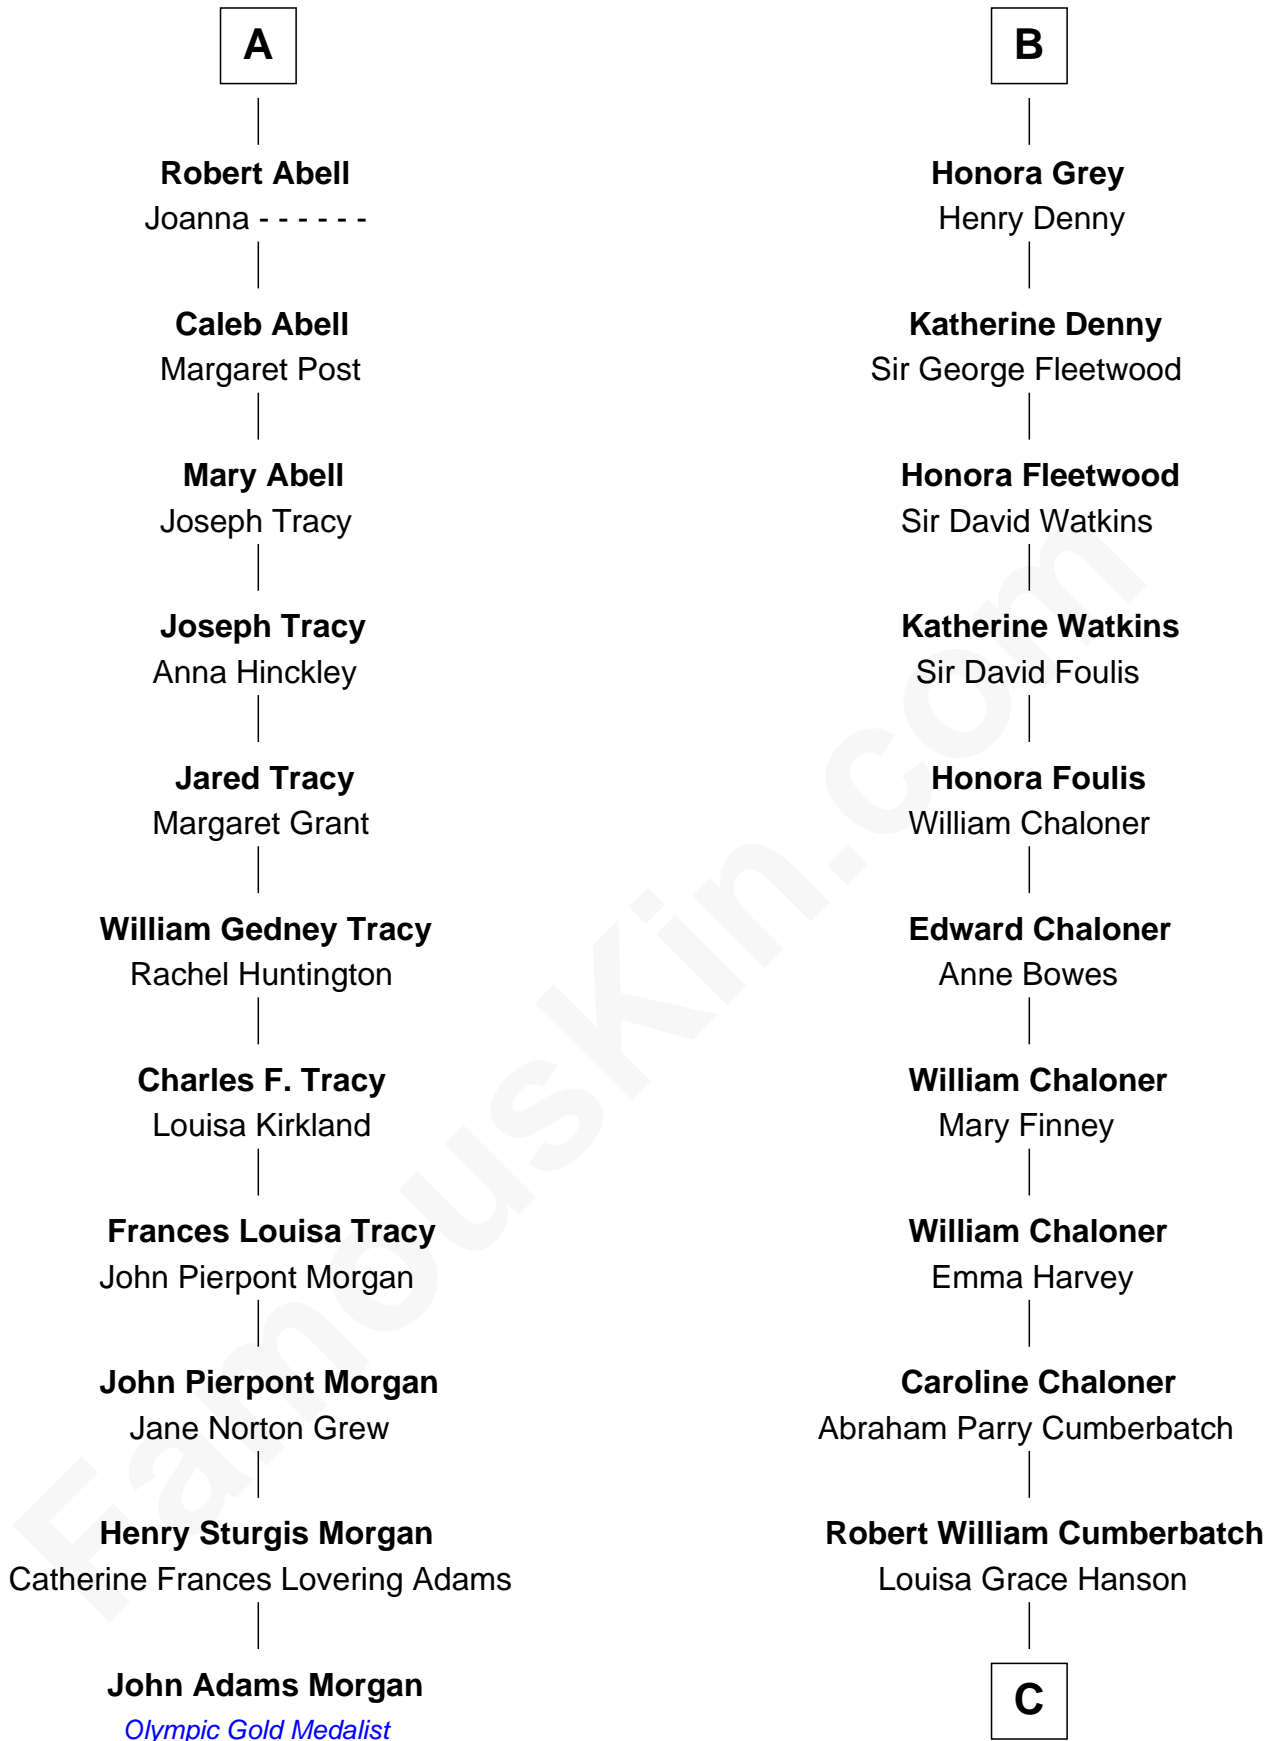

FamousKin.com Relationship Chart of John Adams Morgan

1952 Olympic Sailing Gold Medalist

17th cousin 3 times removed of

Benedict Cumberbatch
Movie, Television and Stage Actor

C

Henry Alfred Cumberbatch

Hélène Gertrude Rees