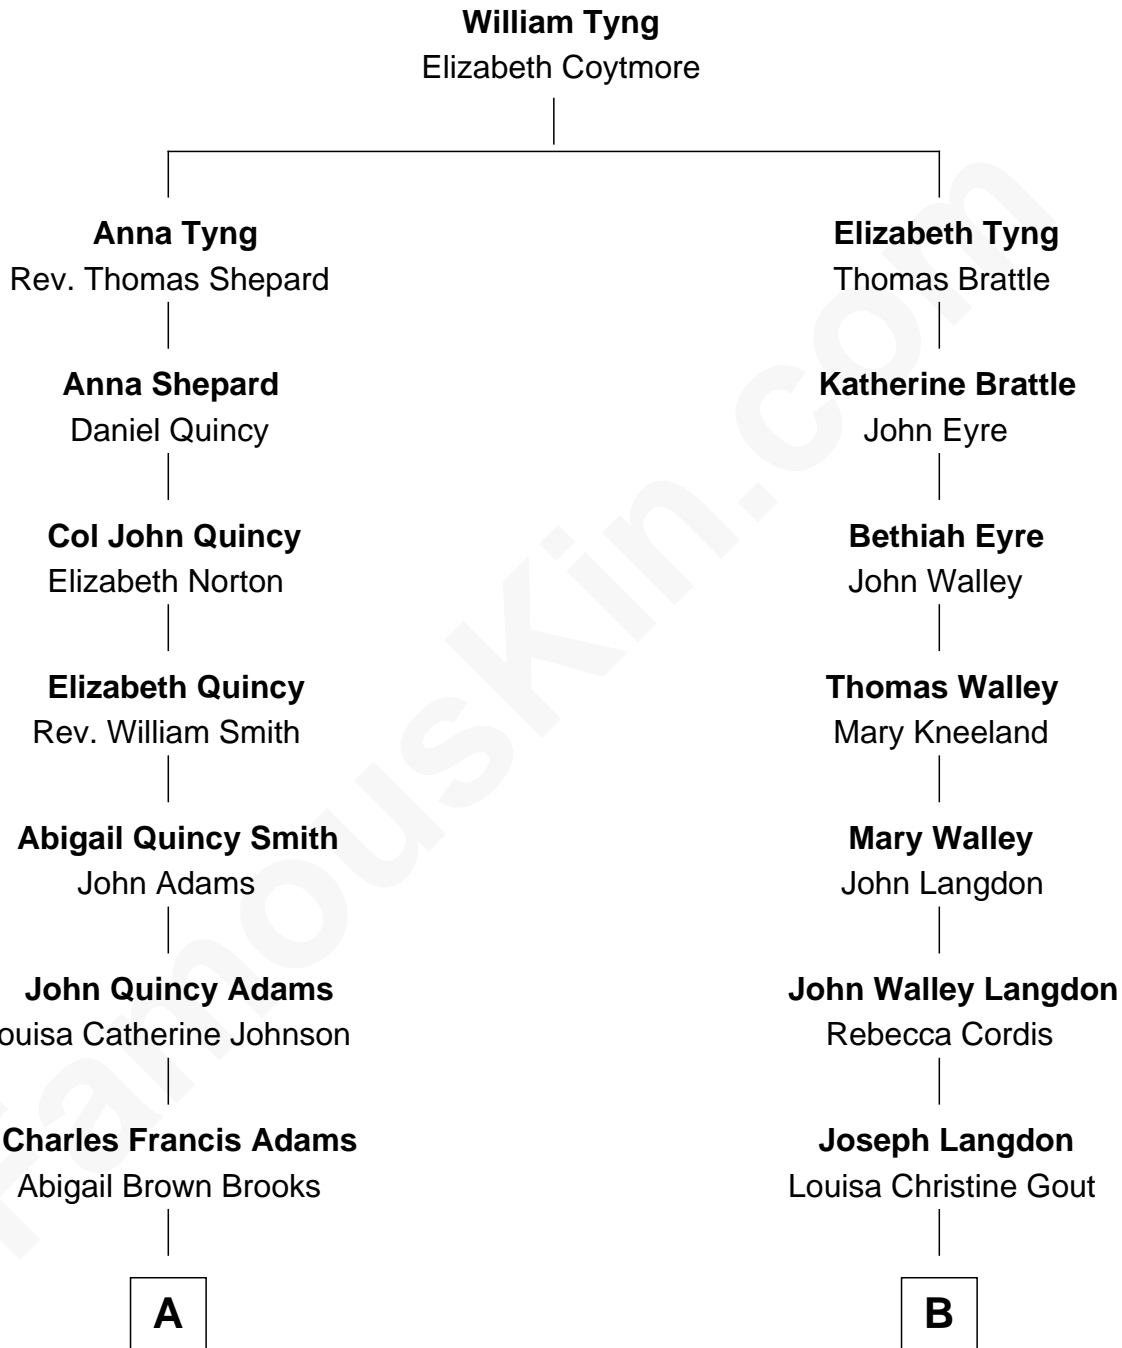

FamousKin.com

Relationship Chart of

John Adams Morgan

1952 Olympic Sailing Gold Medalist

10th cousin 1 time removed of

Benedict Cumberbatch

Movie, Television and Stage Actor