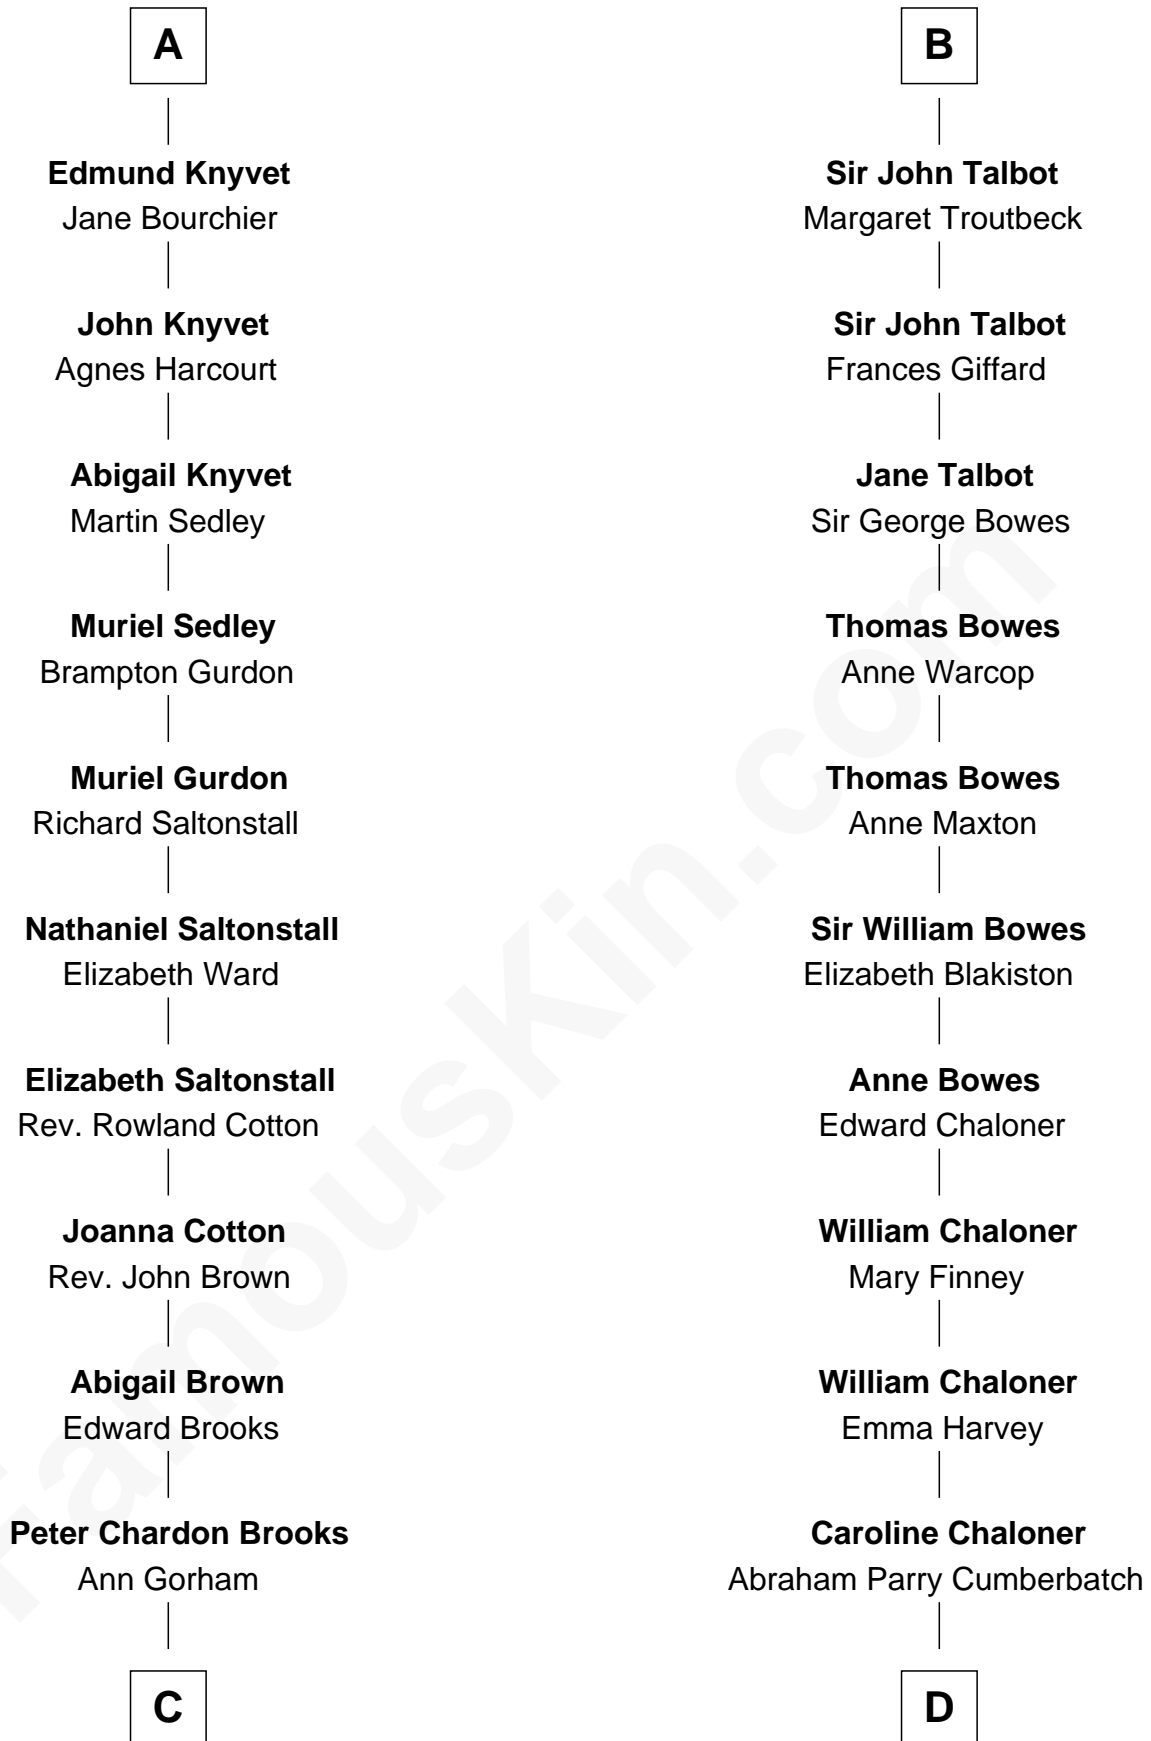

FamousKin.com

Relationship Chart of

John Adams Morgan
1952 Olympic Sailing Gold Medalist

21st cousin of

Benedict Cumberbatch
Movie, Television and Stage Actor

C

Abigail Brown Brooks

Charles Francis Adams

John Quincy Adams

Frances Cadwallader Crowninshield

Charles Francis Adams

Frances Lovering

Catherine Frances Lovering Adams

Henry Sturgis Morgan

John Adams Morgan

Olympic Gold Medalist