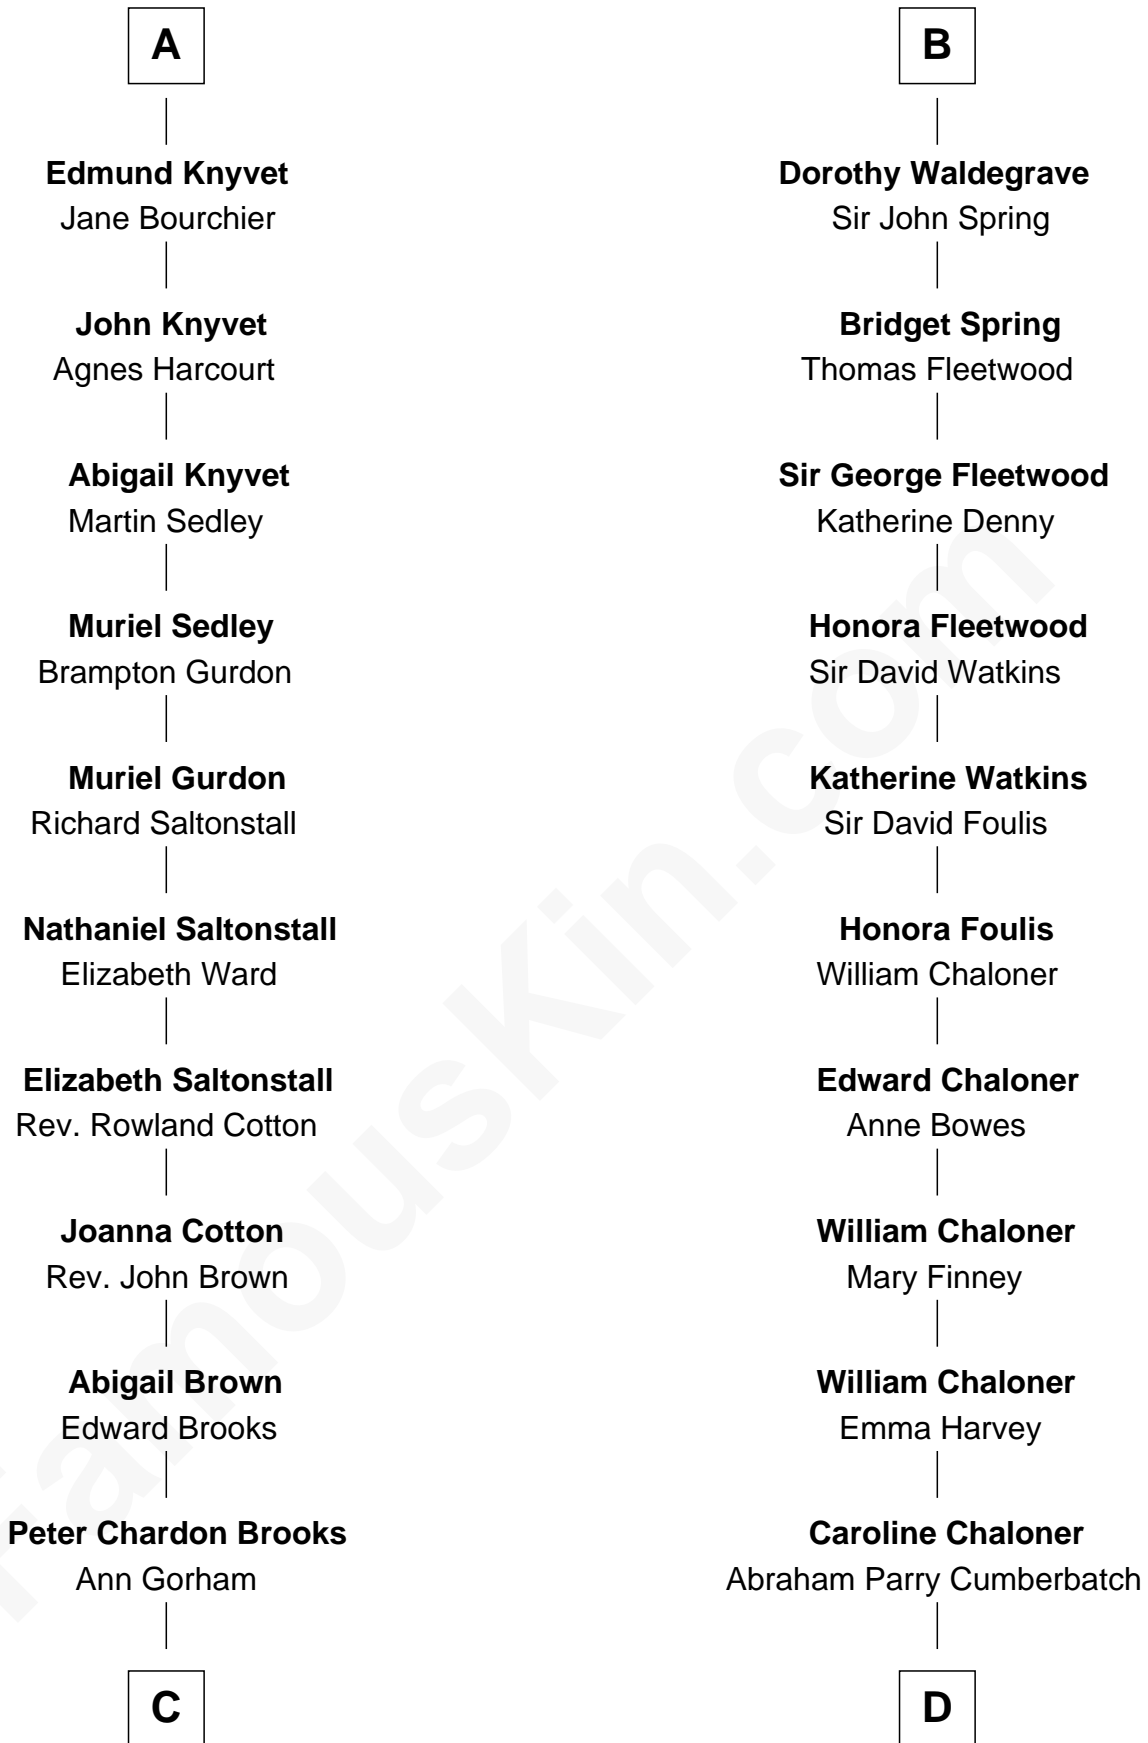

FamousKin.com Relationship Chart of

John Adams Morgan
1952 Olympic Sailing Gold Medalist

21st cousin of

Benedict Cumberbatch
Movie, Television and Stage Actor

C

Abigail Brown Brooks

Charles Francis Adams

John Quincy Adams

Frances Cadwallader Crowninshield

Charles Francis Adams

Frances Lovering

Catherine Frances Lovering Adams

Henry Sturgis Morgan

John Adams Morgan

Olympic Gold Medalist

D

Robert William Cumberbatch

Louisa Grace Hanson

Henry Alfred Cumberbatch

Hélène Gertrude Rees

Henry Carlton Cumberbatch

Pauline Ellen Laing Congdon

Timothy Carlton Congdon Cumberbatch

Wanda Ventham