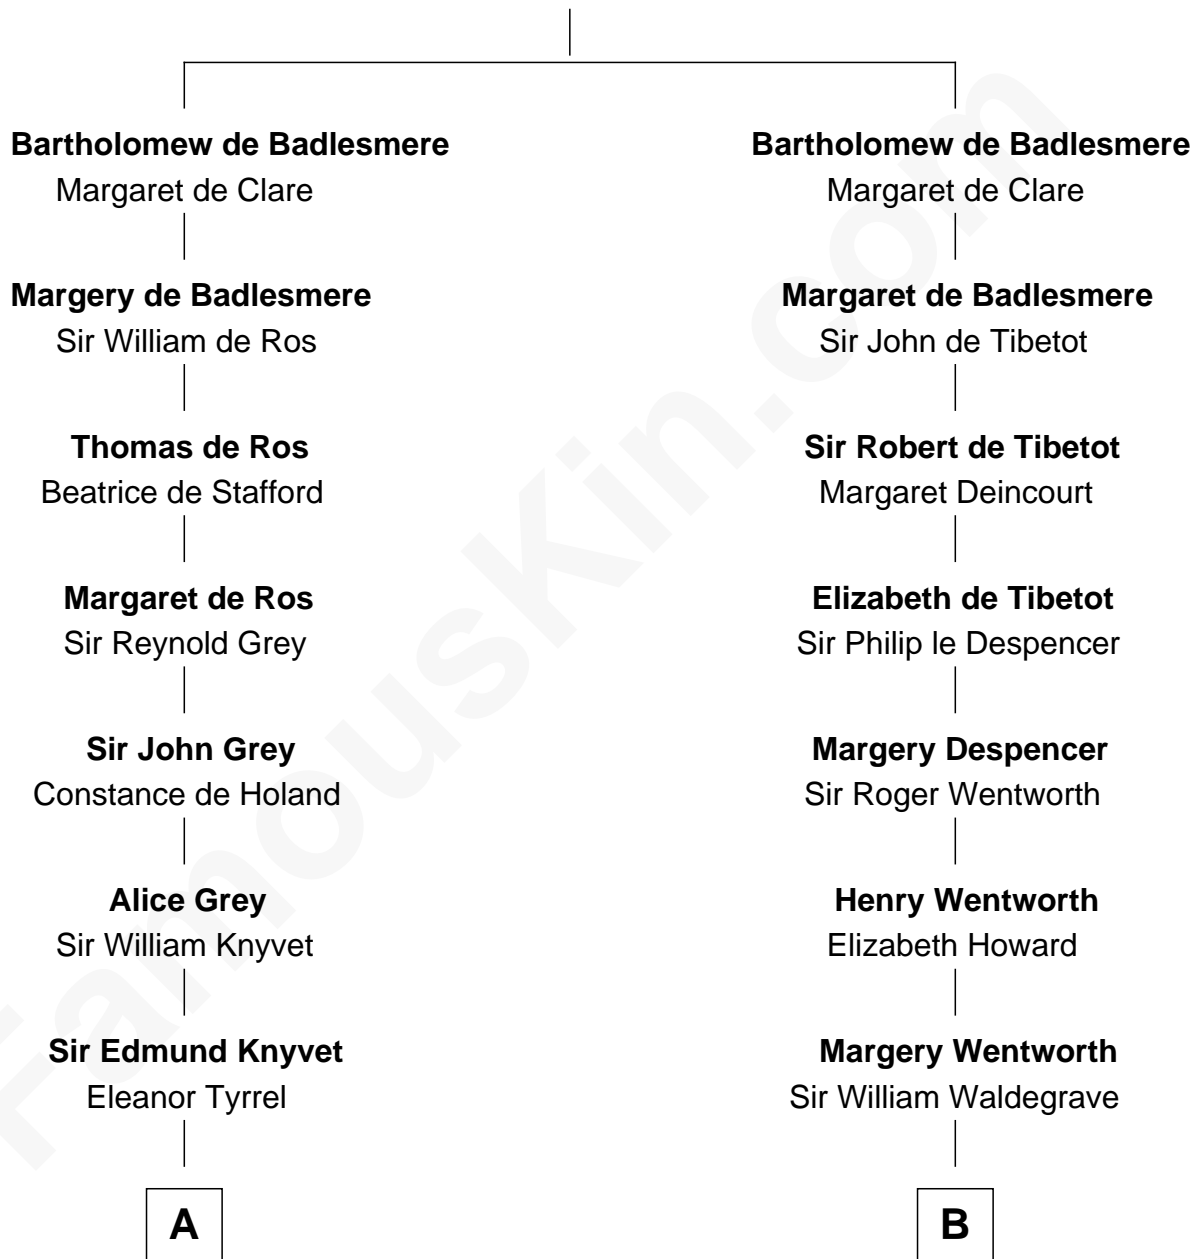

FamousKin.com Relationship Chart of

John Adams Morgan
1952 Olympic Sailing Gold Medalist

21st cousin of

Benedict Cumberbatch
Movie, Television and Stage Actor

Gunselm de Badlesmere

C

Abigail Brown Brooks

Charles Francis Adams

John Quincy Adams

Frances Cadwallader Crowninshield

Charles Francis Adams

Frances Lovering

Catherine Frances Lovering Adams

Henry Sturgis Morgan

John Adams Morgan

Olympic Gold Medalist

D

Robert William Cumberbatch

Louisa Grace Hanson

Henry Alfred Cumberbatch

Hélène Gertrude Rees

Henry Carlton Cumberbatch

Pauline Ellen Laing Congdon

Timothy Carlton Congdon Cumberbatch