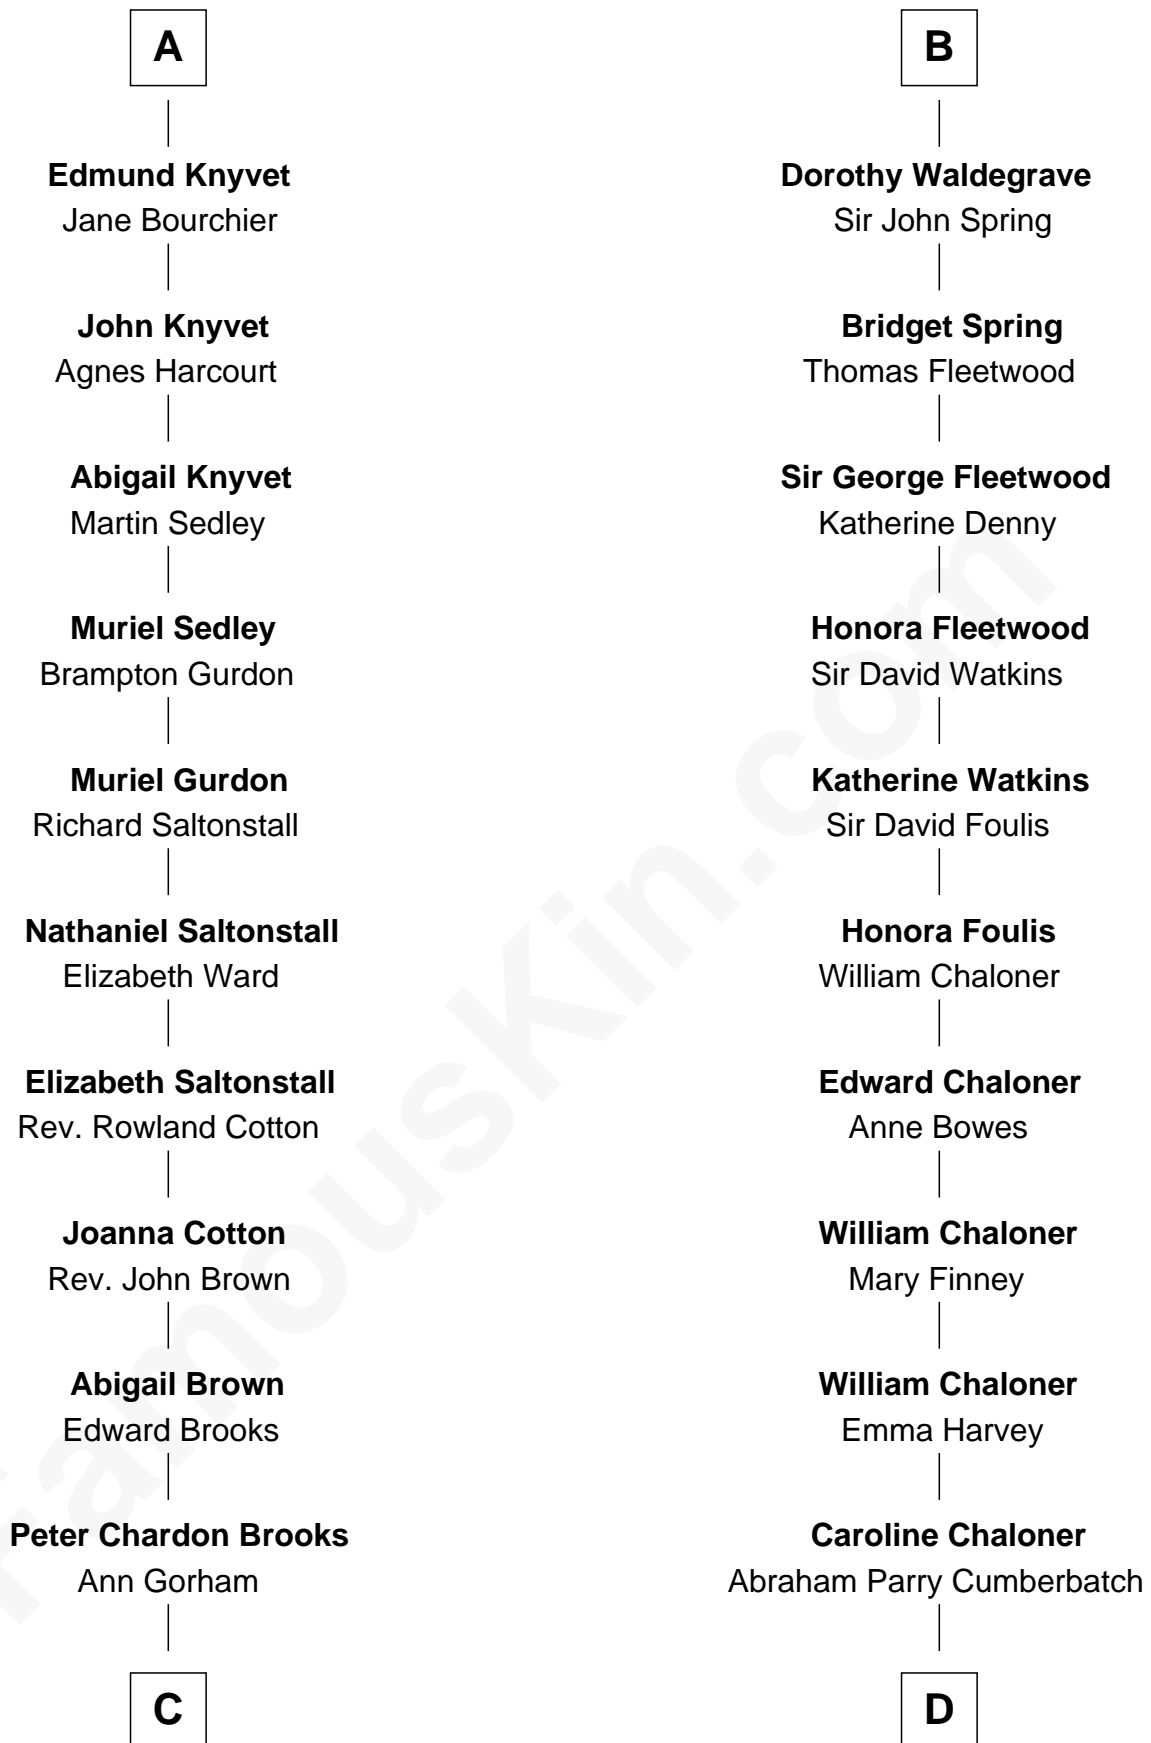

FamousKin.com Relationship Chart of

John Adams Morgan
1952 Olympic Sailing Gold Medalist

21st cousin of

Benedict Cumberbatch
Movie, Television and Stage Actor

Gunselm de Badlesmere

C

Abigail Brown Brooks

Charles Francis Adams

John Quincy Adams

Frances Cadwallader Crowninshield

Charles Francis Adams

Frances Lovering

Catherine Frances Lovering Adams

Henry Sturgis Morgan

John Adams Morgan

Olympic Gold Medalist

D

Robert William Cumberbatch

Louisa Grace Hanson

Henry Alfred Cumberbatch

Hélène Gertrude Rees

Henry Carlton Cumberbatch

Pauline Ellen Laing Congdon

Timothy Carlton Congdon Cumberbatch