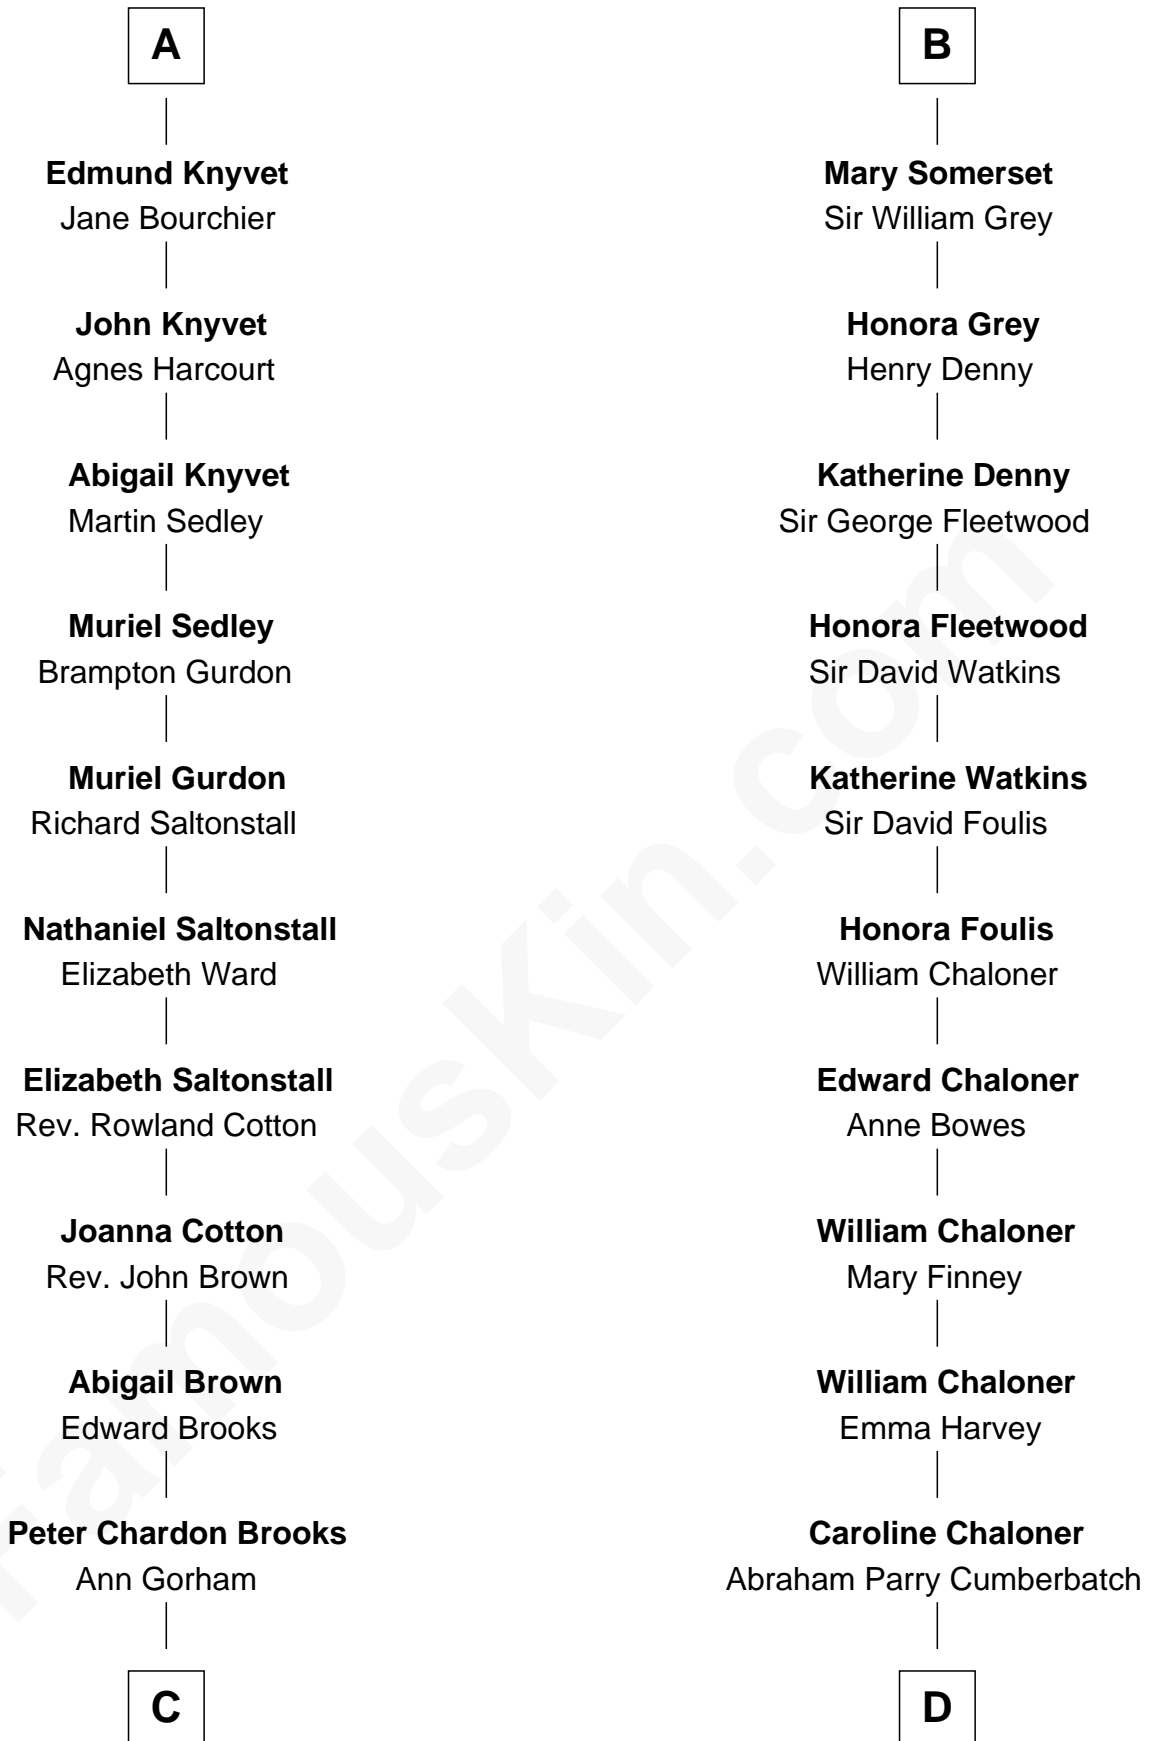

# FamousKin.com Relationship Chart of

**John Adams Morgan**  
1952 Olympic Sailing Gold Medalist

21st cousin of

**Benedict Cumberbatch**  
Movie, Television and Stage Actor

**C**

**Abigail Brown Brooks**

Charles Francis Adams

**John Quincy Adams**

Frances Cadwallader Crowninshield

**Charles Francis Adams**

Frances Lovering

**Catherine Frances Lovering Adams**

Henry Sturgis Morgan

**John Adams Morgan**

*Olympic Gold Medalist*

**D**

**Robert William Cumberbatch**

Louisa Grace Hanson

**Henry Alfred Cumberbatch**

Hélène Gertrude Rees

**Henry Carlton Cumberbatch**

Pauline Ellen Laing Congdon

**Timothy Carlton Congdon Cumberbatch**