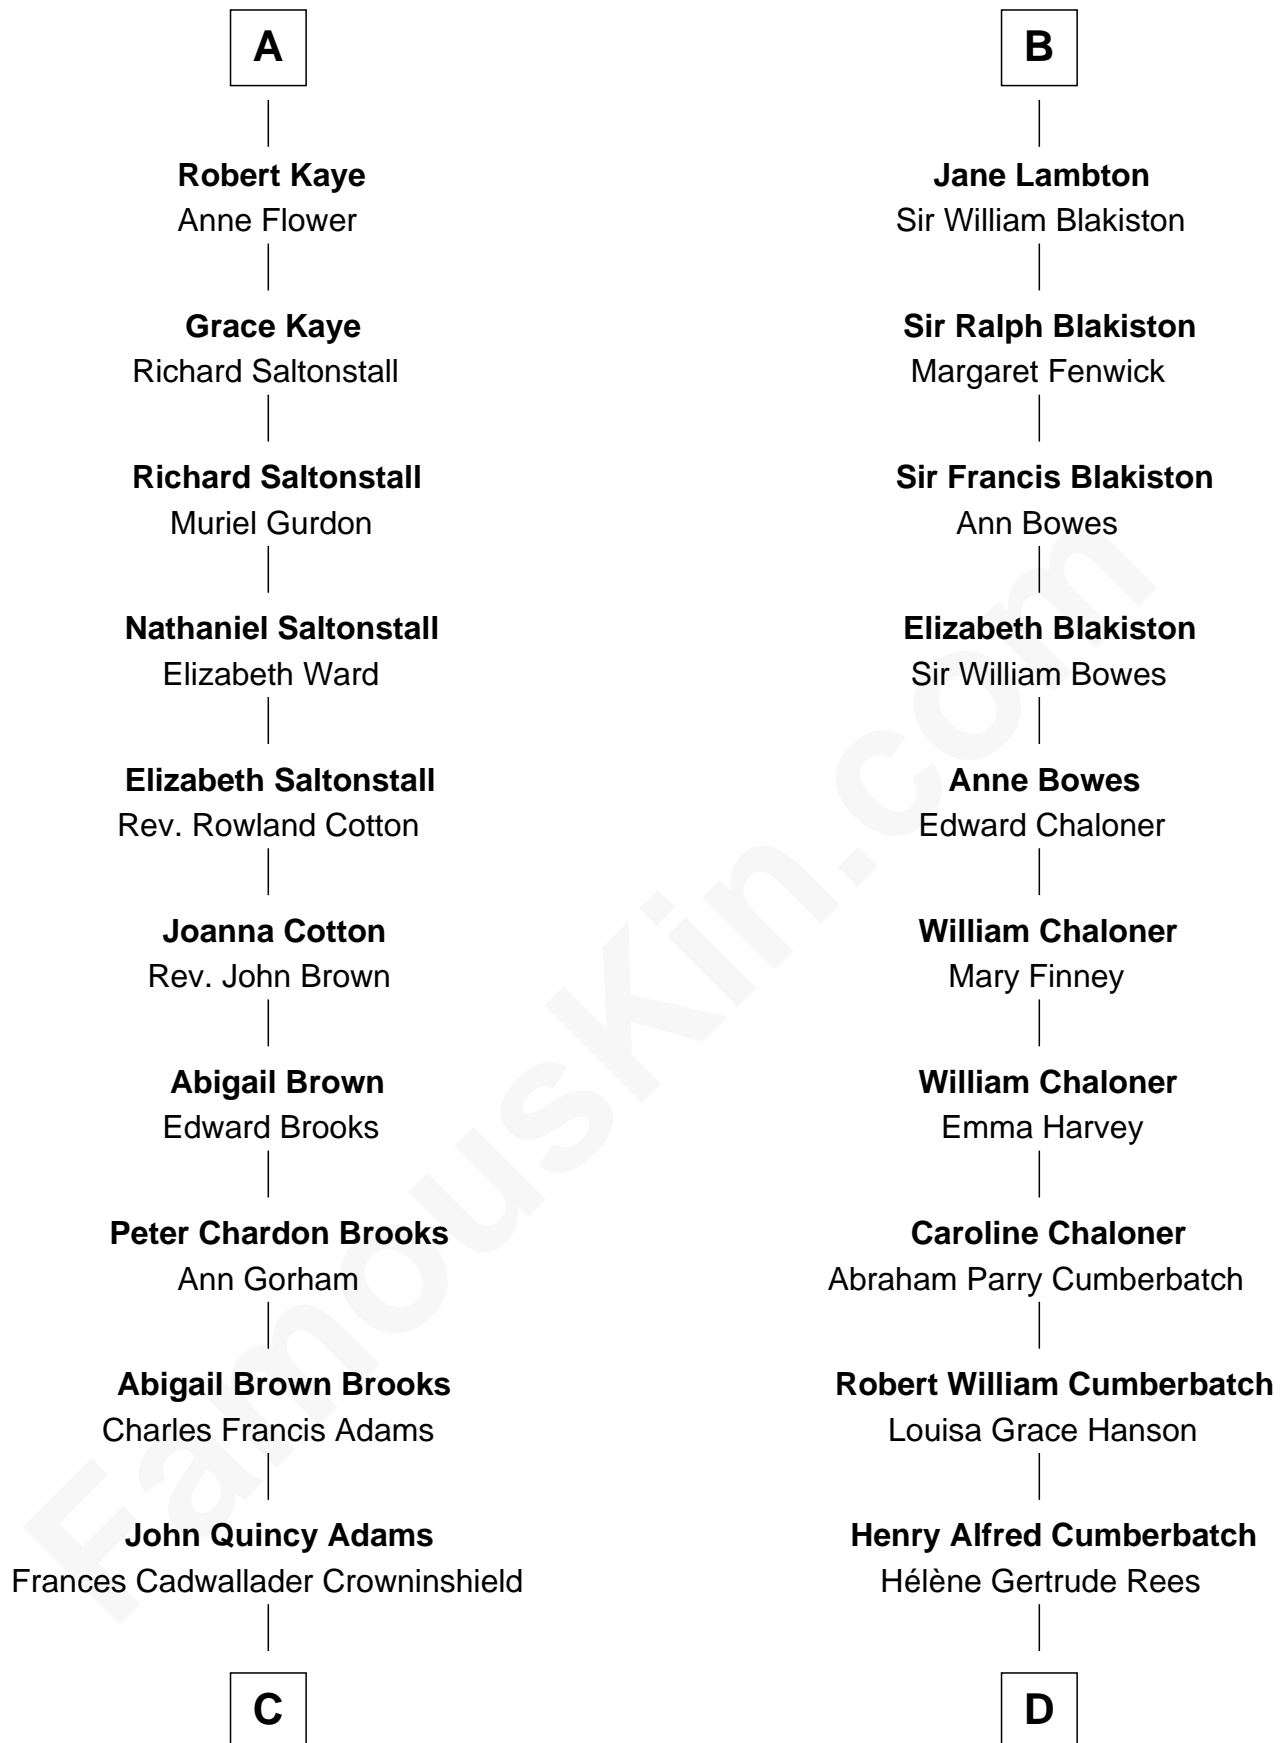

# FamousKin.com Relationship Chart of

**John Adams Morgan**  
*1952 Olympic Sailing Gold Medalist*

19th cousin of

**Benedict Cumberbatch**  
*Movie, Television and Stage Actor*

**C**

**Charles Francis Adams**