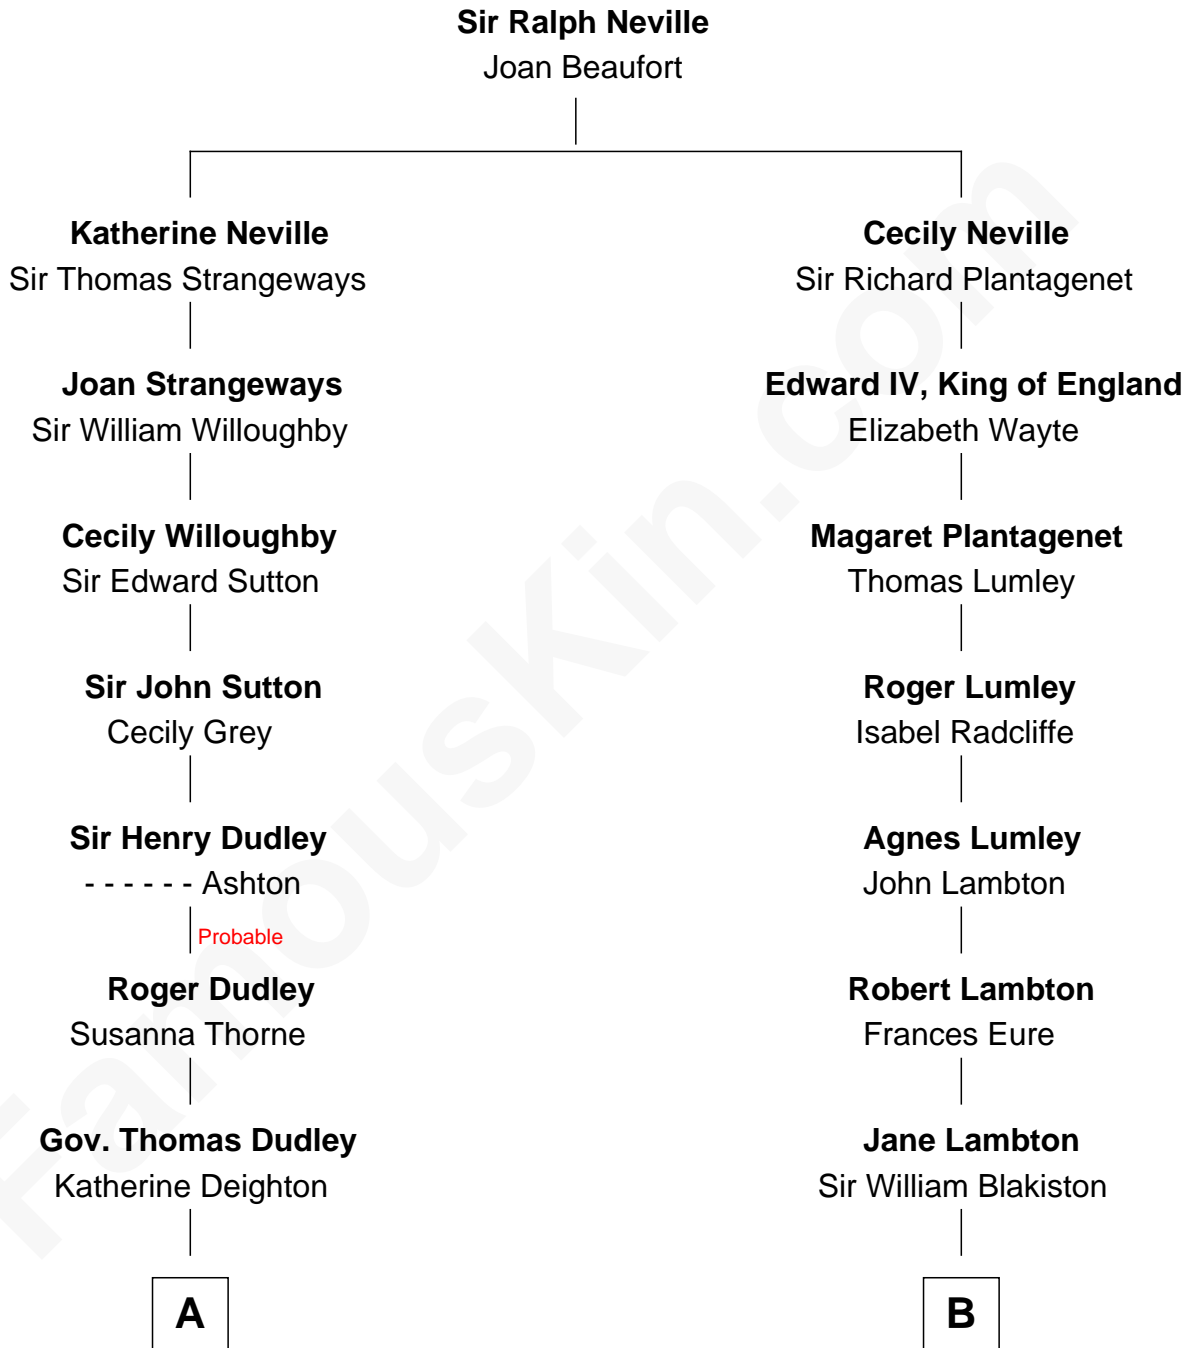

FamousKin.com Relationship Chart of John Adams Morgan

1952 Olympic Sailing Gold Medalist

16th cousin 2 times removed of

Benedict Cumberbatch

Movie, Television and Stage Actor

Timothy Carlton Congdon Cumberbatch

Wanda Ventham

Benedict Cumberbatch

Movie, Television and Stage Actor

FamousKin.com