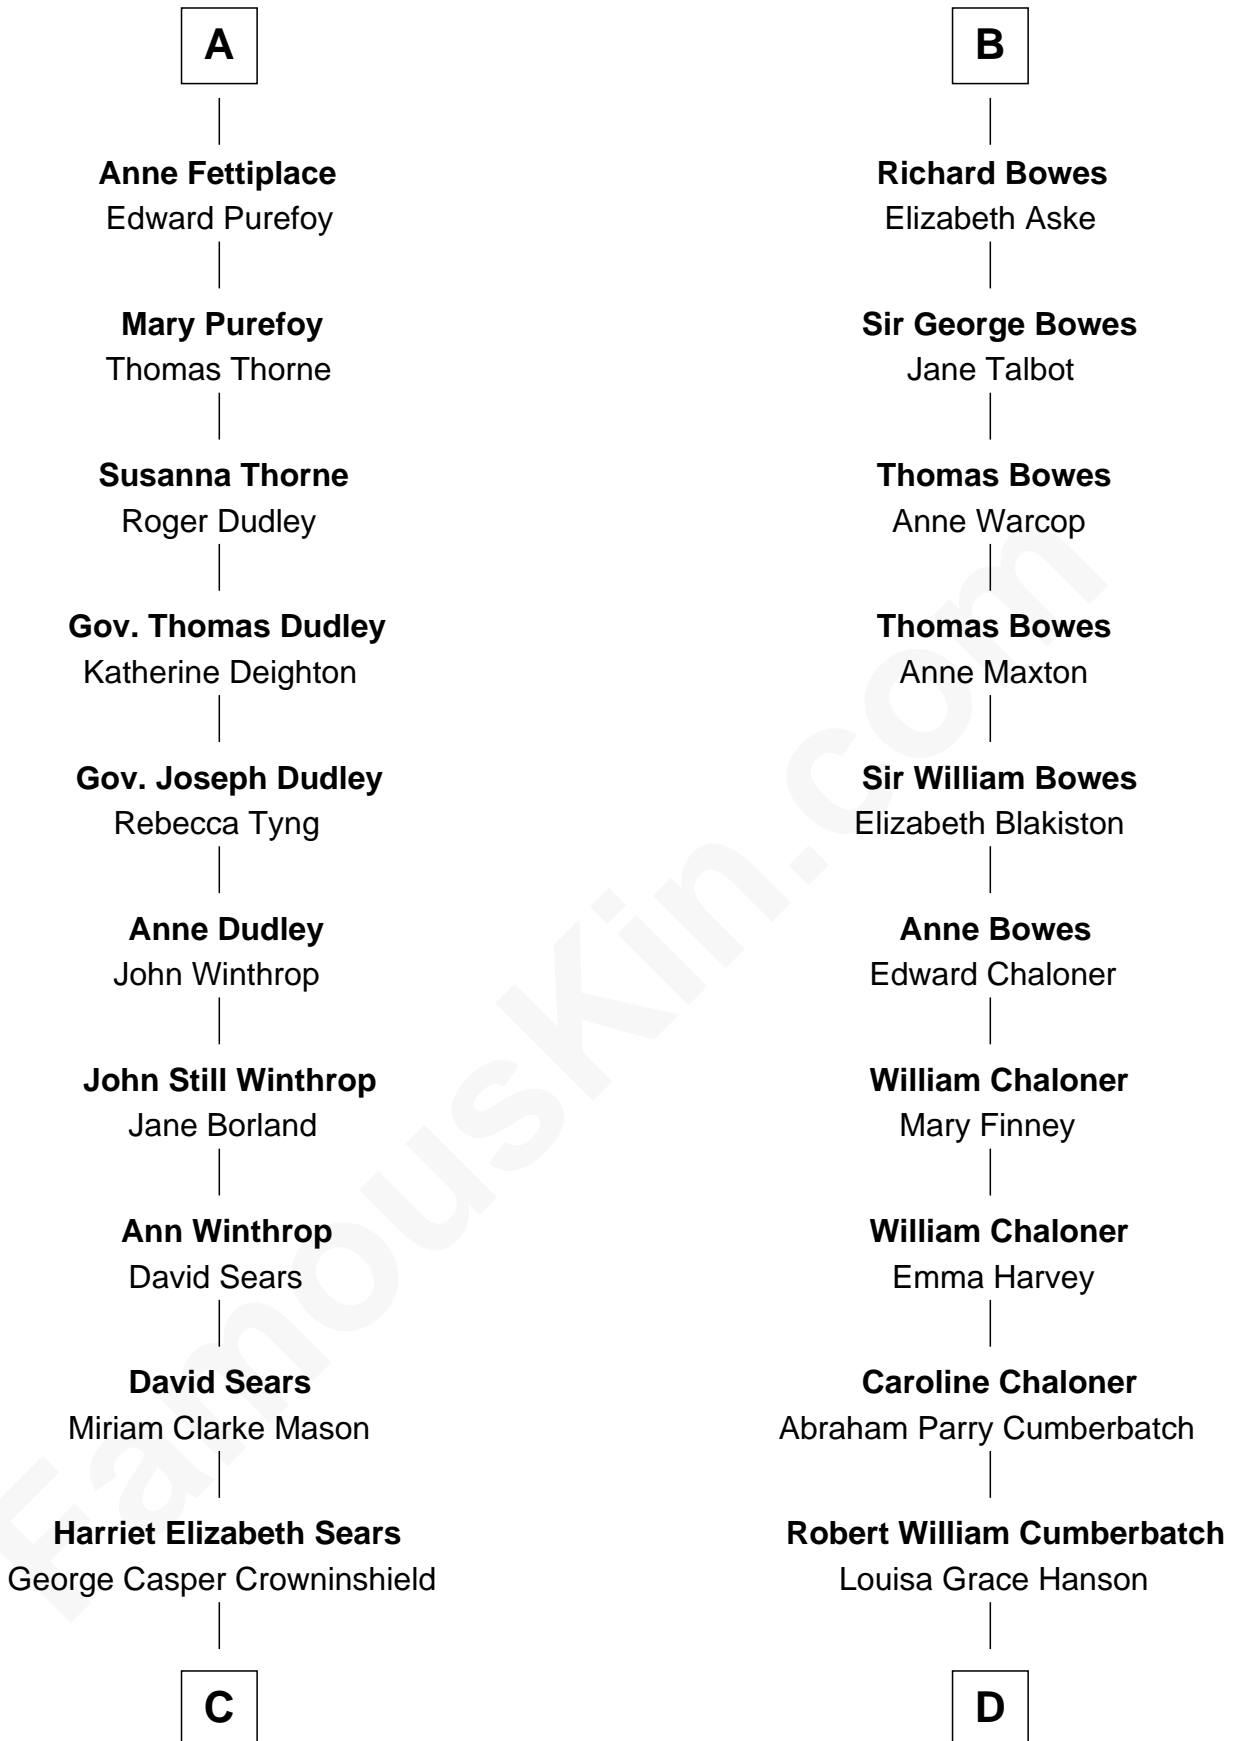

FamousKin.com

Relationship Chart of

John Adams Morgan

1952 Olympic Sailing Gold Medalist

20th cousin of

Benedict Cumberbatch

Movie, Television and Stage Actor

C

Frances Cadwallader Crowninshield

John Quincy Adams

Charles Francis Adams

Frances Lovering

Catherine Frances Lovering Adams

Henry Sturgis Morgan

John Adams Morgan

Olympic Gold Medalist