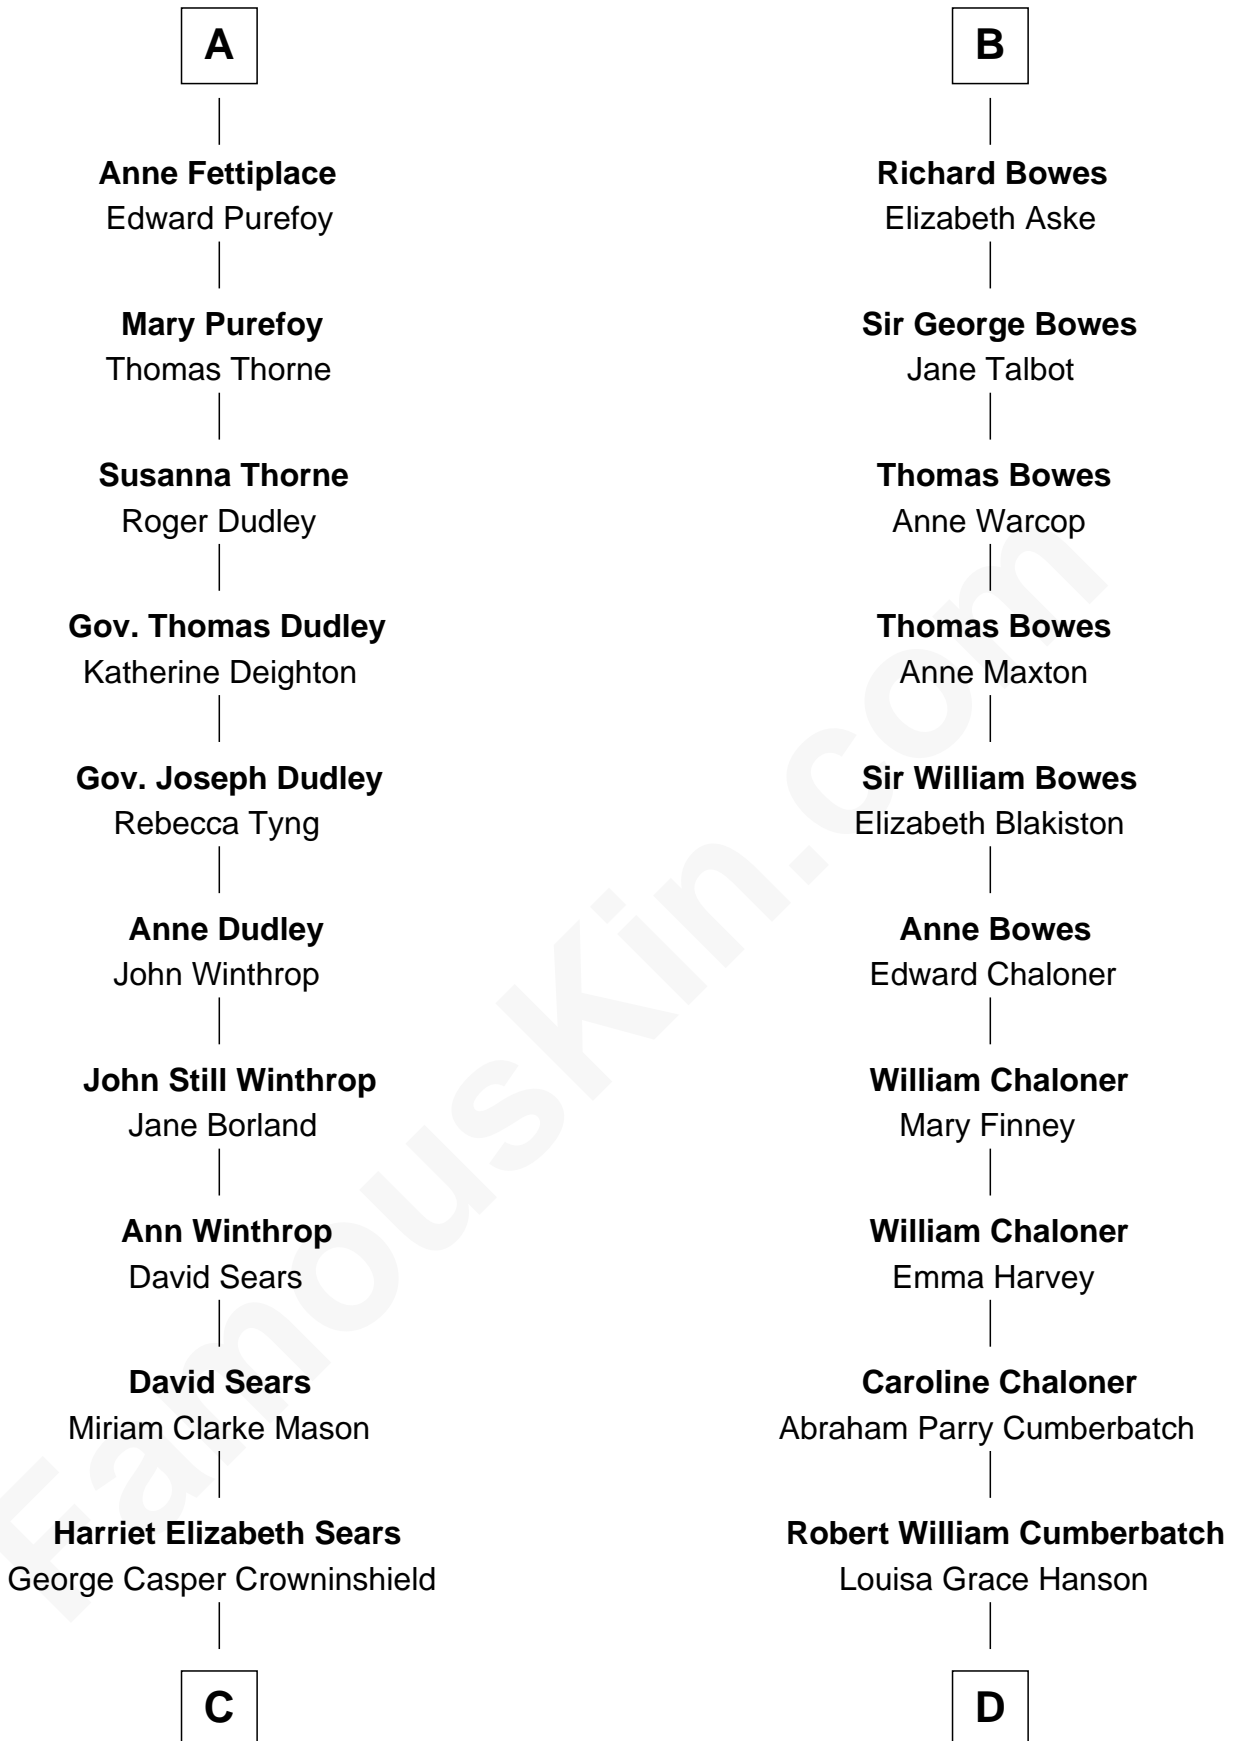

FamousKin.com

Relationship Chart of

John Adams Morgan

1952 Olympic Sailing Gold Medalist

20th cousin of

Benedict Cumberbatch

Movie, Television and Stage Actor

C

Frances Cadwallader Crowninshield

John Quincy Adams

Charles Francis Adams

Frances Lovering

Catherine Frances Lovering Adams

Henry Sturgis Morgan

John Adams Morgan

Olympic Gold Medalist

D

Henry Alfred Cumberbatch

Hélène Gertrude Rees

Henry Carlton Cumberbatch

Pauline Ellen Laing Congdon

Timothy Carlton Congdon Cumberbatch

Wanda Ventham

Benedict Cumberbatch