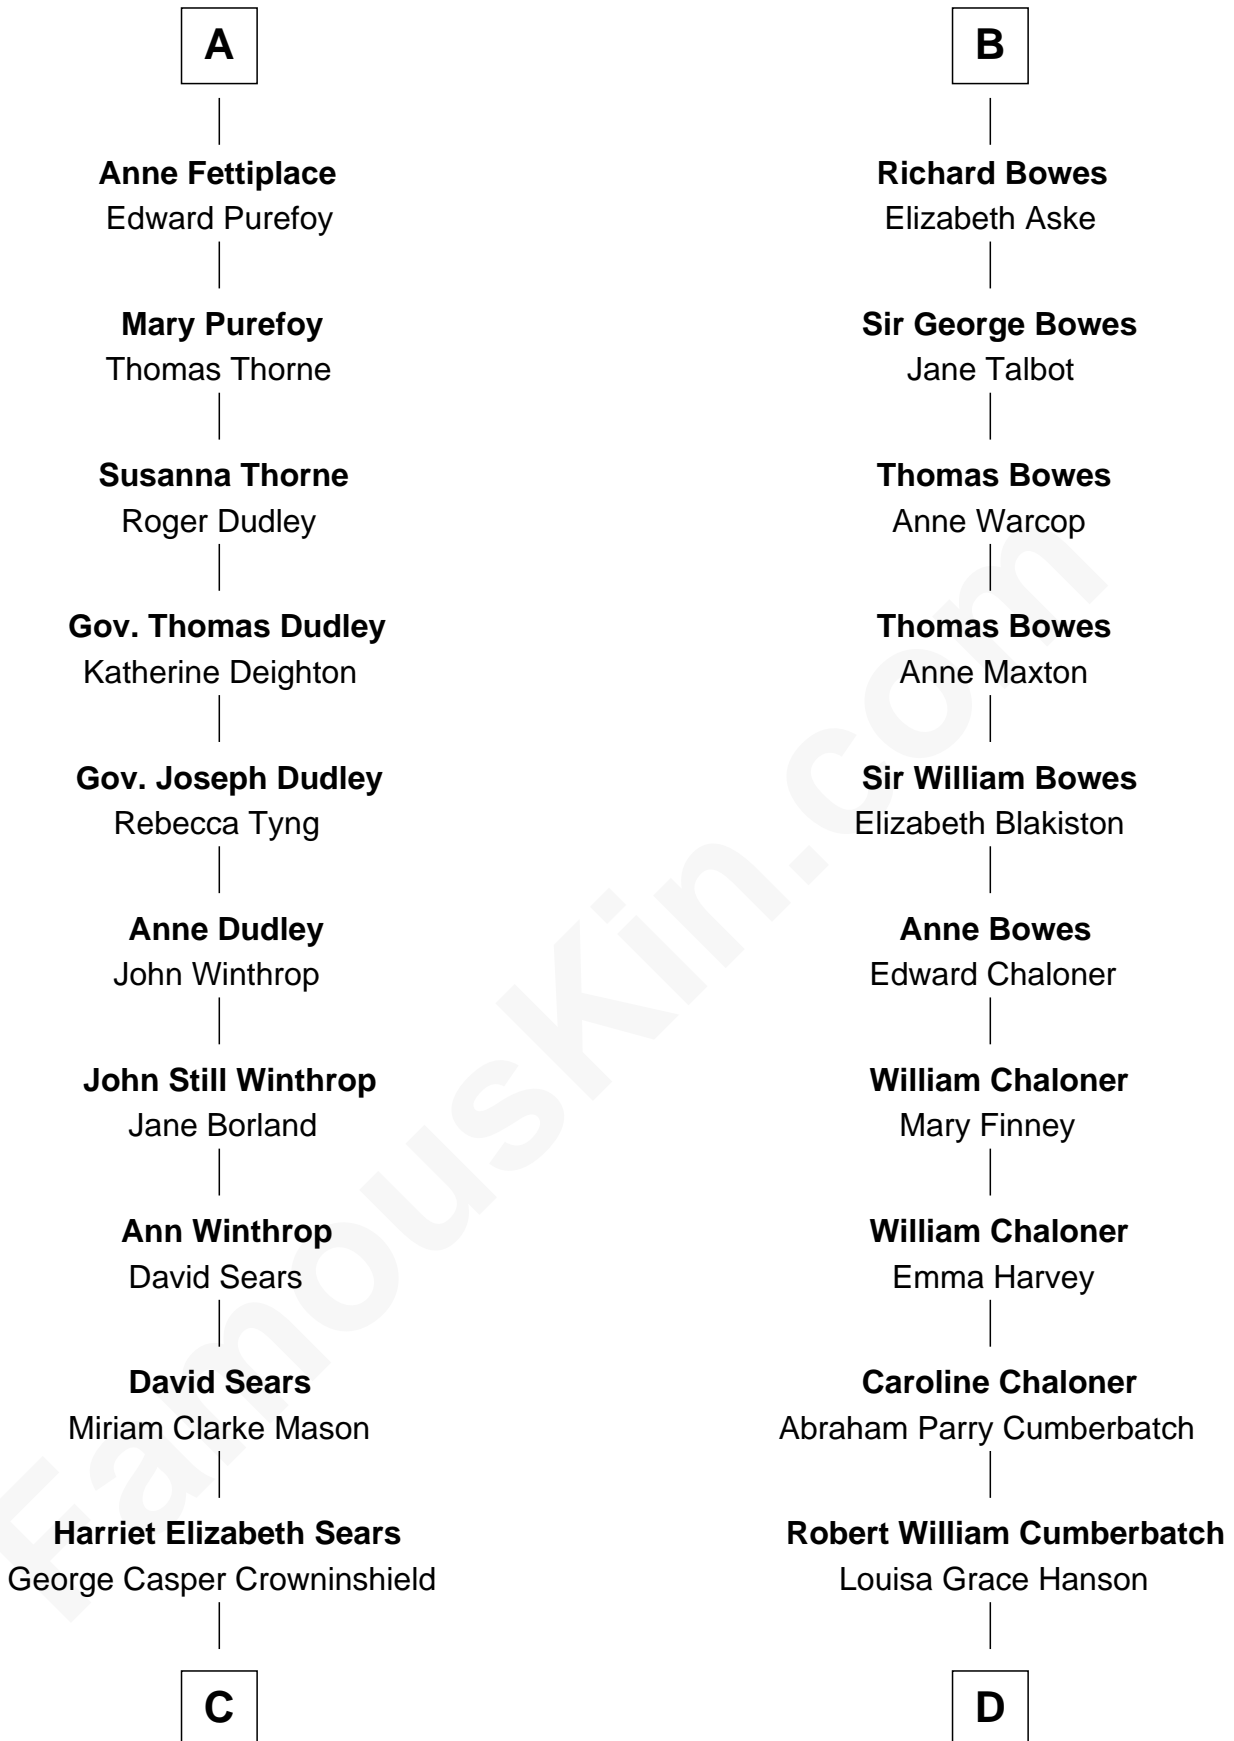

FamousKin.com Relationship Chart of

John Adams Morgan
1952 Olympic Sailing Gold Medalist

20th cousin of

Benedict Cumberbatch
Movie, Television and Stage Actor

C

Frances Cadwallader Crowninshield

John Quincy Adams

Charles Francis Adams

Frances Lovering

Catherine Frances Lovering Adams

Henry Sturgis Morgan

John Adams Morgan

Olympic Gold Medalist

D

Henry Alfred Cumberbatch