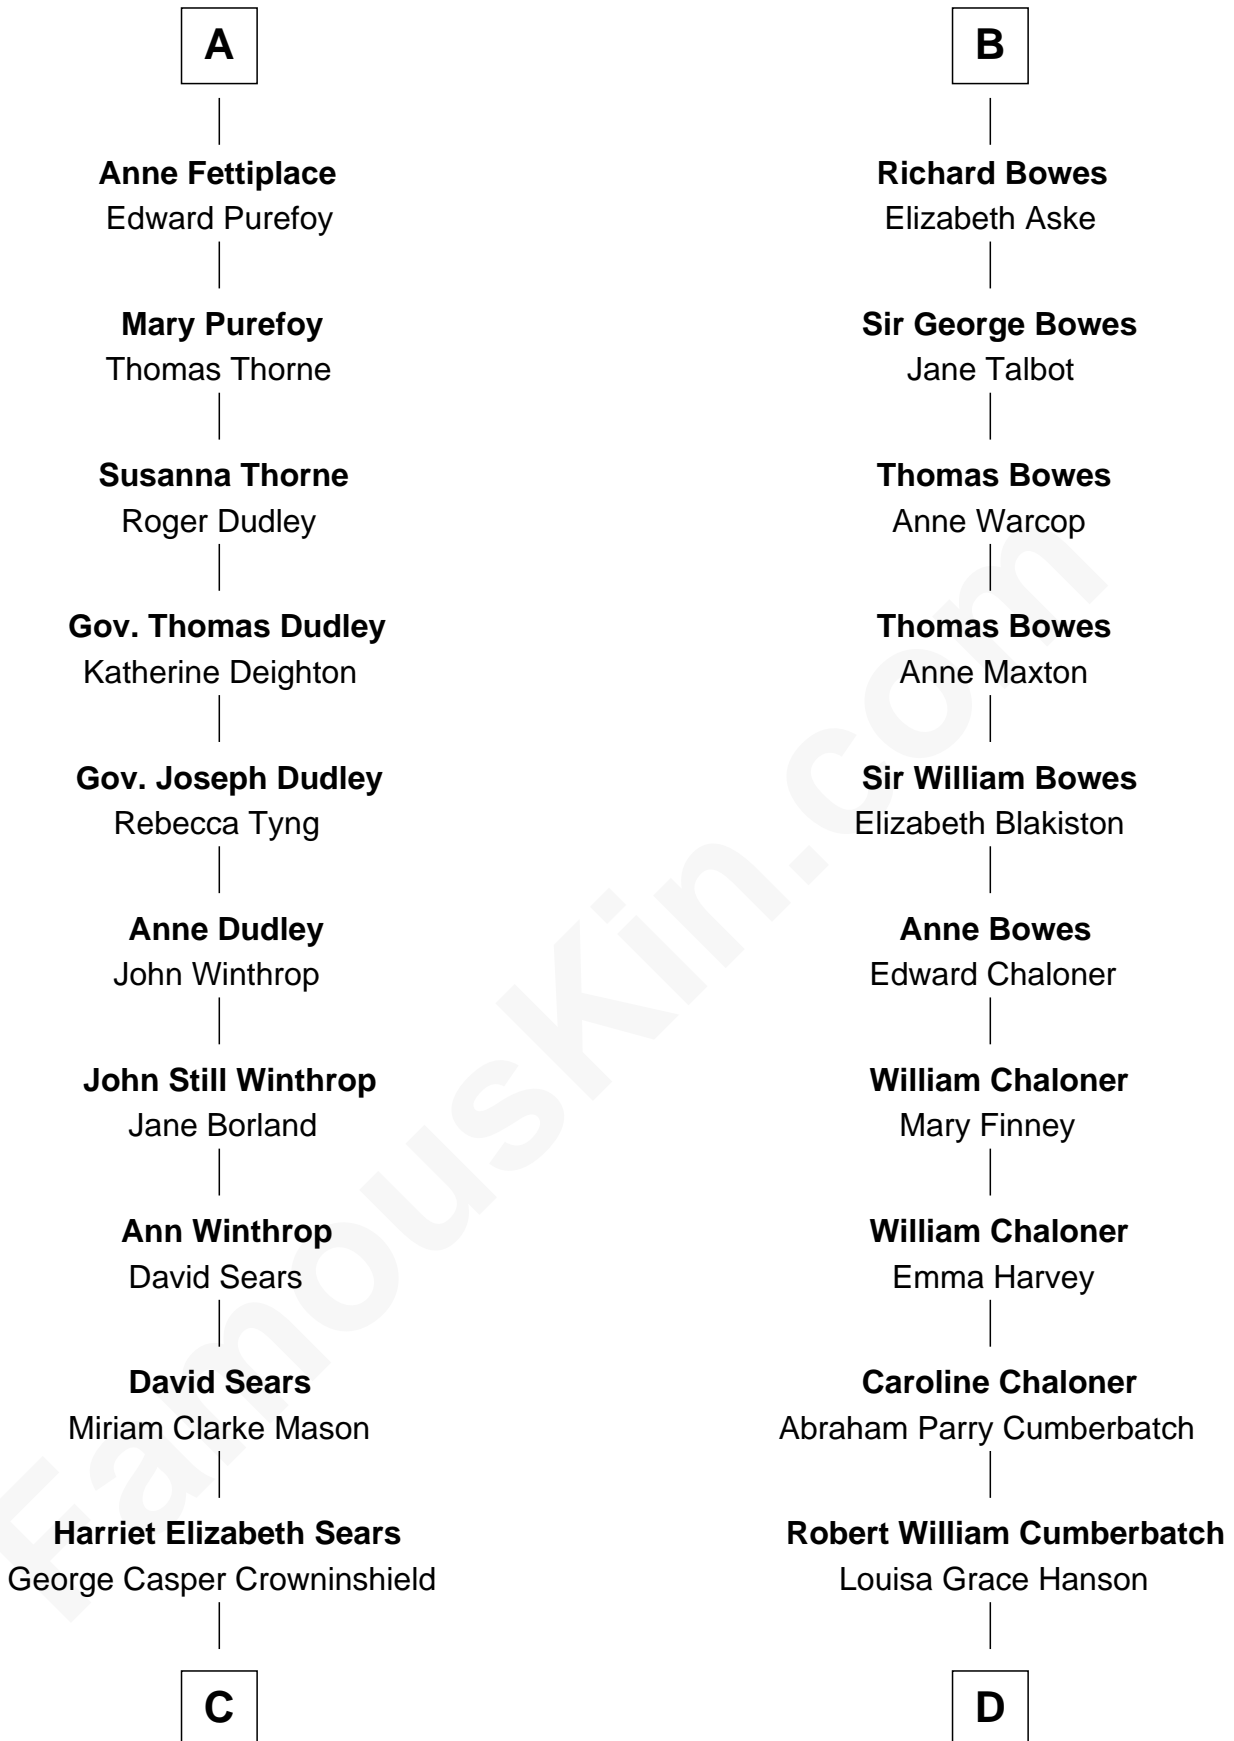

## Relationship Chart of

### John Adams Morgan

1952 Olympic Sailing Gold Medalist

20th cousin of

### Benedict Cumberbatch

Movie, Television and Stage Actor

Sir Thomas de Furnival

**C**

**Frances Cadwallader Crowninshield**

John Quincy Adams

**Charles Francis Adams**

Frances Lovering