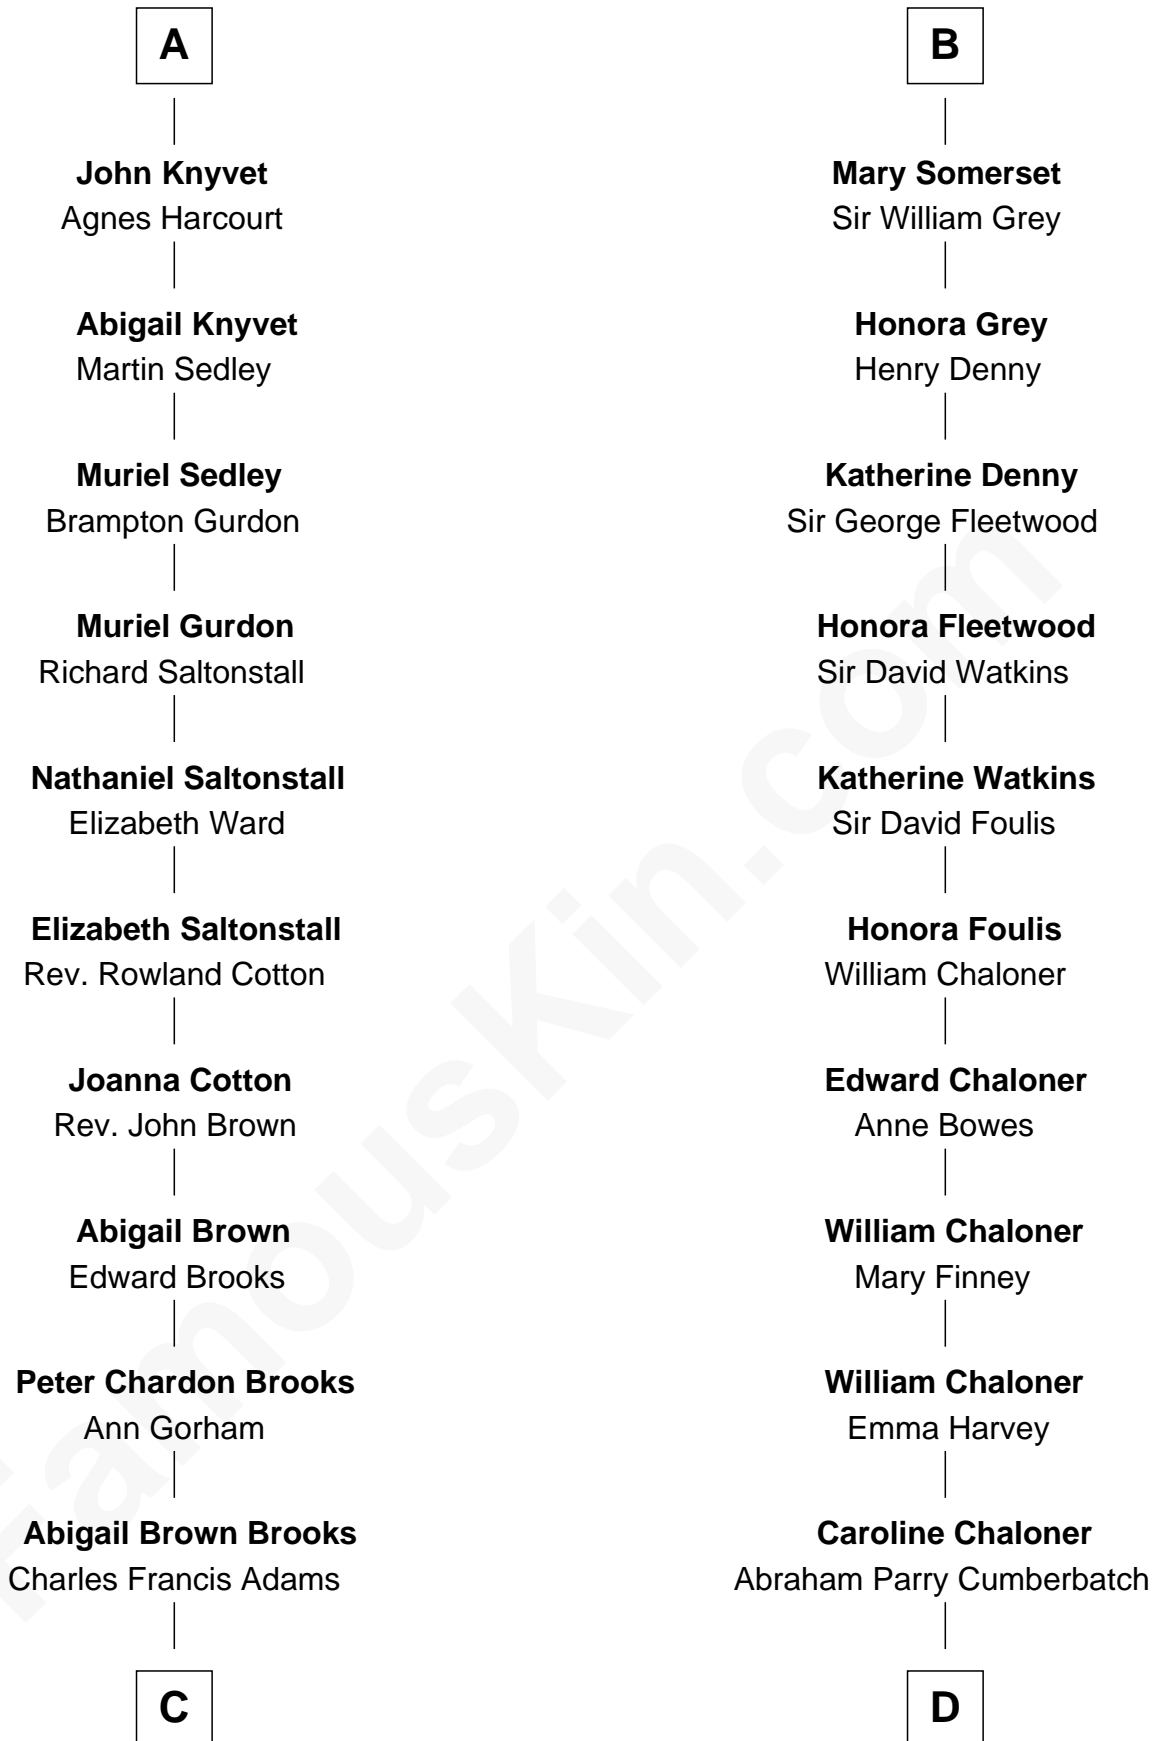

# FamousKin.com Relationship Chart of

**John Adams Morgan**  
1952 Olympic Sailing Gold Medalist

20th cousin 1 time removed of

**Benedict Cumberbatch**  
Movie, Television and Stage Actor

**Sir John de Mowbray**  
Aline de Braiose

**C**

**John Quincy Adams**  
Frances Cadwallader Crowninshield

**Charles Francis Adams**  
Frances Lovering

**Catherine Frances Lovering Adams**  
Henry Sturgis Morgan

**John Adams Morgan**  
*Olympic Gold Medalist*

**D**

**Robert William Cumberbatch**  
Louisa Grace Hanson

**Henry Alfred Cumberbatch**  
Hélène Gertrude Rees

**Henry Carlton Cumberbatch**  
Pauline Ellen Laing Congdon

**Timothy Carlton Congdon Cumberbatch**  
Wanda Ventham