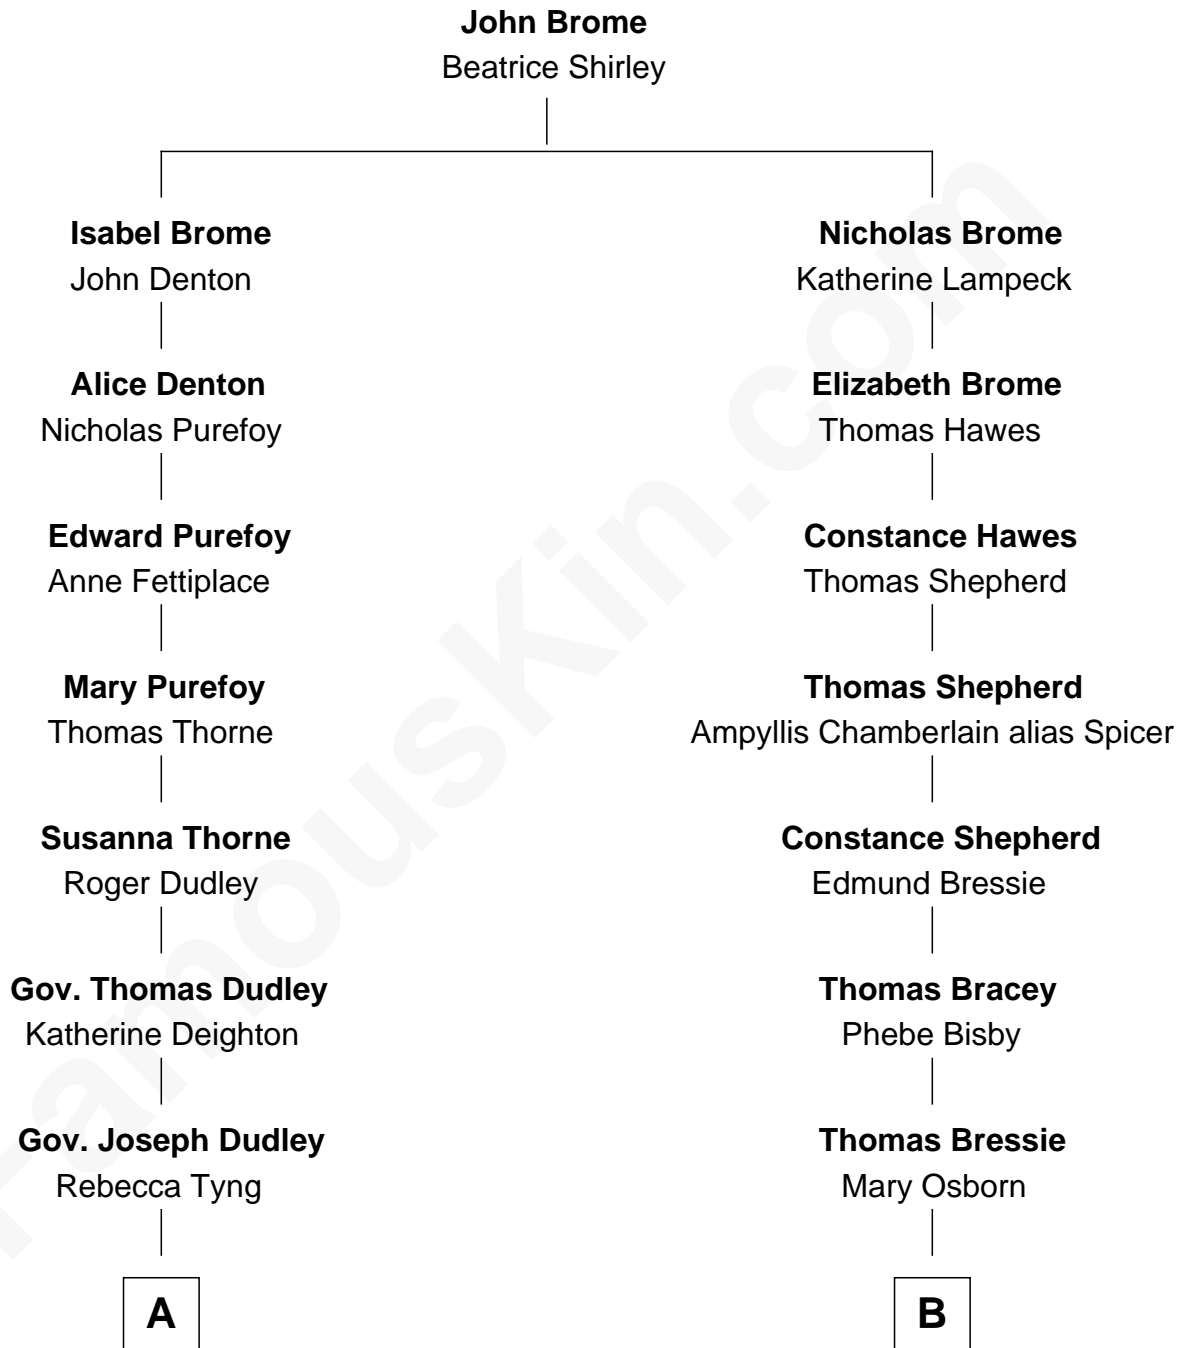

FamousKin.com Relationship Chart of

John Adams Morgan
1952 Olympic Sailing Gold Medalist

15th cousin 1 time removed of

Bob Taft

67th Governor of Ohio

A

Anne Dudley
John Winthrop

John Still Winthrop
Jane Borland

Ann Winthrop
David Sears

David Sears
Miriam Clarke Mason

Harriet Elizabeth Sears
George Casper Crowninshield

Frances Cadwallader Crowninshield
John Quincy Adams

Charles Francis Adams
Frances Lovering

Catherine Frances Lovering Adams
Henry Sturgis Morgan

Helen Louise Herron
William Howard Taft

Robert Alphonso Taft
Martha Wheaton Bowers

Robert Alphonso Taft
Blanca Duncan Noël

Bob Taft
67th Governor of Ohio