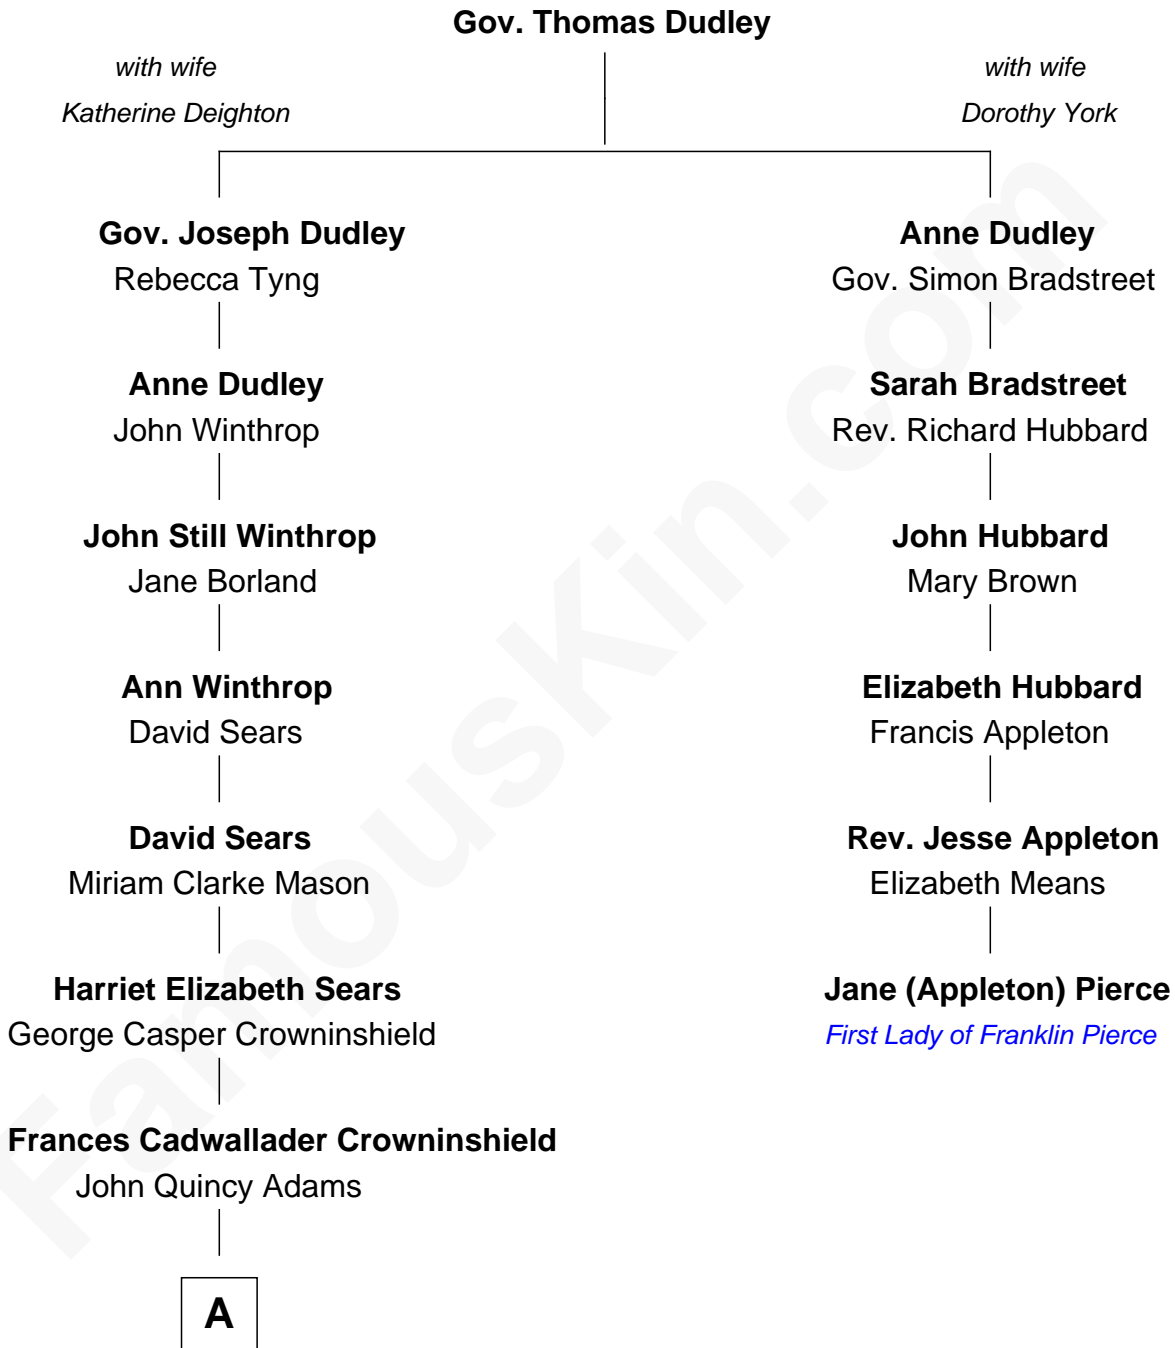

FamousKin.com Relationship Chart of

John Adams Morgan
1952 Olympic Sailing Gold Medalist

5th cousin 4 times removed of

Jane (Appleton) Pierce
First Lady of President Franklin Pierce

A

—
Charles Francis Adams

Frances Lovering

—
Catherine Frances Lovering Adams

Henry Sturgis Morgan

—
John Adams Morgan

Olympic Gold Medalist

FamousKin.com