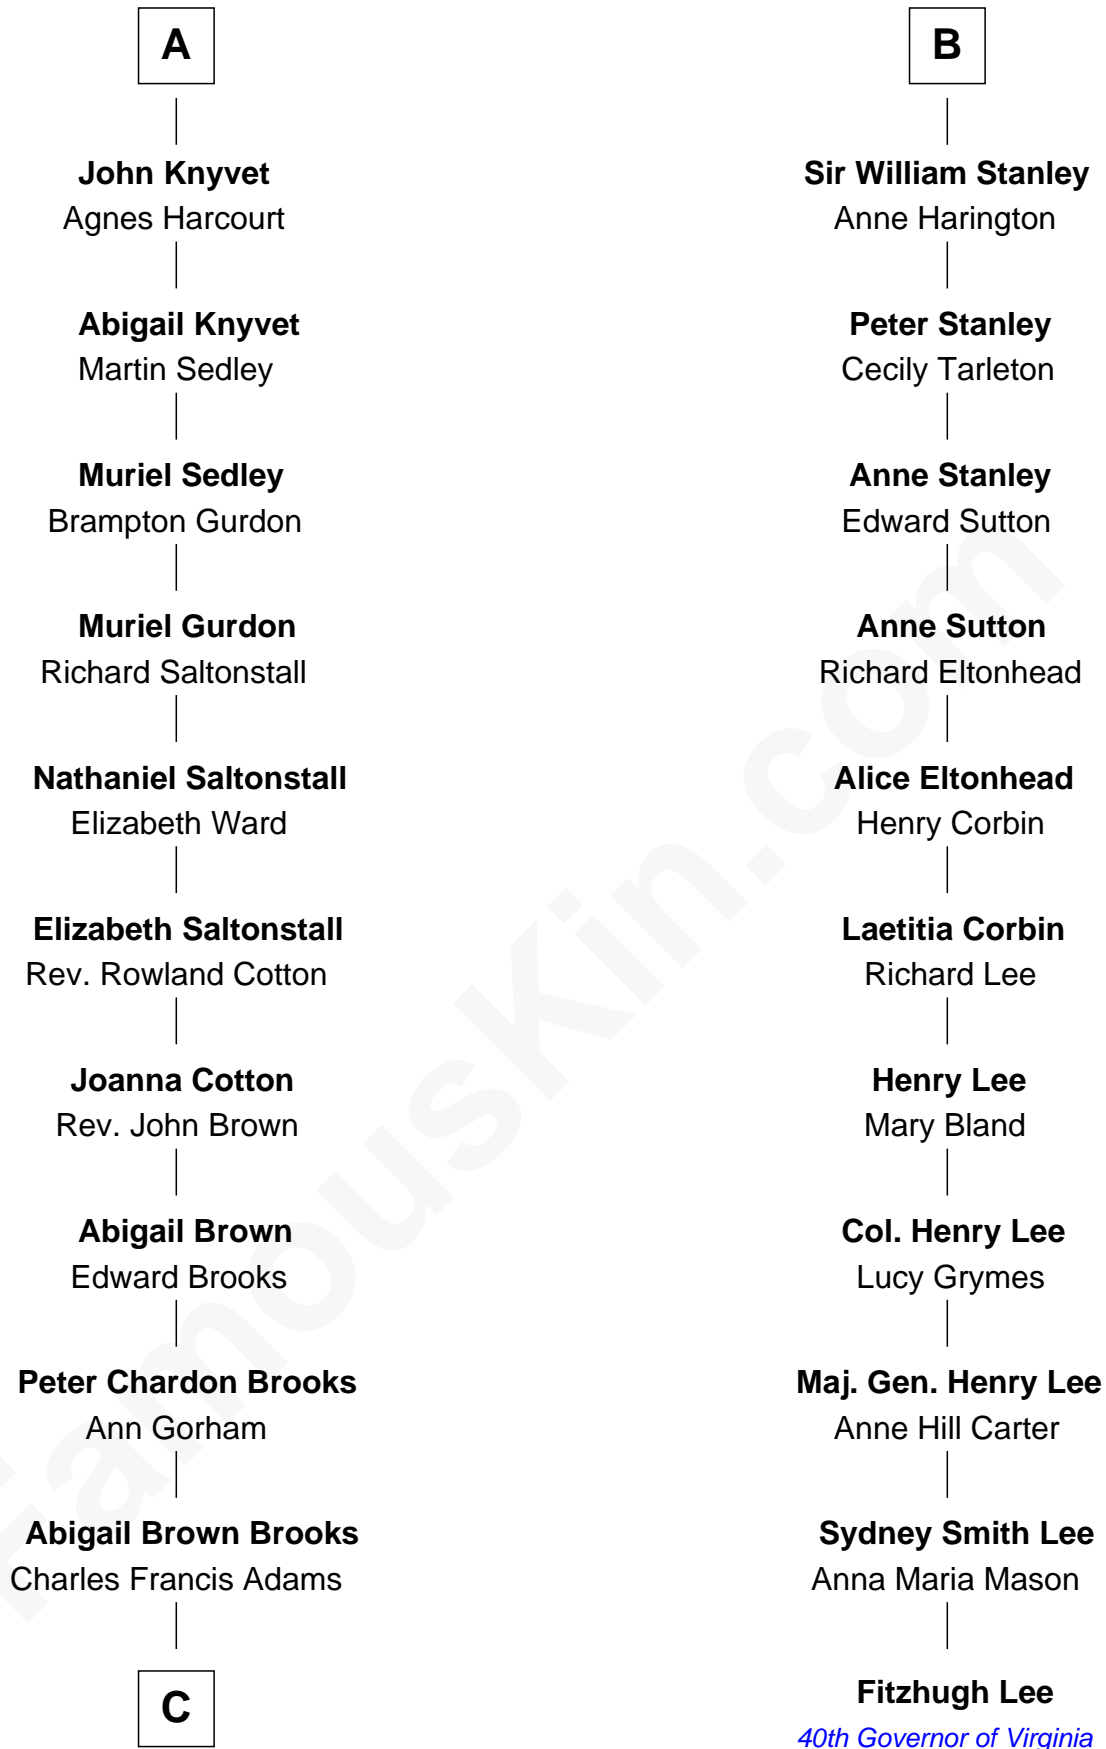

# FamousKin.com Relationship Chart of

**John Adams Morgan**  
1952 Olympic Sailing Gold Medalist

17th cousin 3 times removed of

**Fitzhugh Lee**  
40th Governor of Virginia

**C**

—  
**John Quincy Adams**

Frances Cadwallader Crowninshield

—  
**Charles Francis Adams**

Frances Lovering

—  
**Catherine Frances Lovering Adams**

Henry Sturgis Morgan

—  
**John Adams Morgan**

*Olympic Gold Medalist*

FamousKin.com