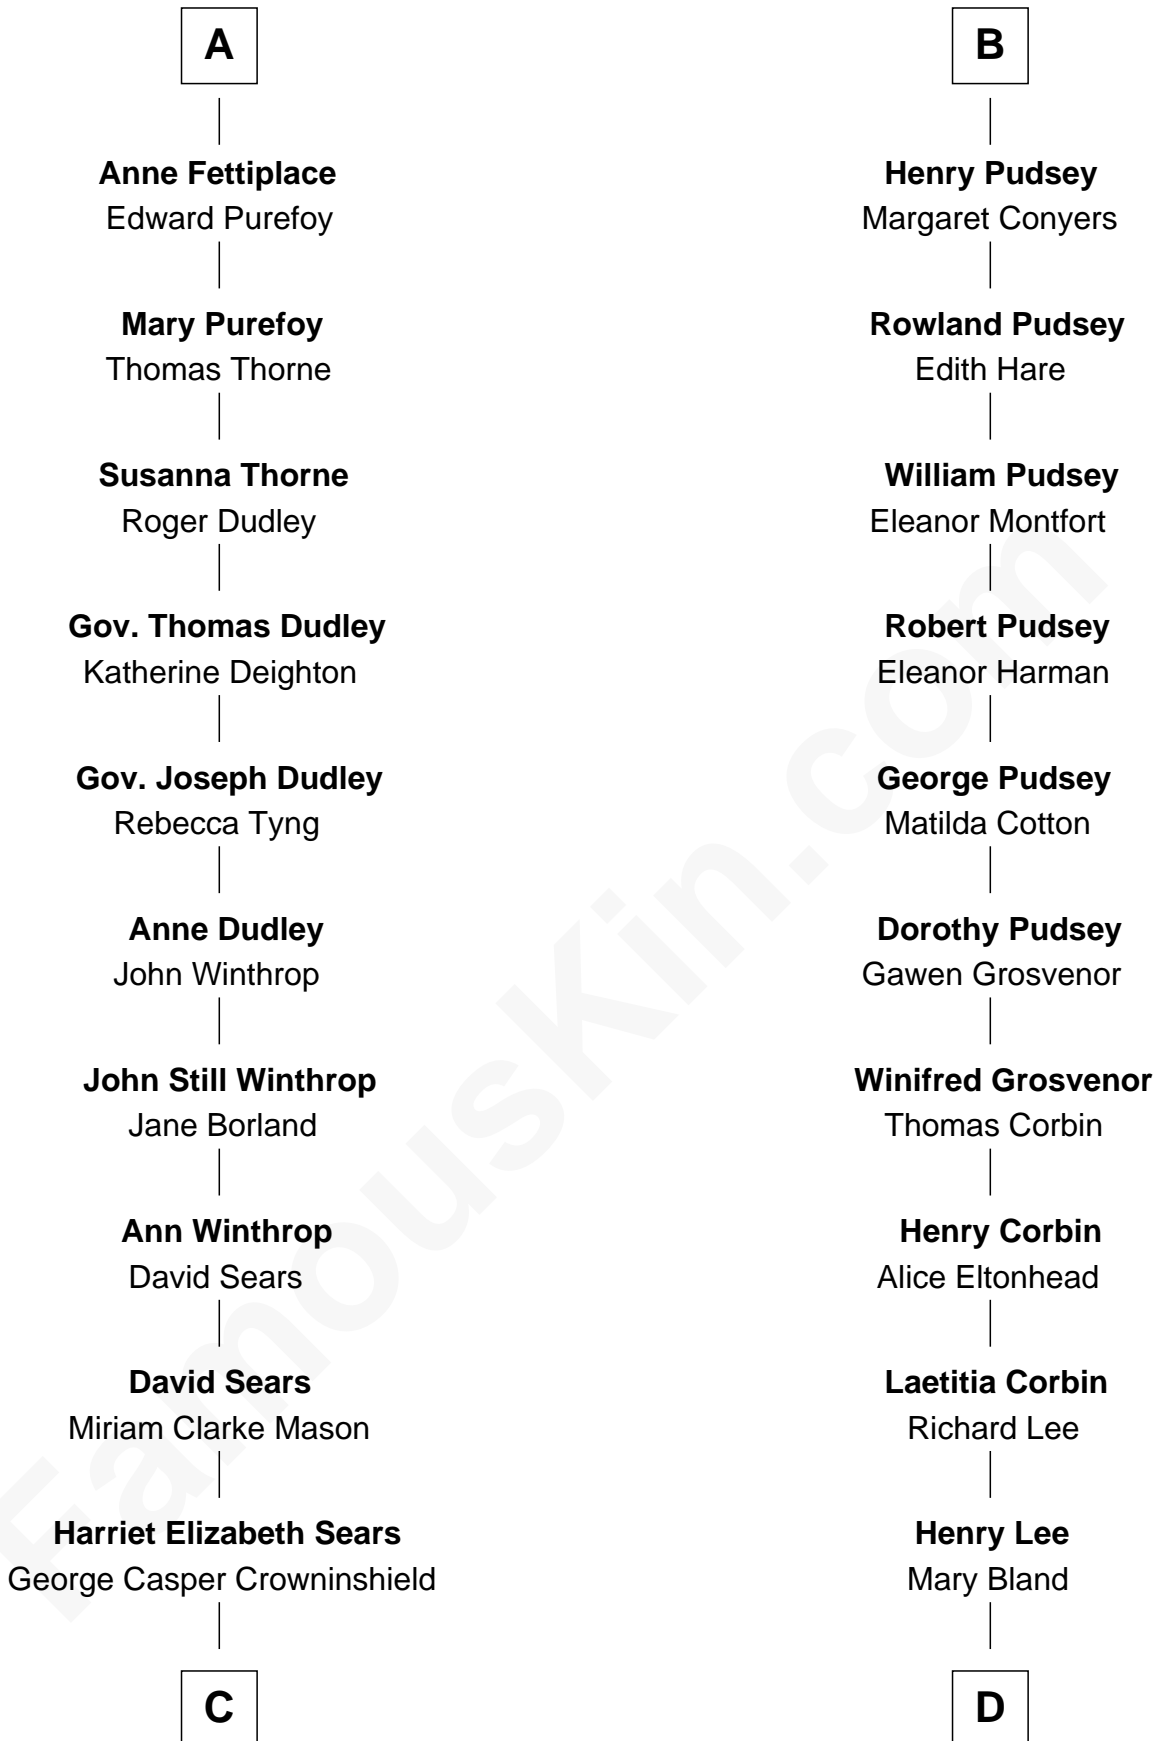

# FamousKin.com Relationship Chart of John Adams Morgan 1952 Olympic Sailing Gold Medalist

20th cousin of  
**Fitzhugh Lee**  
40th Governor of Virginia

Sir Thomas de Furnival

**C**

**Frances Cadwallader Crowninshield**

John Quincy Adams

**Charles Francis Adams**

Frances Lovering

**Catherine Frances Lovering Adams**

Henry Sturgis Morgan

**John Adams Morgan**

*Olympic Gold Medalist*

**D**