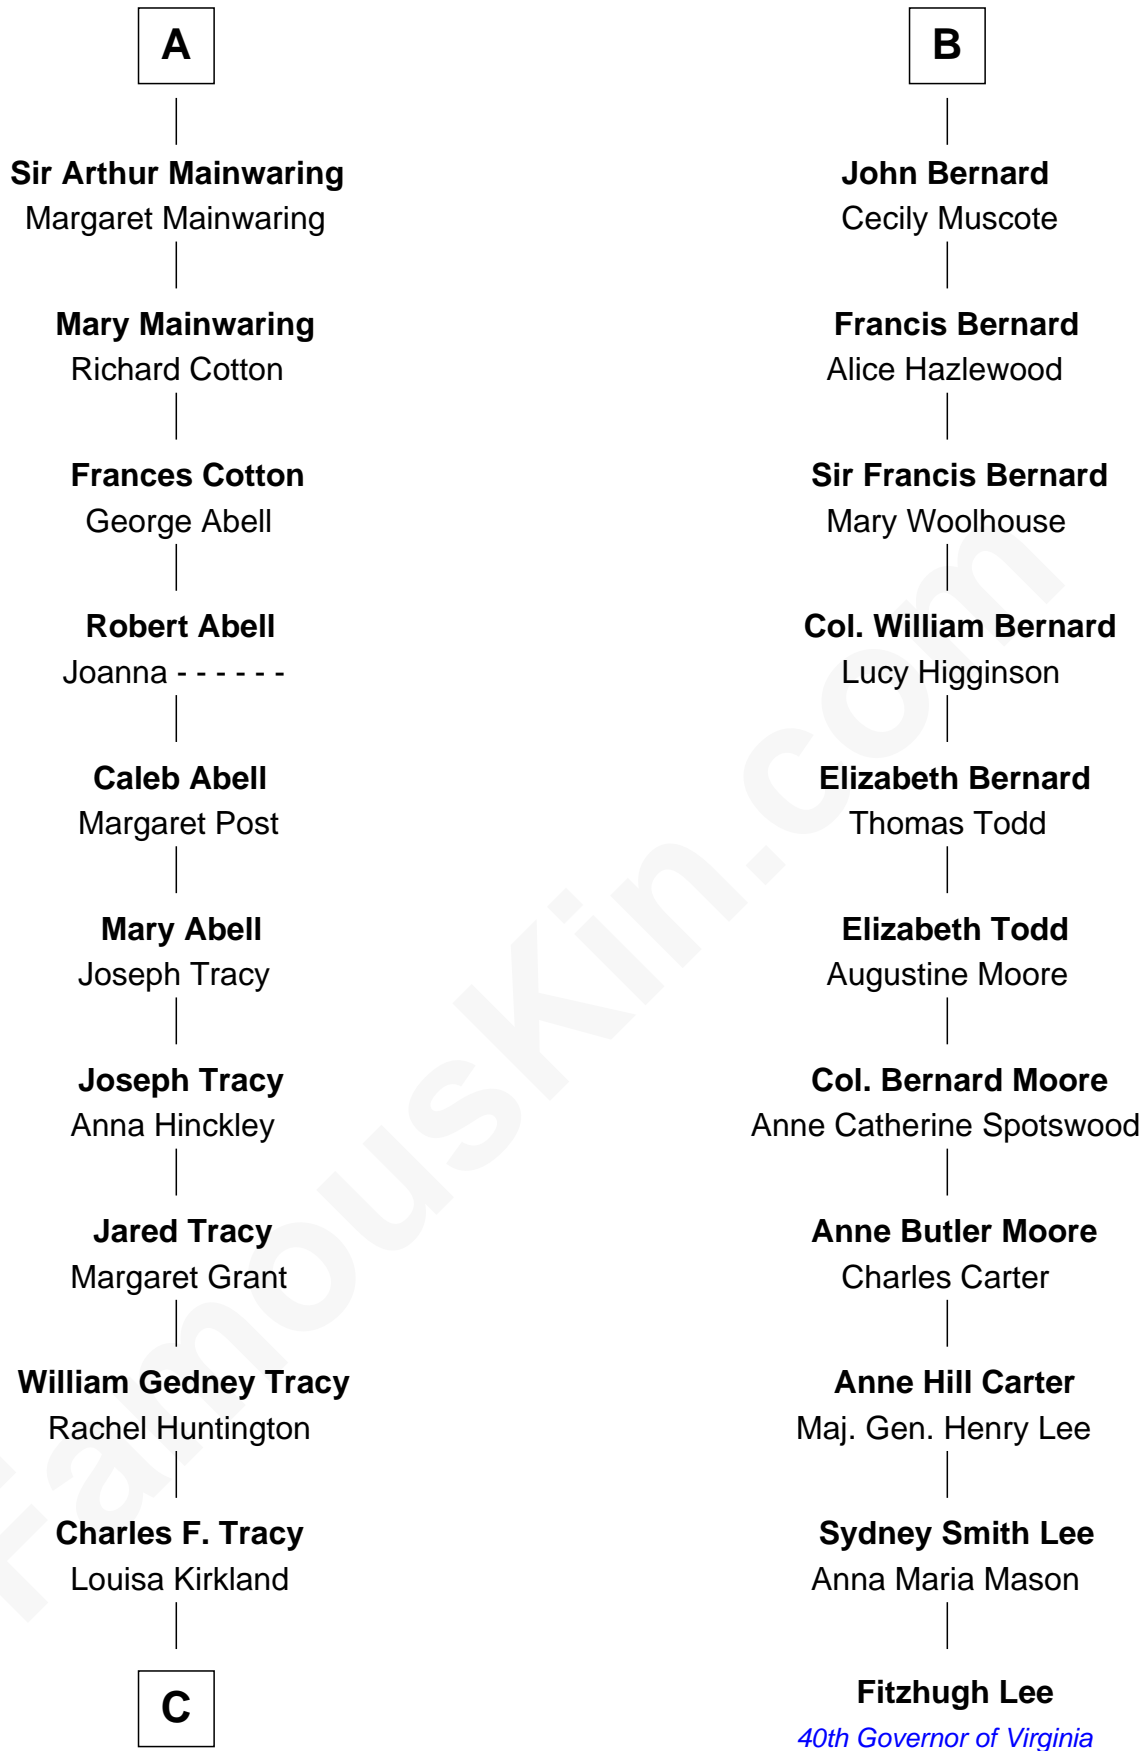

# FamousKin.com Relationship Chart of

**John Adams Morgan**  
1952 Olympic Sailing Gold Medalist

17th cousin 3 times removed of

**Fitzhugh Lee**  
40th Governor of Virginia

**C**

—  
**Frances Louisa Tracy**

John Pierpont Morgan

—  
**John Pierpont Morgan**

Jane Norton Grew

—  
**Henry Sturgis Morgan**

Catherine Frances Lovering Adams

—  
**John Adams Morgan**

*Olympic Gold Medalist*

FamousKin.com