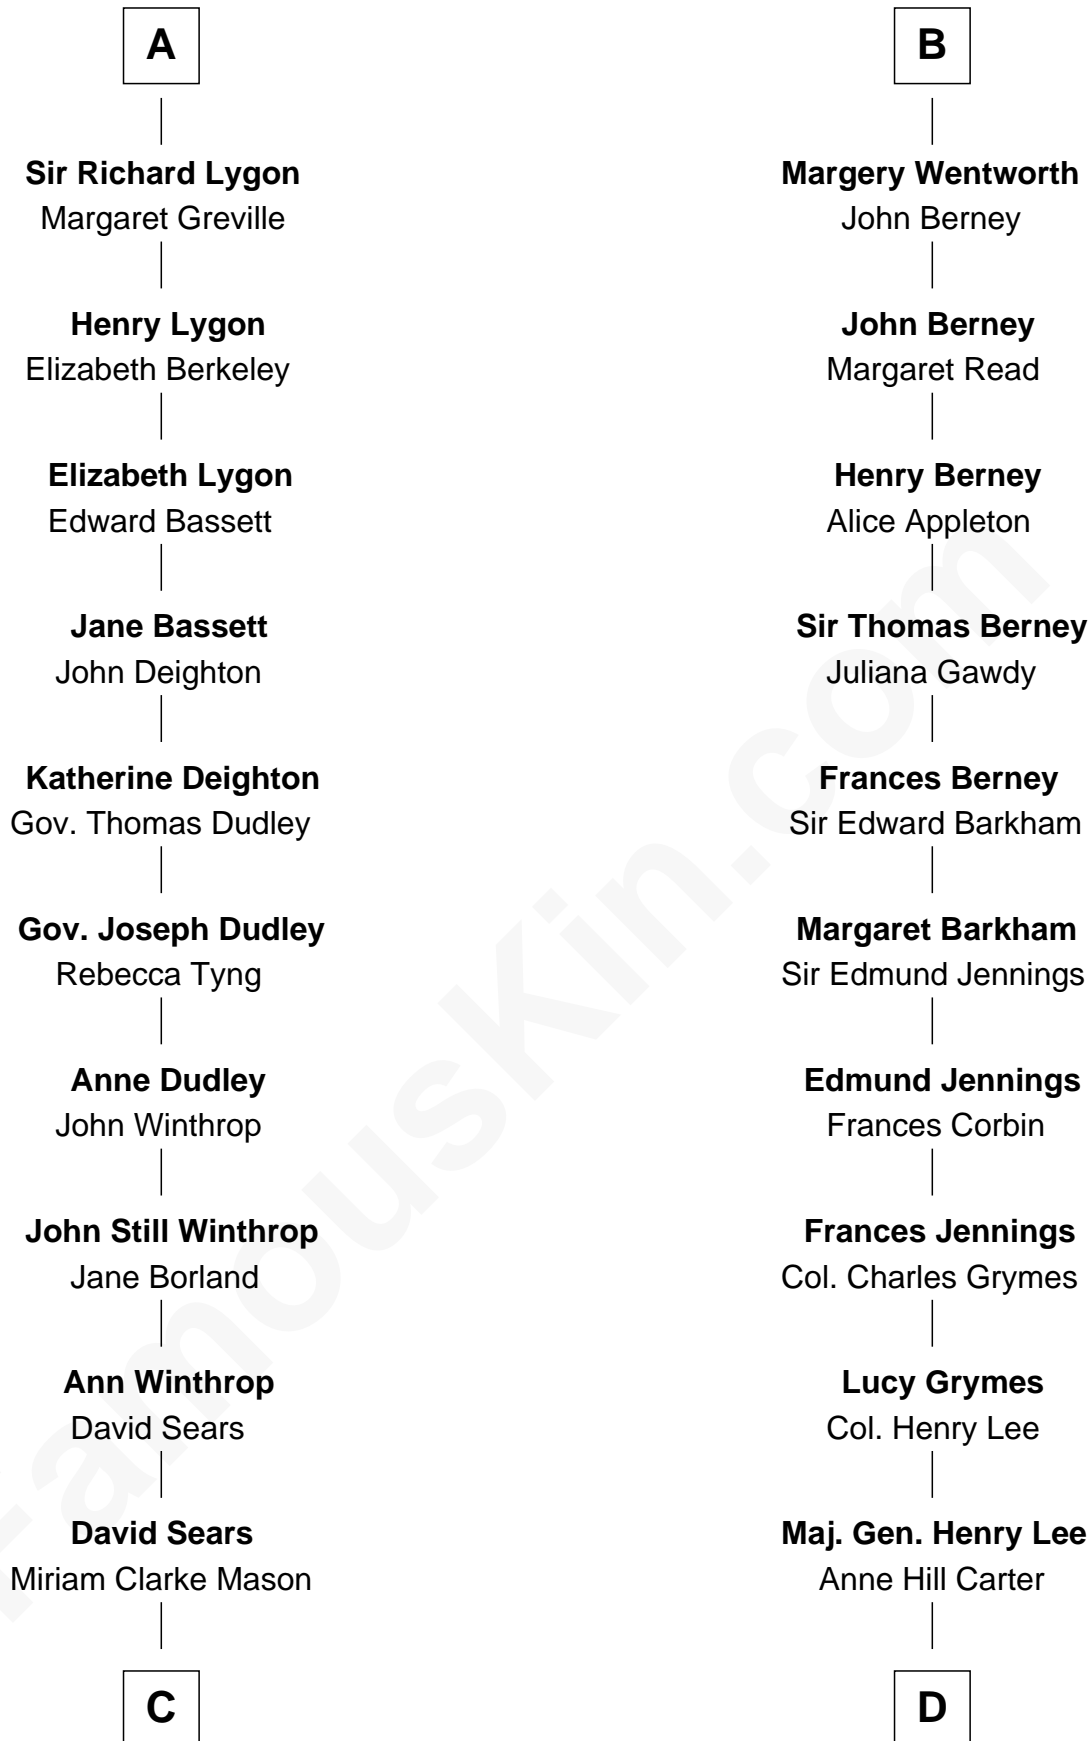

FamousKin.com Relationship Chart of John Adams Morgan

1952 Olympic Sailing Gold Medalist

18th cousin 3 times removed of

Fitzhugh Lee

40th Governor of Virginia

C

Harriet Elizabeth Sears
George Casper Crowninshield

Frances Cadwallader Crowninshield
John Quincy Adams

Charles Francis Adams
Frances Lovering

Catherine Frances Lovering Adams
Henry Sturgis Morgan

John Adams Morgan
Olympic Gold Medalist

D

Sydney Smith Lee
Anna Maria Mason