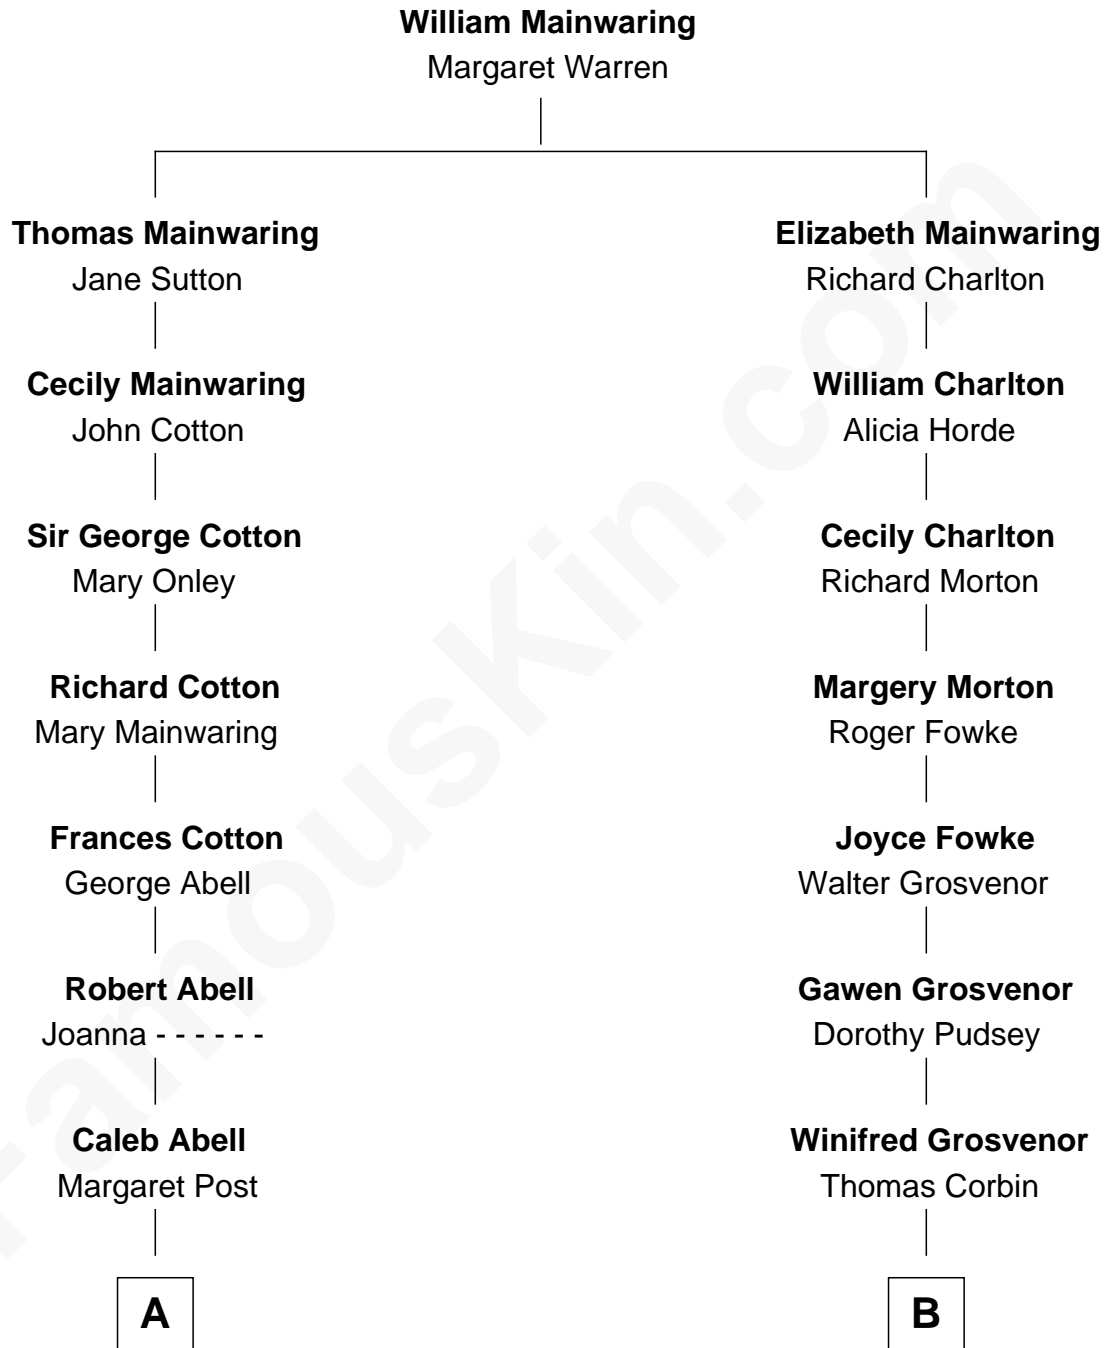

FamousKin.com Relationship Chart of John Adams Morgan

1952 Olympic Sailing Gold Medalist

11th cousin 4 times removed of

Thomas Sim Lee

2nd and 7th Governor of Maryland

A

Mary Abell
Joseph Tracy

Joseph Tracy
Anna Hinckley

Jared Tracy
Margaret Grant

William Gedney Tracy
Rachel Huntington

Charles F. Tracy
Louisa Kirkland

Frances Louisa Tracy
John Pierpont Morgan

John Pierpont Morgan
Jane Norton Grew

Henry Sturgis Morgan
Catherine Frances Lovering Adams