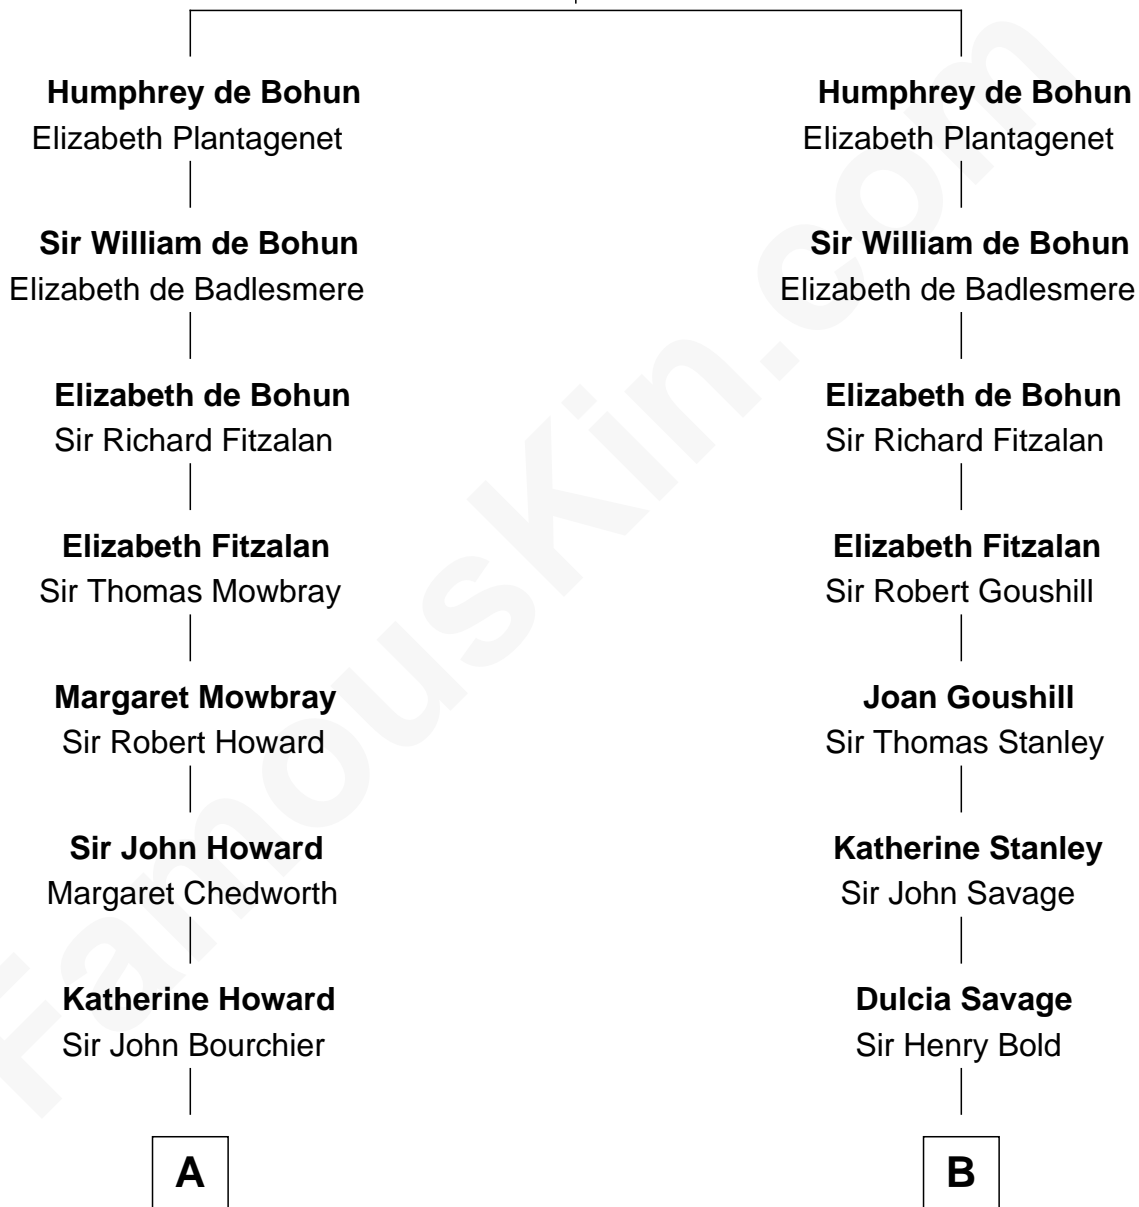

FamousKin.com Relationship Chart of John Adams Morgan

1952 Olympic Sailing Gold Medalist

15th cousin 6 times removed of

Thomas Sim Lee

2nd and 7th Governor of Maryland

Humphrey de Bohun
Maud de Fiennes

C

Abigail Brown Brooks

Charles Francis Adams

John Quincy Adams

Frances Cadwallader Crowninshield

Charles Francis Adams

Frances Lovering

Catherine Frances Lovering Adams

Henry Sturgis Morgan

John Adams Morgan