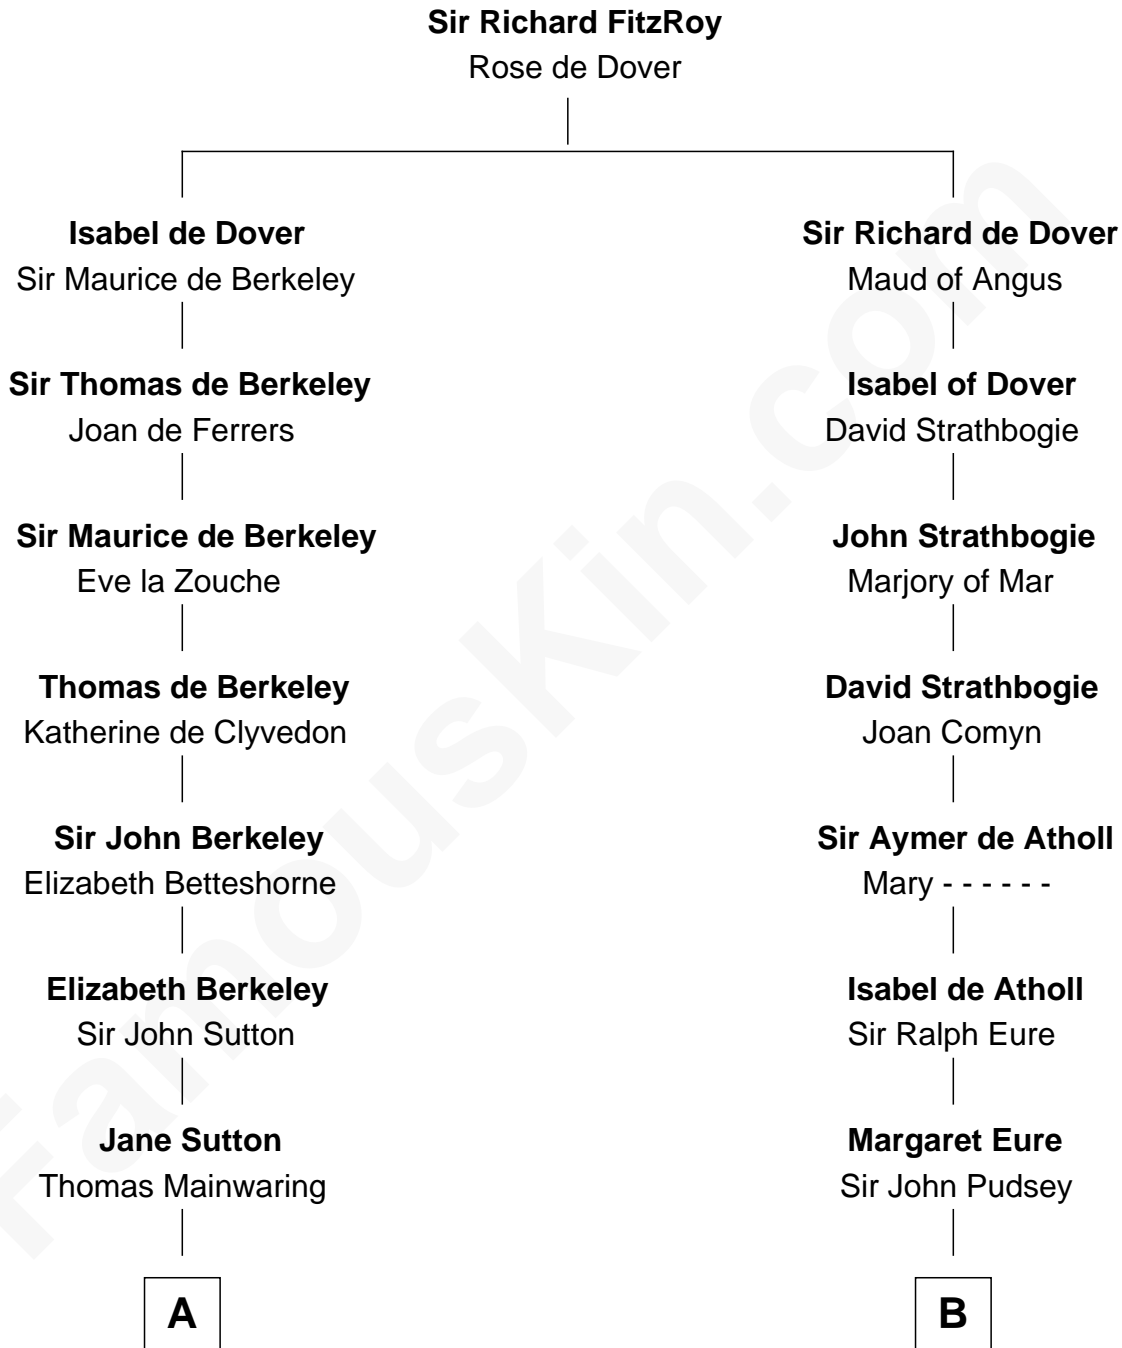

# FamousKin.com Relationship Chart of John Adams Morgan

1952 Olympic Sailing Gold Medalist

20th cousin 1 time removed of

**Thomas Sim Lee**

2nd and 7th Governor of Maryland

**C**

**Charles F. Tracy**

Louisa Kirkland

**Frances Louisa Tracy**

John Pierpont Morgan

**John Pierpont Morgan**

Jane Norton Grew

**Henry Sturgis Morgan**

Catherine Frances Lovering Adams

**John Adams Morgan**

*Olympic Gold Medalist*