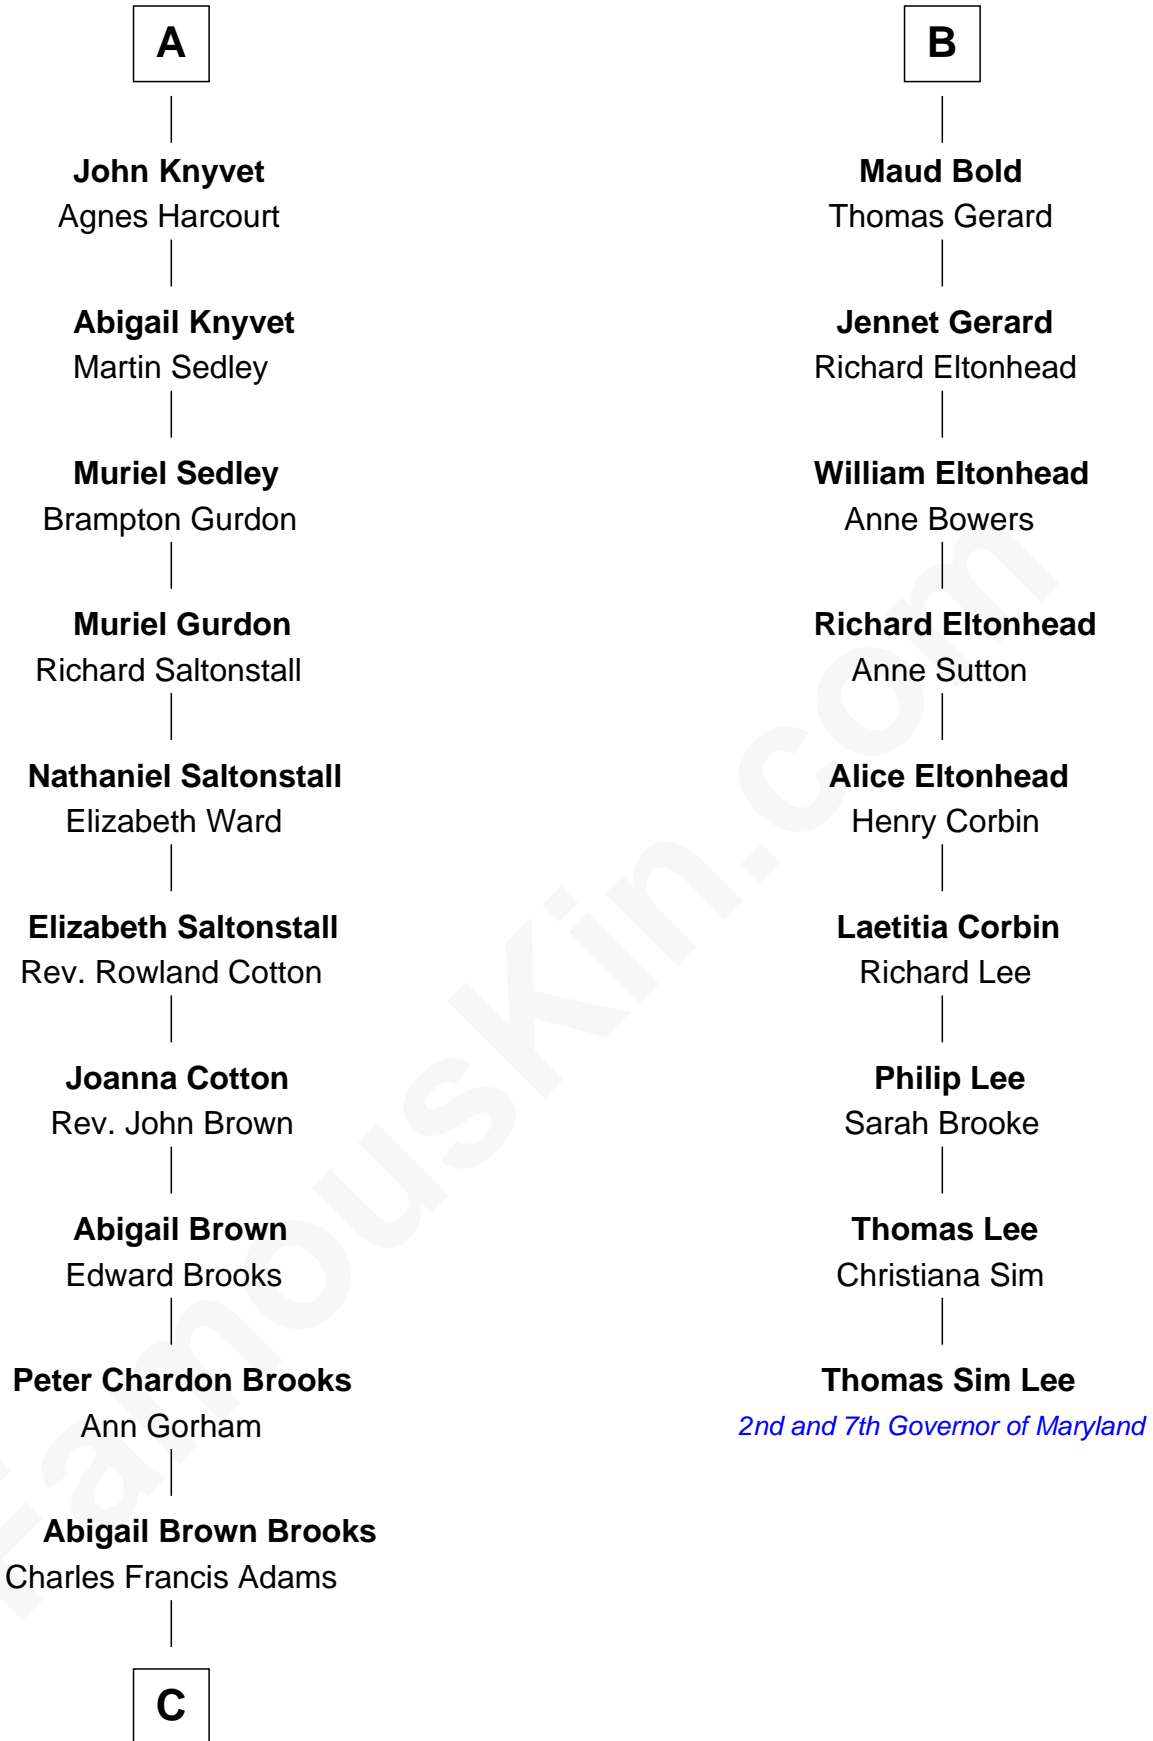

FamousKin.com Relationship Chart of

John Adams Morgan

1952 Olympic Sailing Gold Medalist

15th cousin 5 times removed of

Thomas Sim Lee

2nd and 7th Governor of Maryland

C

—
John Quincy Adams

Frances Cadwallader Crowninshield

—
Charles Francis Adams

Frances Lovering

—
Catherine Frances Lovering Adams

Henry Sturgis Morgan

—
John Adams Morgan

Olympic Gold Medalist

FamousKin.com