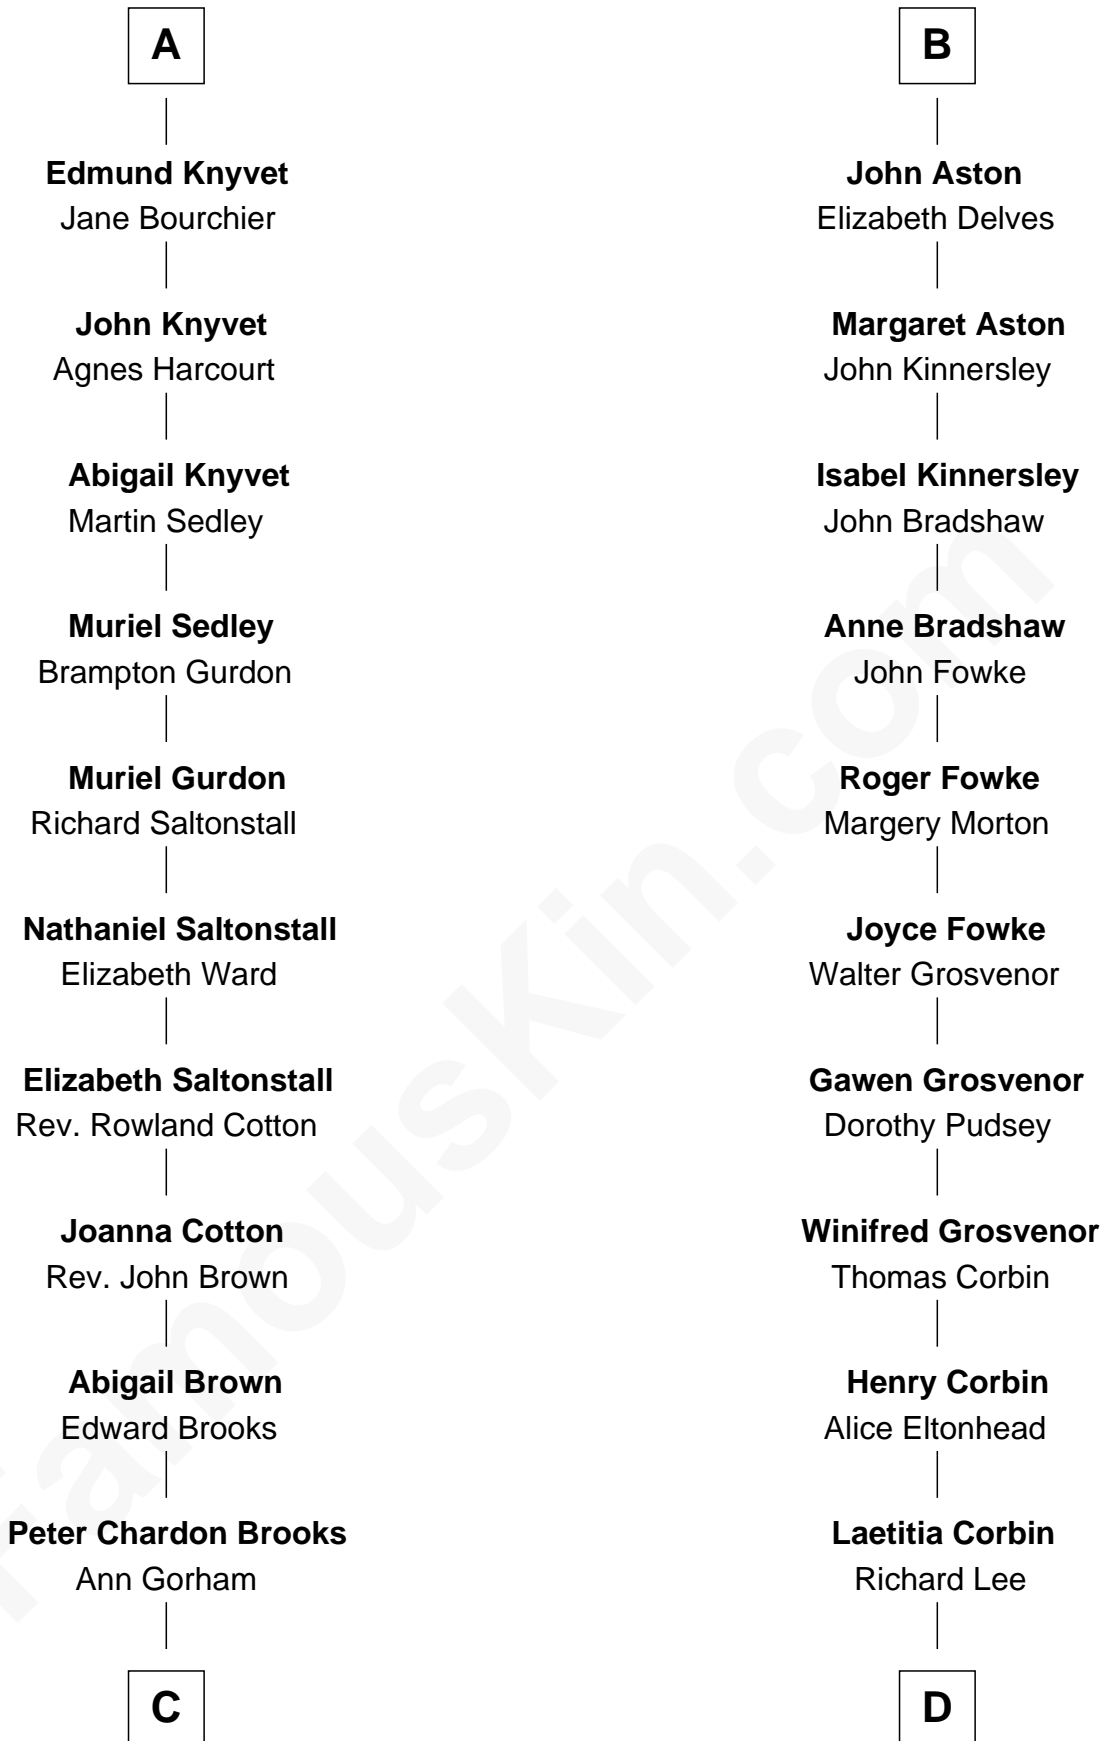

# FamousKin.com Relationship Chart of John Adams Morgan

1952 Olympic Sailing Gold Medalist

19th cousin 2 times removed of

**Thomas Sim Lee**

2nd and 7th Governor of Maryland

**Sir Robert de Ros**

Isabel de Aubeney

**C**

**Abigail Brown Brooks**

Charles Francis Adams

**John Quincy Adams**

Frances Cadwallader Crowninshield

**Charles Francis Adams**

Frances Lovering

**Catherine Frances Lovering Adams**