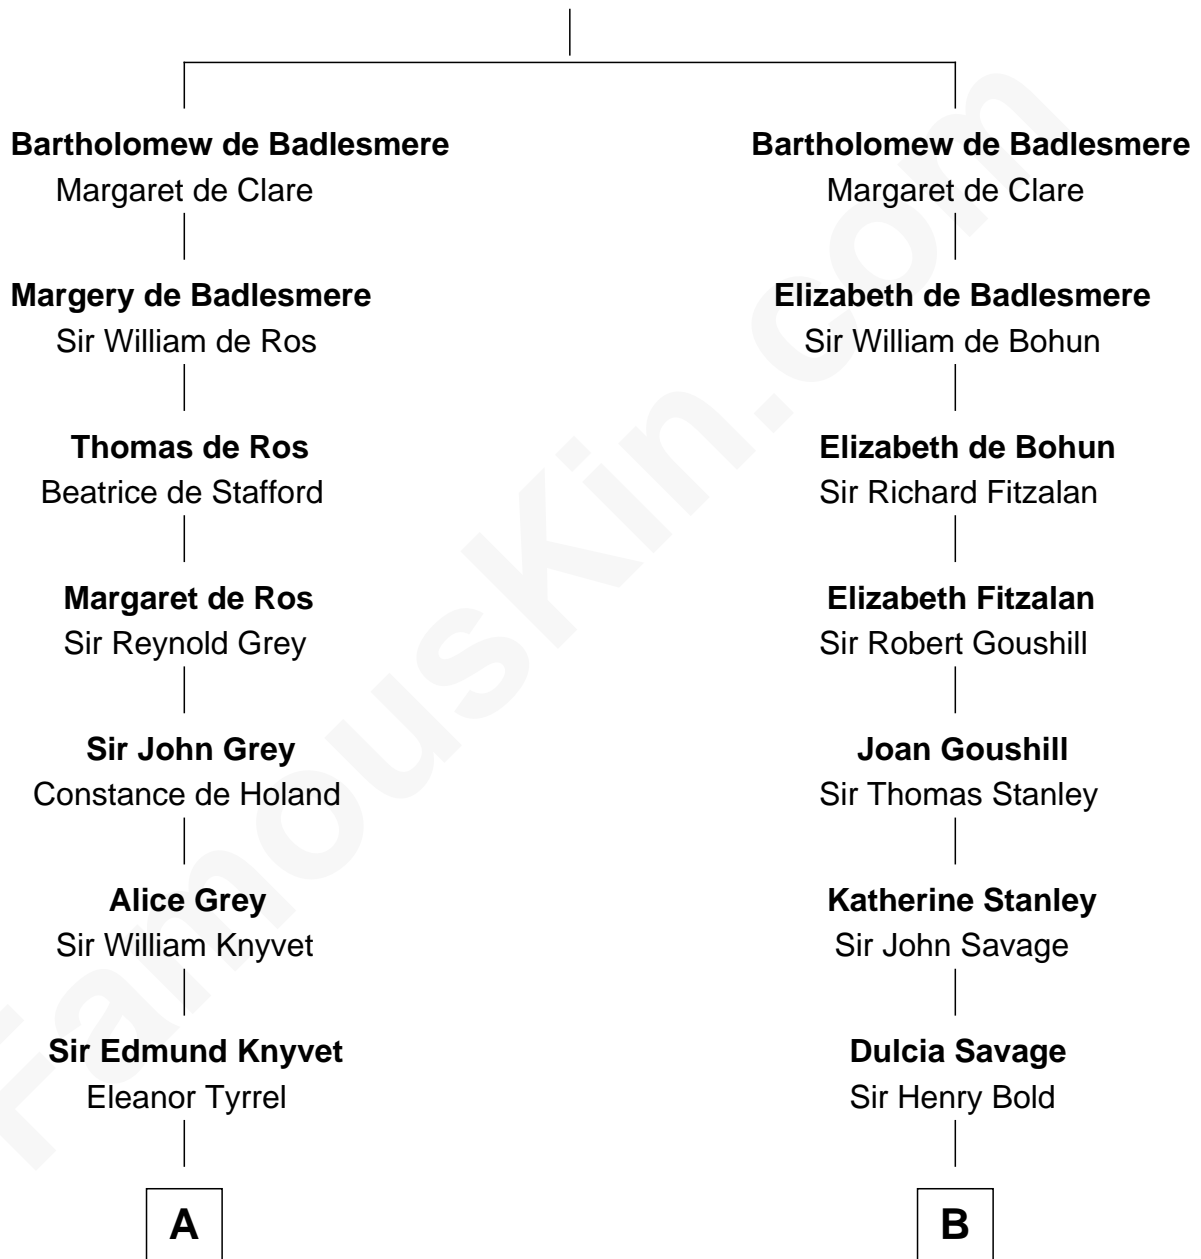

# FamousKin.com Relationship Chart of John Adams Morgan

1952 Olympic Sailing Gold Medalist

15th cousin 6 times removed of

**Thomas Sim Lee**

2nd and 7th Governor of Maryland

**Gunselm de Badlesmere**

**C**

**Abigail Brown Brooks**

Charles Francis Adams

**John Quincy Adams**

Frances Cadwallader Crowninshield

**Charles Francis Adams**

Frances Lovering

**Catherine Frances Lovering Adams**

Henry Sturgis Morgan

**John Adams Morgan**

*Olympic Gold Medalist*

FamousKin.com