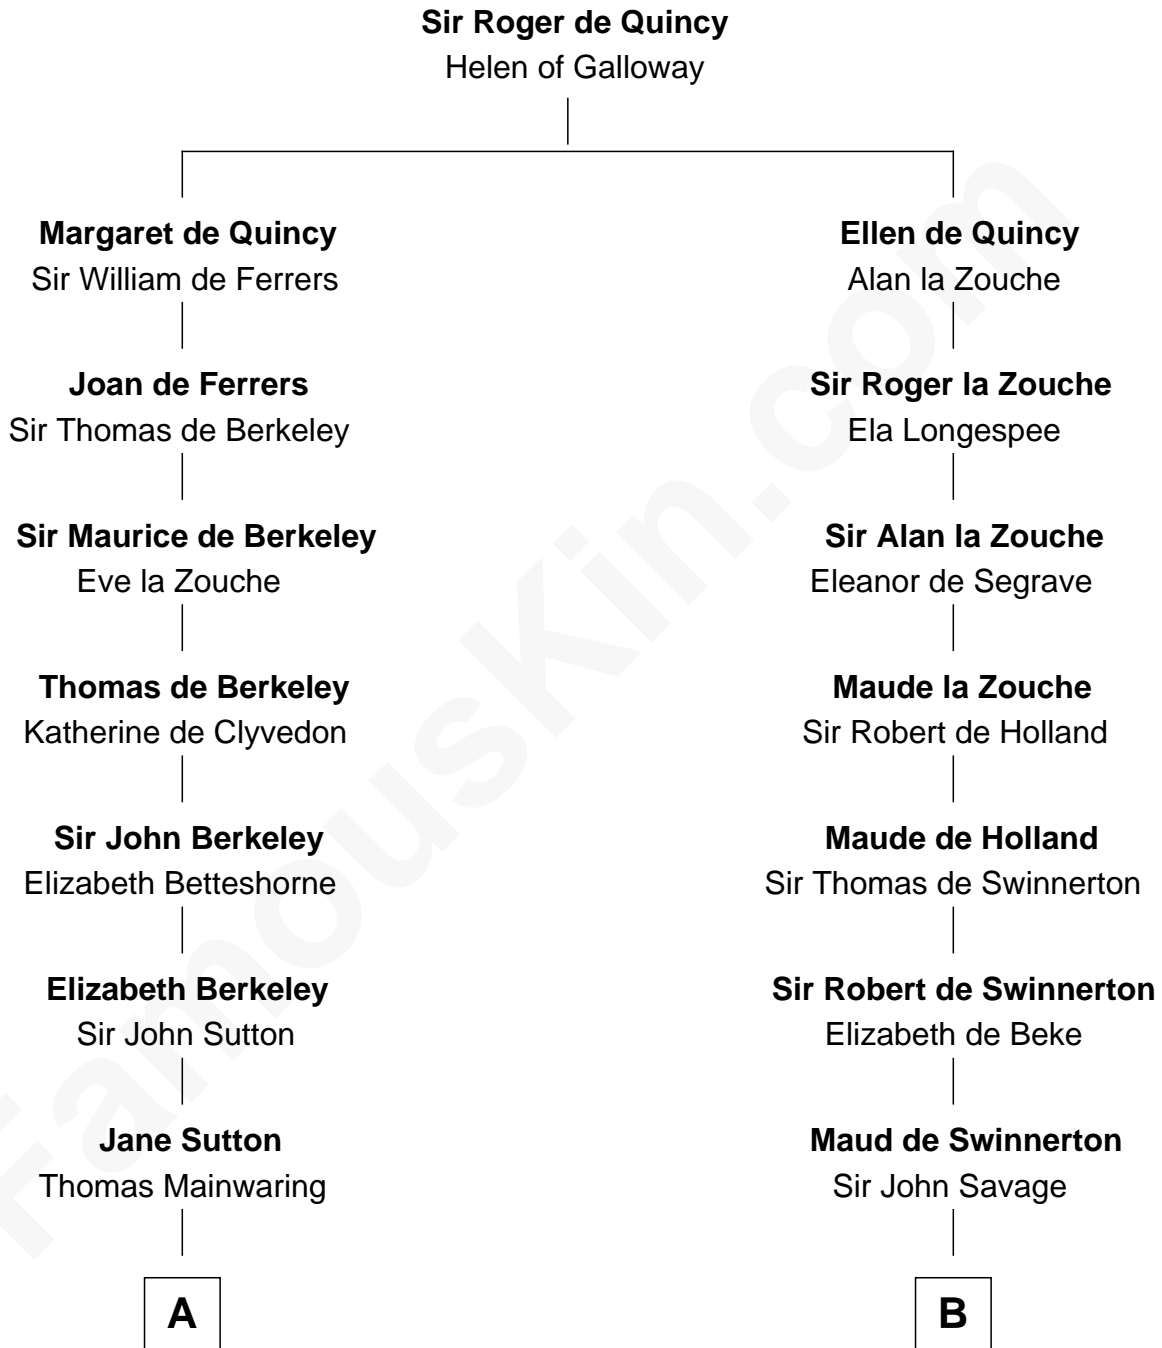

FamousKin.com Relationship Chart of John Adams Morgan

1952 Olympic Sailing Gold Medalist

18th cousin 3 times removed of

Thomas Sim Lee

2nd and 7th Governor of Maryland

C

Charles F. Tracy
Louisa Kirkland

Frances Louisa Tracy
John Pierpont Morgan