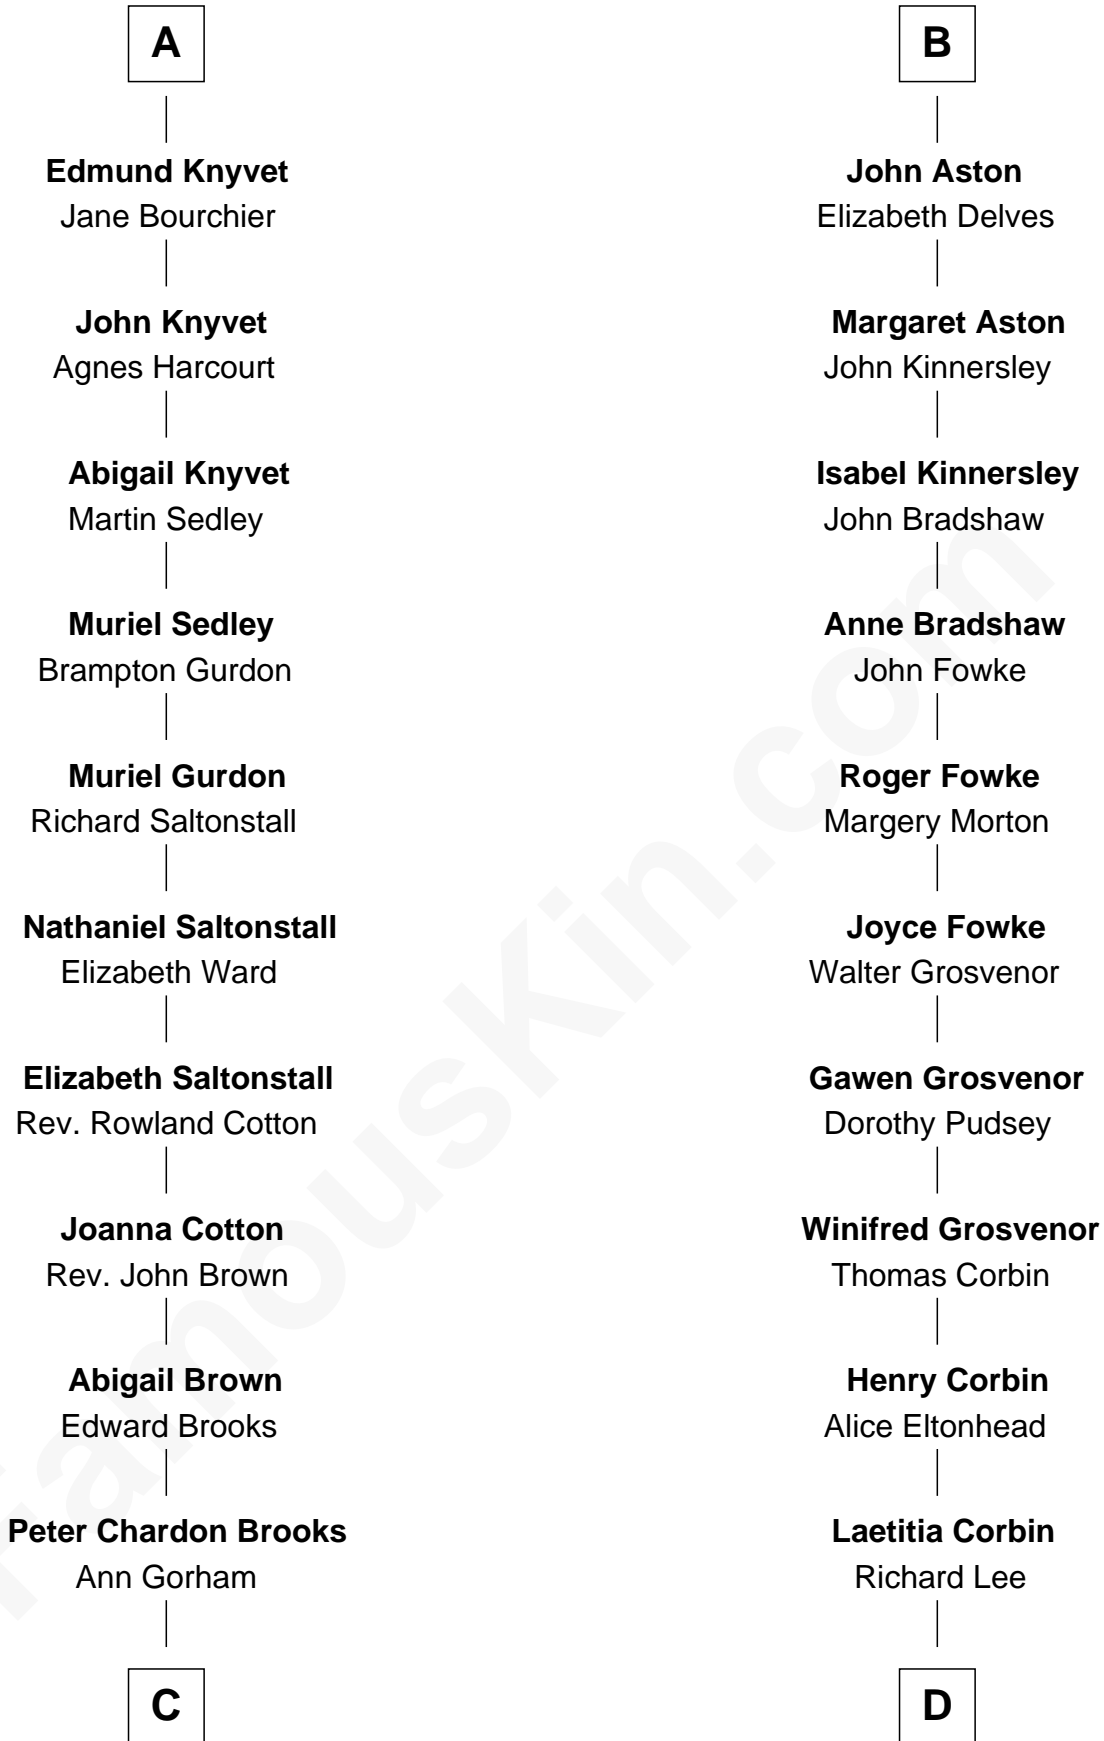

FamousKin.com Relationship Chart of John Adams Morgan

1952 Olympic Sailing Gold Medalist

19th cousin 2 times removed of

Thomas Sim Lee

2nd and 7th Governor of Maryland

John de Vaux

C

Abigail Brown Brooks

Charles Francis Adams

John Quincy Adams

Frances Cadwallader Crowninshield

Charles Francis Adams

Frances Lovering

Catherine Frances Lovering Adams

Henry Sturgis Morgan

John Adams Morgan